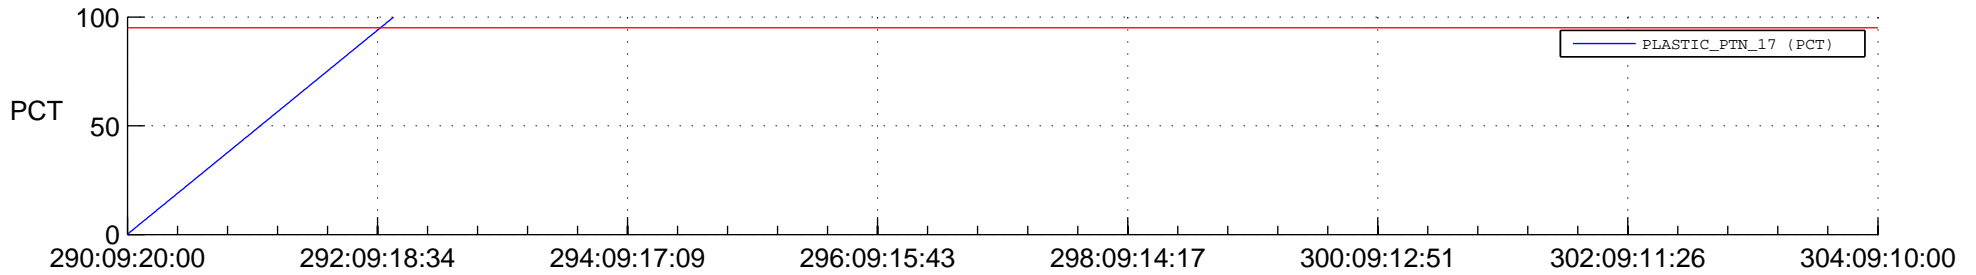

STEREO BEHIND SSR PCT Full Prediction

SWAVES_Percent_Full_Prediction

IMPACT_Percent_Full_Prediction

PLASTIC_Percent_Full_Prediction

Spacecraft_DownLink_Rate

Ground Time (2018:290:09:20:00.000 -2018:304:09:10:00.000)