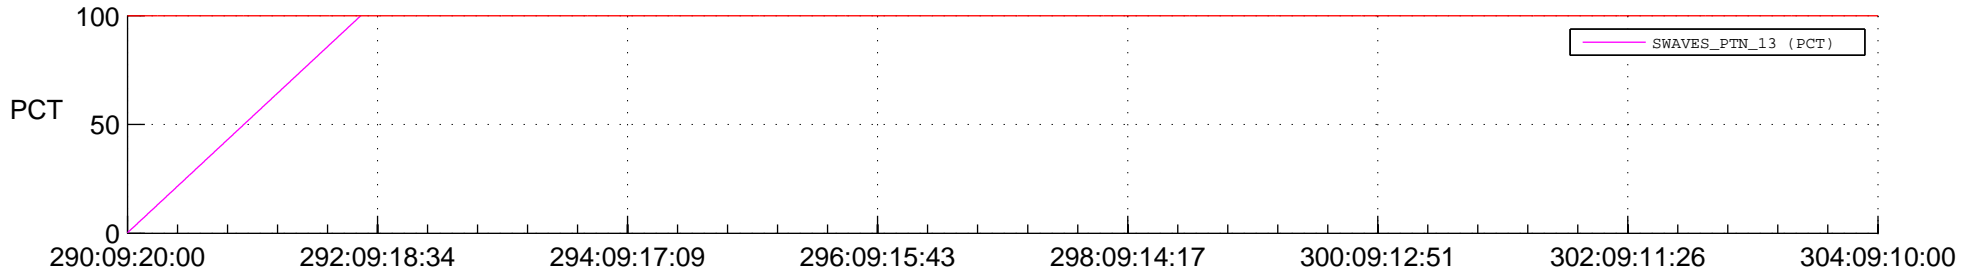

STEREO BEHIND SSR PCT Full Prediction

SWAVES_Percent_Full_Prediction

IMPACT_Percent_Full_Prediction

PLASTIC_Percent_Full_Prediction

Spacecraft_DownLink_Rate

Ground Time (2018:290:09:20:00.000 -2018:304:09:10:00.000)