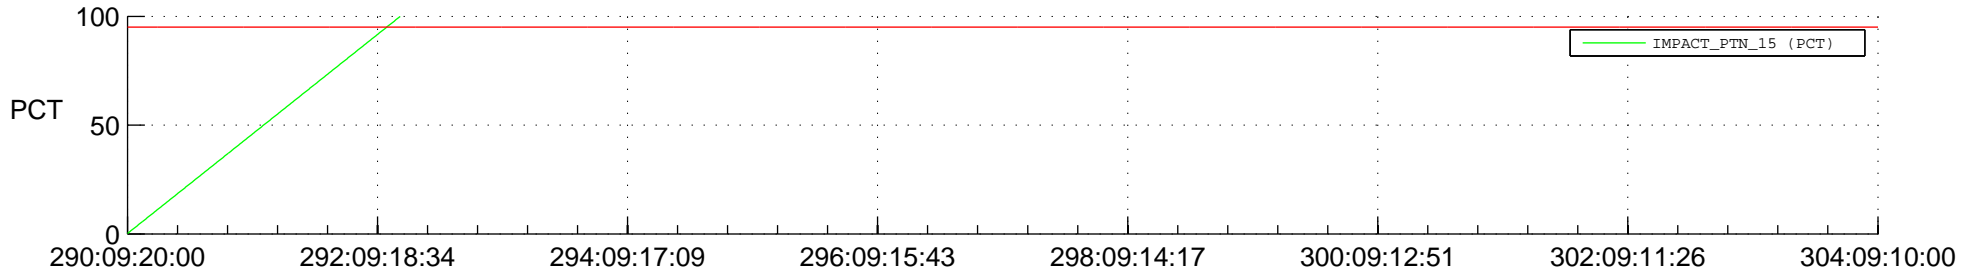

STEREO BEHIND SSR PCT Full Prediction

SWAVES_Percent_Full_Prediction

IMPACT_Percent_Full_Prediction

PLASTIC_Percent_Full_Prediction

Spacecraft_DownLink_Rate

Ground Time (2018:290:09:20:00.000 -2018:304:09:10:00.000)