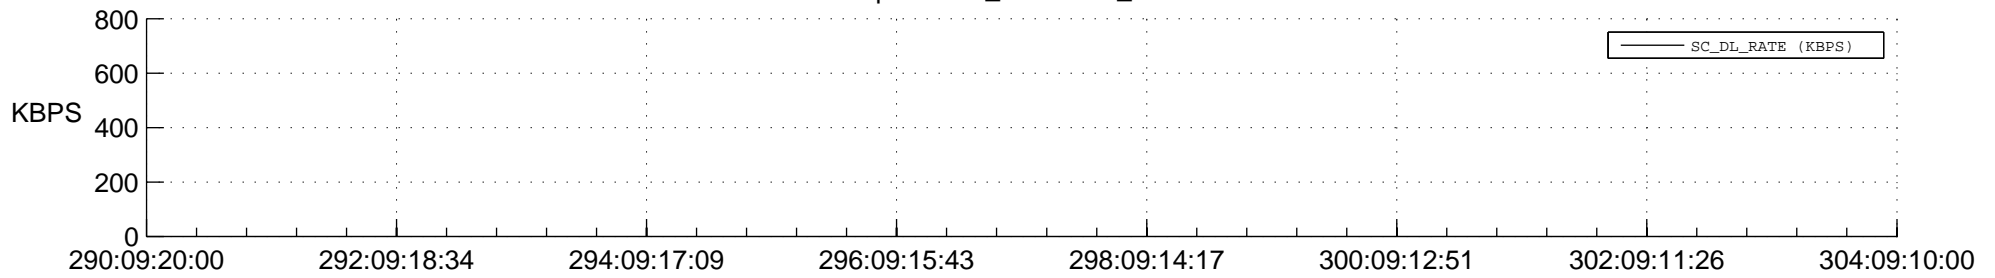

STEREO BEHIND SSR PCT Full Prediction

SWAVES_Percent_Full_Prediction

IMPACT_Percent_Full_Prediction

PLASTIC_Percent_Full_Prediction

Spacecraft_DownLink_Rate

Ground Time (2018:290:09:20:00.000 -2018:304:09:10:00.000)