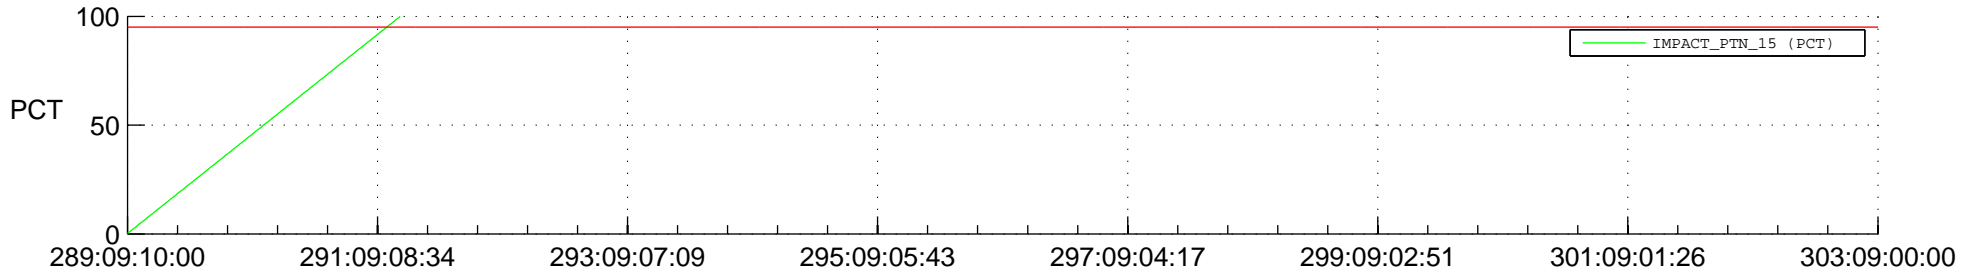

IMPACT_Percent_Full_Prediction