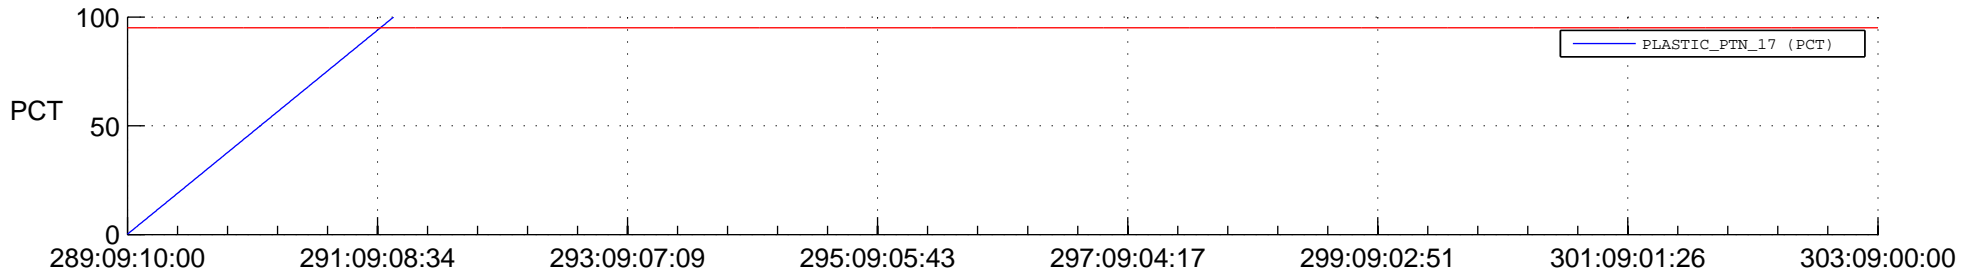

# STEREO BEHIND SSR PCT Full Prediction

## SWAVES\_Percent\_Full\_Prediction

## Spacecraft\_DownLink\_Rate

Ground Time (2018:289:09:10:00.000 -2018:303:09:00:00.000)