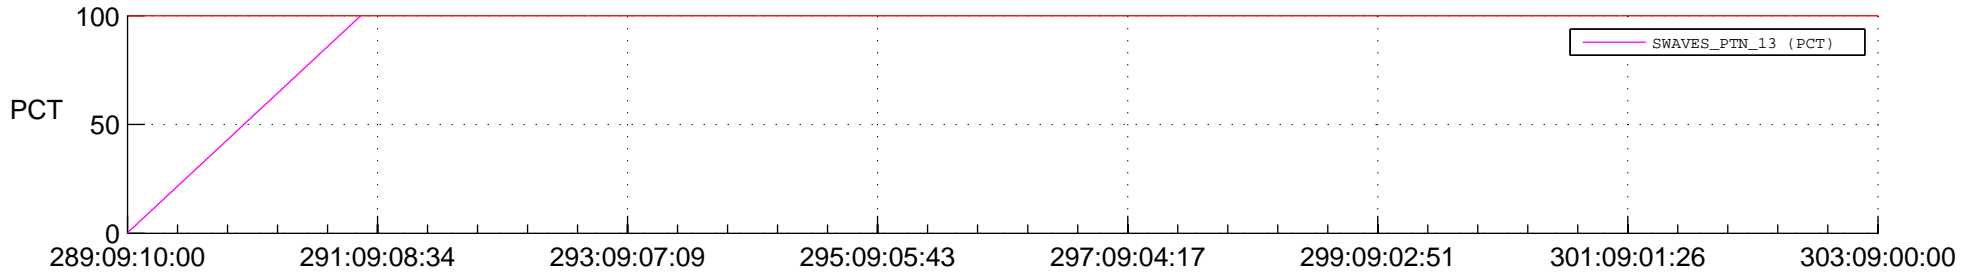

STEREO BEHIND SSR PCT Full Prediction

SWAVES_Percent_Full_Prediction