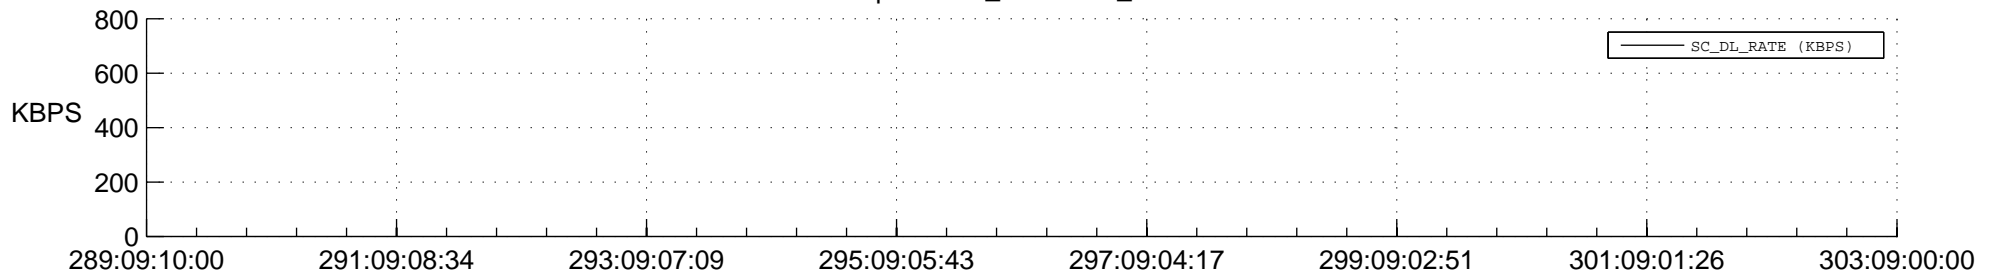

## Spacecraft\_DownLink\_Rate

Ground Time (2018:289:09:10:00.000 -2018:303:09:00:00.000)