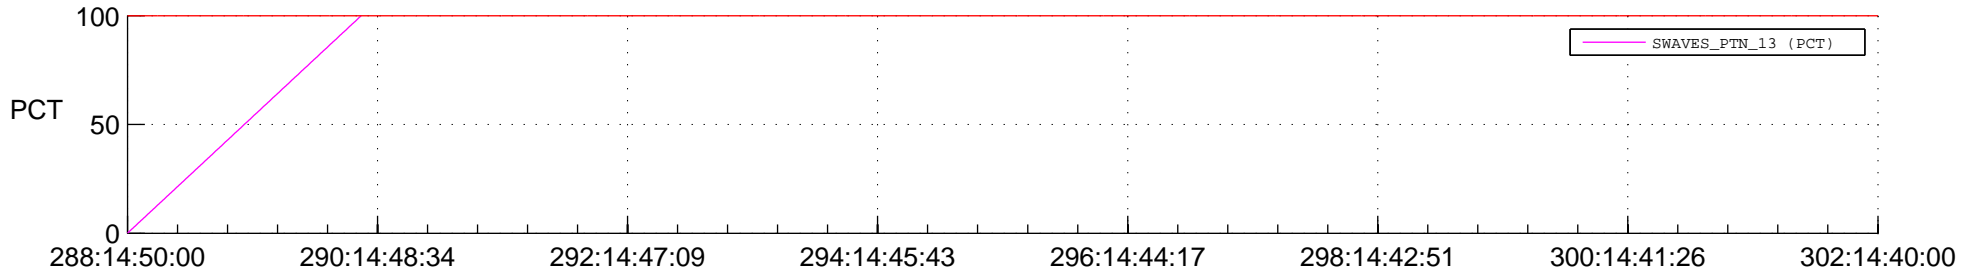

STEREO BEHIND SSR PCT Full Prediction

SWAVES_Percent_Full_Prediction