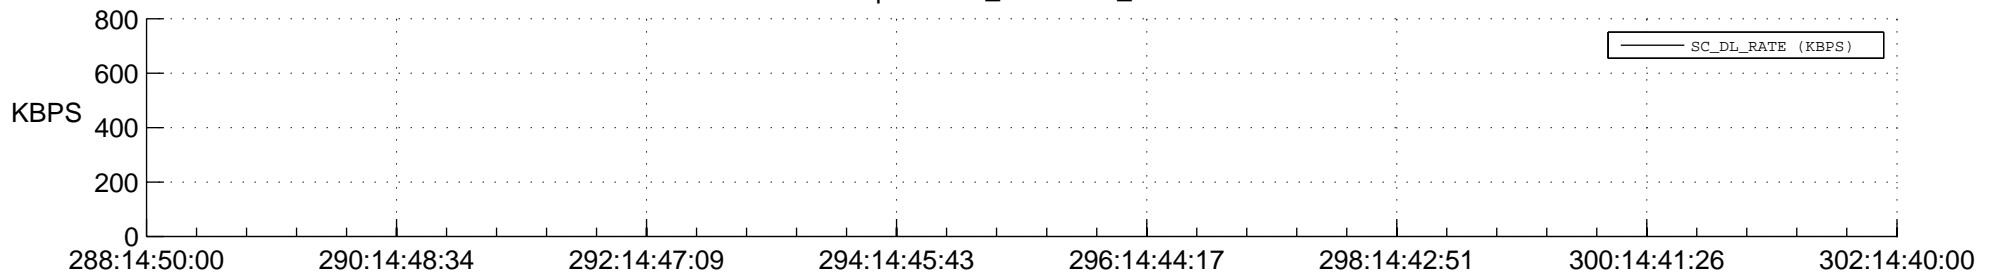

## Spacecraft\_DownLink\_Rate

Ground Time (2018:288:14:50:00.000 -2018:302:14:40:00.000)