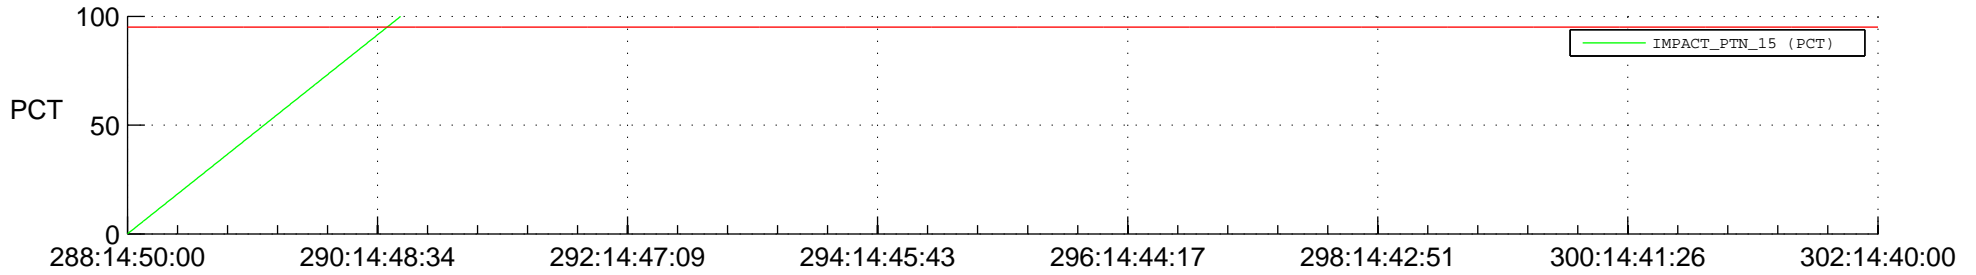

IMPACT_Percent_Full_Prediction