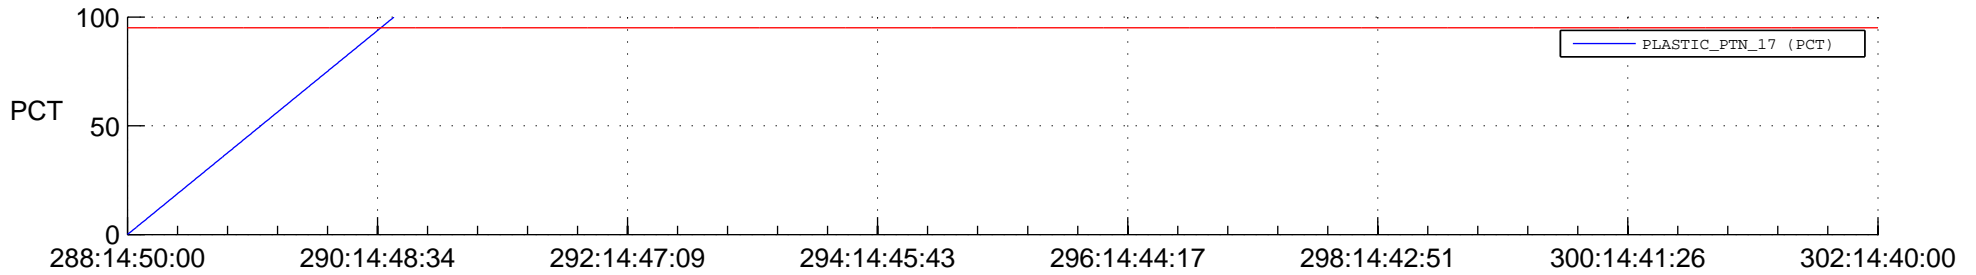

## Spacecraft\_DownLink\_Rate

Ground Time (2018:288:14:50:00.000 -2018:302:14:40:00.000)