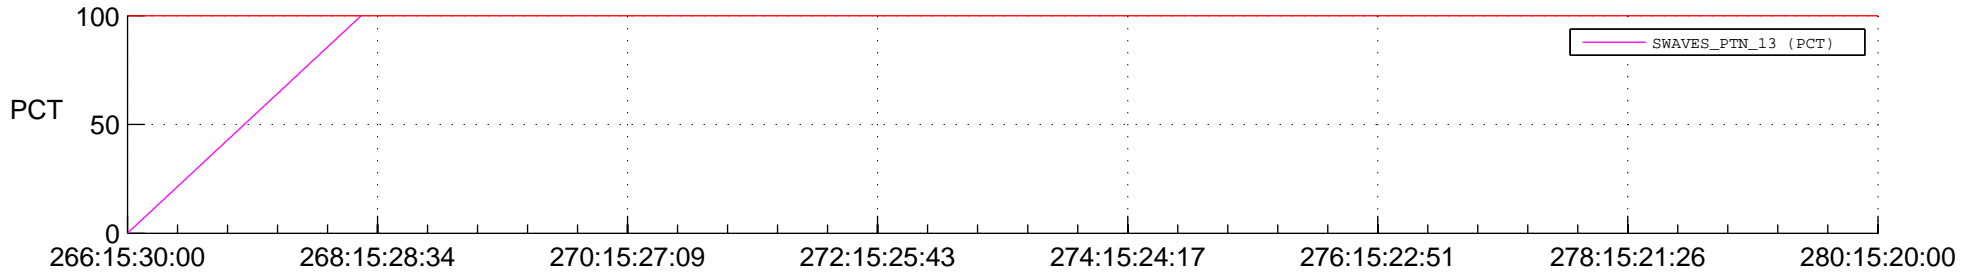

STEREO BEHIND SSR PCT Full Prediction

SWAVES_Percent_Full_Prediction

IMPACT_Percent_Full_Prediction

PLASTIC_Percent_Full_Prediction

Spacecraft_DownLink_Rate

Ground Time (2018:266:15:30:00.000 -2018:280:15:20:00.000)