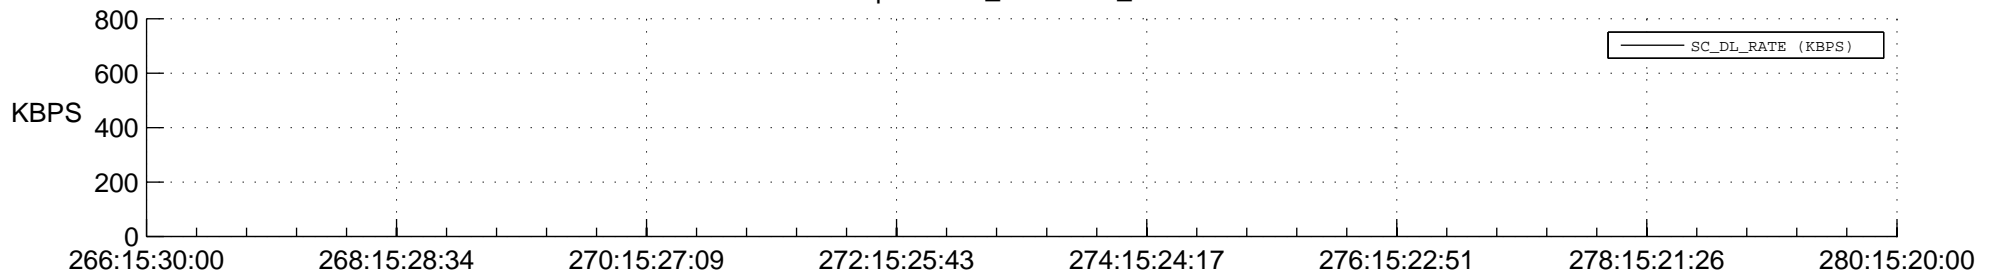

STEREO BEHIND SSR PCT Full Prediction

SWAVES_Percent_Full_Prediction

IMPACT_Percent_Full_Prediction

PLASTIC_Percent_Full_Prediction

Spacecraft_DownLink_Rate

Ground Time (2018:266:15:30:00.000 -2018:280:15:20:00.000)