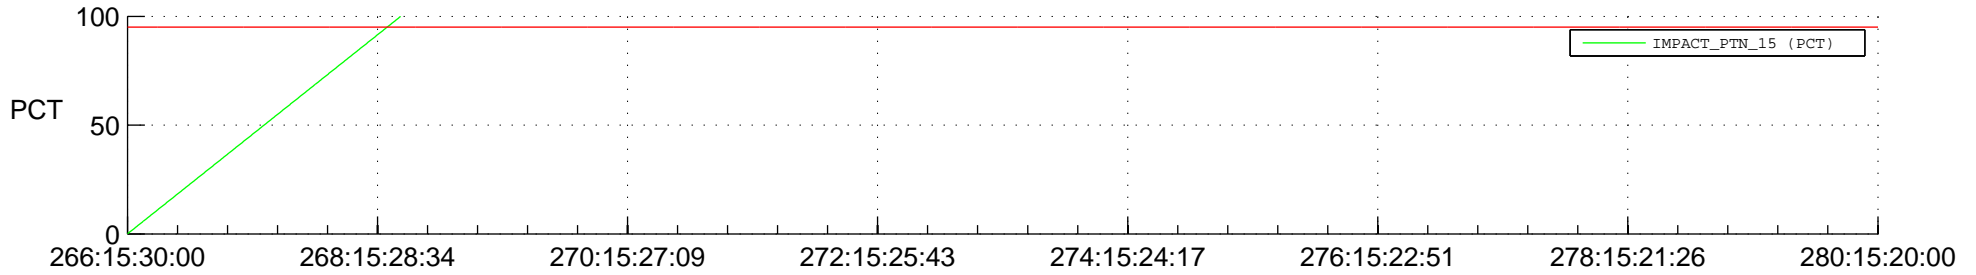

STEREO BEHIND SSR PCT Full Prediction

SWAVES_Percent_Full_Prediction

IMPACT_Percent_Full_Prediction

PLASTIC_Percent_Full_Prediction

Spacecraft_DownLink_Rate

Ground Time (2018:266:15:30:00.000 -2018:280:15:20:00.000)