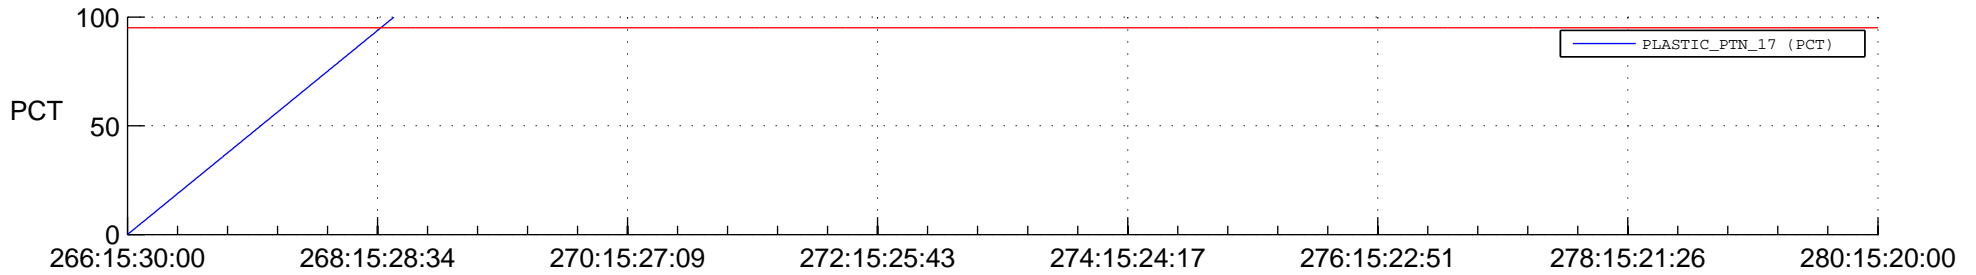

STEREO BEHIND SSR PCT Full Prediction

SWAVES_Percent_Full_Prediction

IMPACT_Percent_Full_Prediction

PLASTIC_Percent_Full_Prediction

Spacecraft_DownLink_Rate

Ground Time (2018:266:15:30:00.000 -2018:280:15:20:00.000)