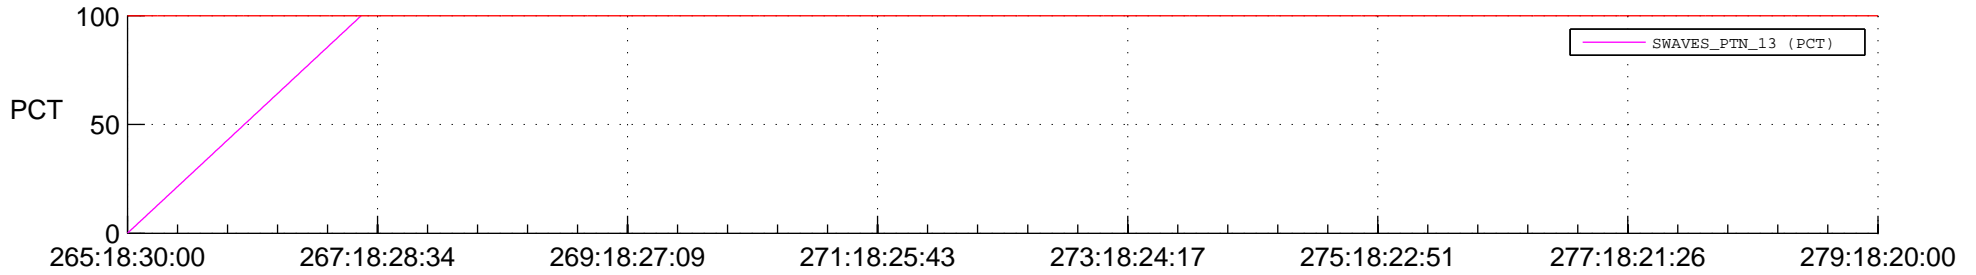

STEREO BEHIND SSR PCT Full Prediction

SWAVES_Percent_Full_Prediction

IMPACT_Percent_Full_Prediction

PLASTIC_Percent_Full_Prediction

Spacecraft_DownLink_Rate

Ground Time (2018:265:18:30:00.000 -2018:279:18:20:00.000)