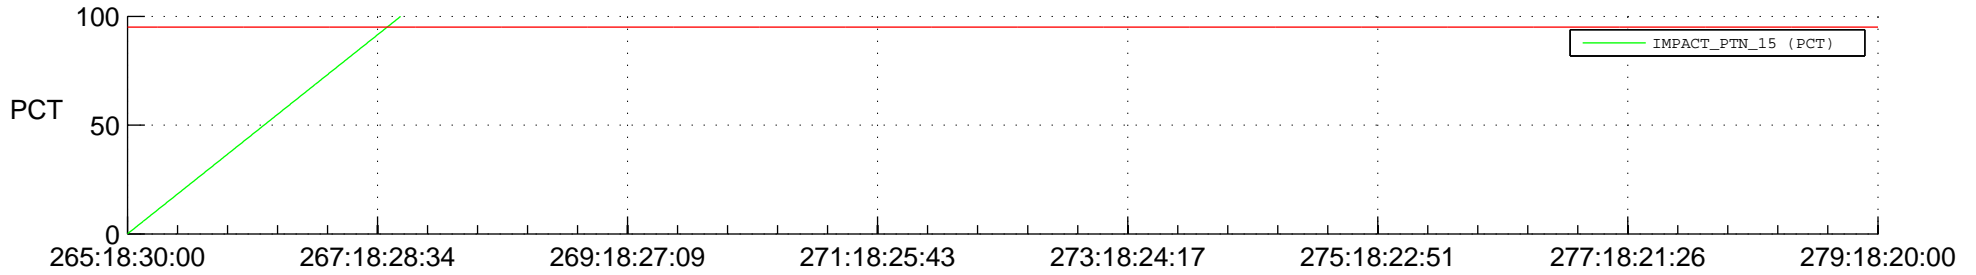

STEREO BEHIND SSR PCT Full Prediction

SWAVES_Percent_Full_Prediction

IMPACT_Percent_Full_Prediction

PLASTIC_Percent_Full_Prediction

Spacecraft_DownLink_Rate

Ground Time (2018:265:18:30:00.000 -2018:279:18:20:00.000)