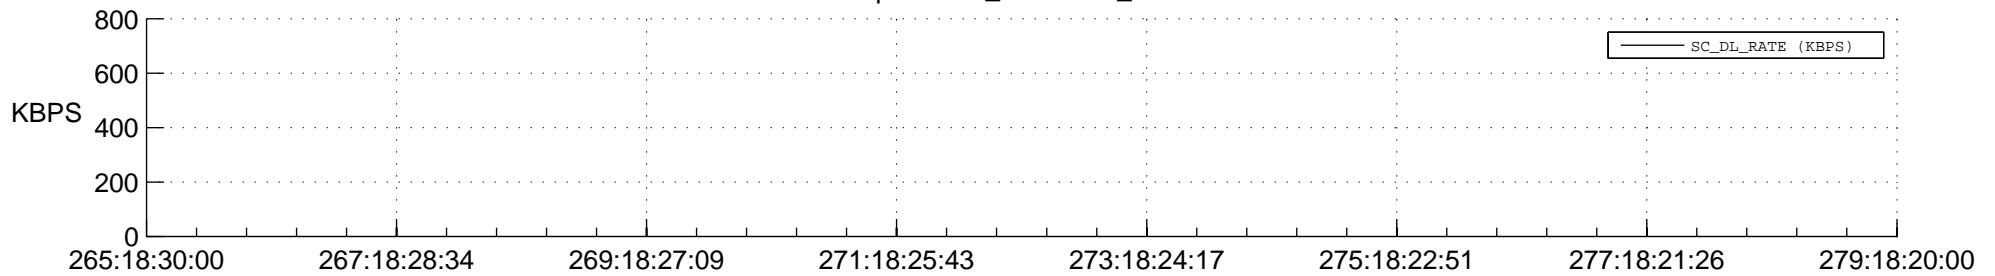

STEREO BEHIND SSR PCT Full Prediction

SWAVES_Percent_Full_Prediction

IMPACT_Percent_Full_Prediction

PLASTIC_Percent_Full_Prediction

Spacecraft_DownLink_Rate

Ground Time (2018:265:18:30:00.000 -2018:279:18:20:00.000)