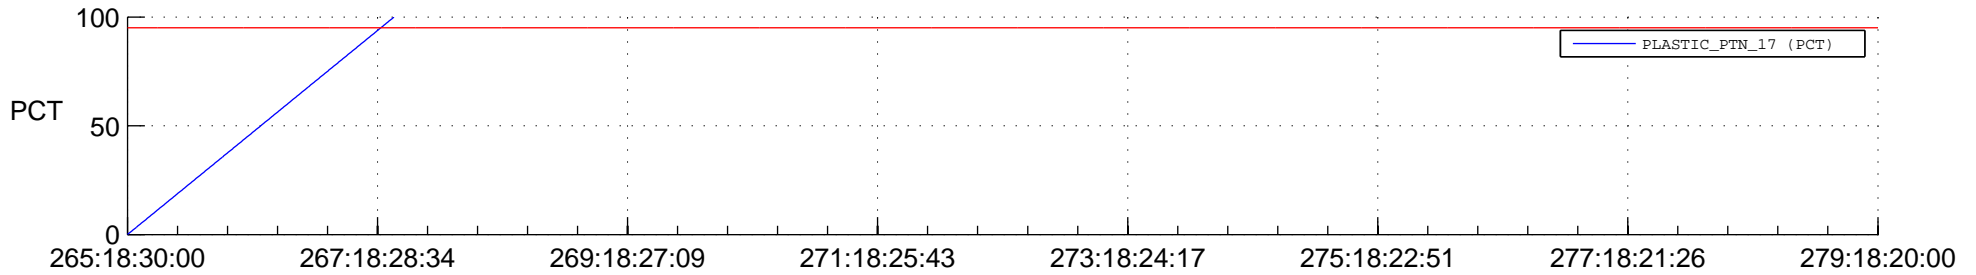

STEREO BEHIND SSR PCT Full Prediction

SWAVES_Percent_Full_Prediction

IMPACT_Percent_Full_Prediction

PLASTIC_Percent_Full_Prediction

Spacecraft_DownLink_Rate

Ground Time (2018:265:18:30:00.000 -2018:279:18:20:00.000)