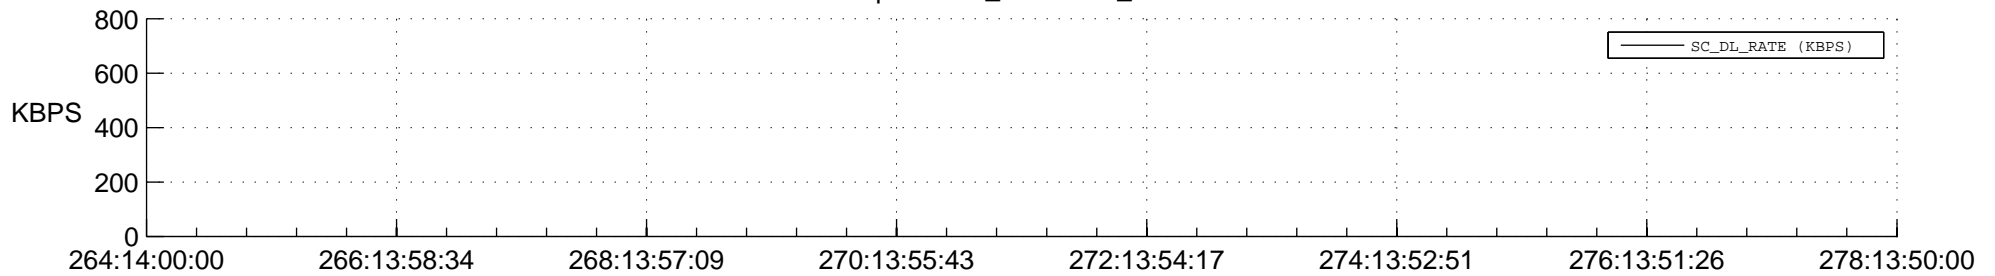

STEREO BEHIND SSR PCT Full Prediction

SWAVES_Percent_Full_Prediction

IMPACT_Percent_Full_Prediction

PLASTIC_Percent_Full_Prediction

Spacecraft_DownLink_Rate

Ground Time (2018:264:14:00:00.000 -2018:278:13:50:00.000)