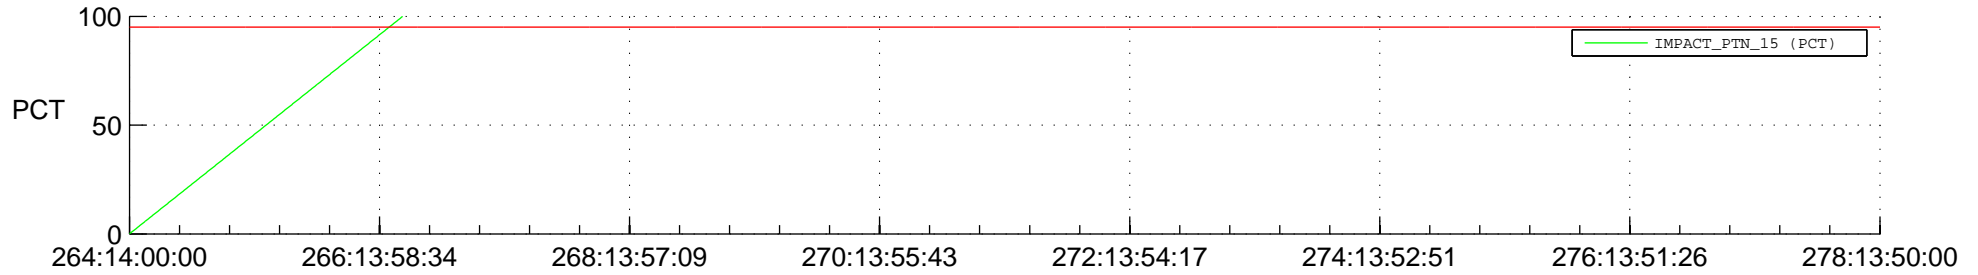

STEREO BEHIND SSR PCT Full Prediction

SWAVES_Percent_Full_Prediction

IMPACT_Percent_Full_Prediction

PLASTIC_Percent_Full_Prediction

Spacecraft_DownLink_Rate

Ground Time (2018:264:14:00:00.000 -2018:278:13:50:00.000)