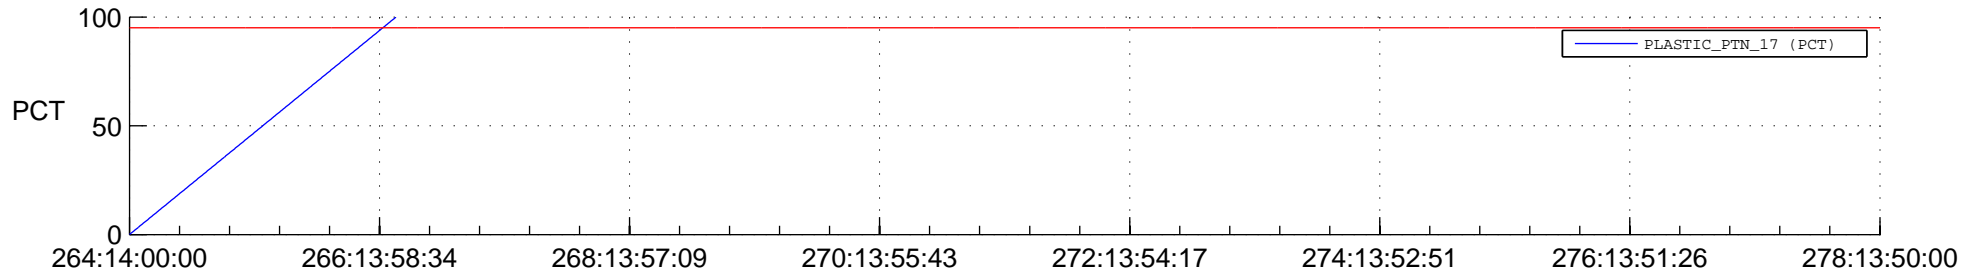

STEREO BEHIND SSR PCT Full Prediction

SWAVES_Percent_Full_Prediction

IMPACT_Percent_Full_Prediction

PLASTIC_Percent_Full_Prediction

Spacecraft_DownLink_Rate

Ground Time (2018:264:14:00:00.000 -2018:278:13:50:00.000)