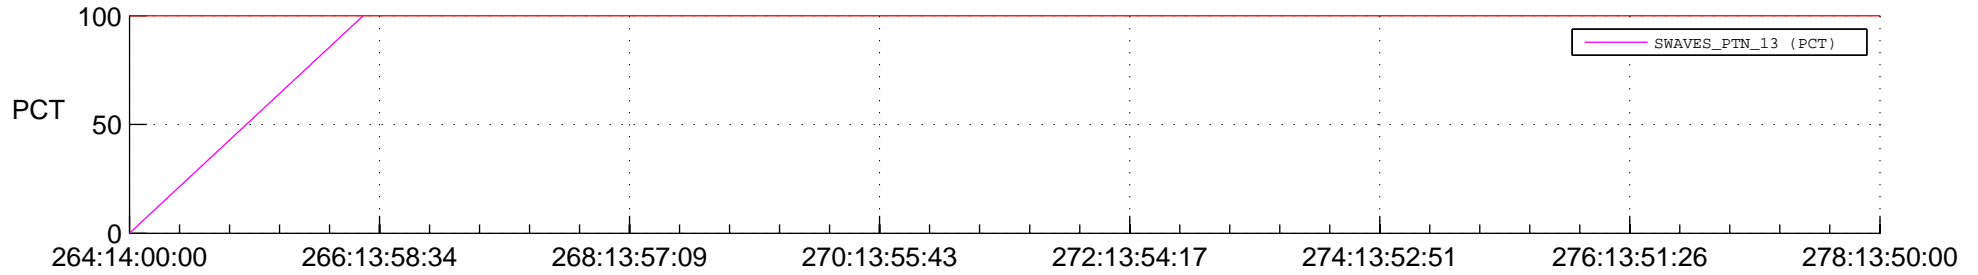

STEREO BEHIND SSR PCT Full Prediction

SWAVES_Percent_Full_Prediction

IMPACT_Percent_Full_Prediction

PLASTIC_Percent_Full_Prediction

Spacecraft_DownLink_Rate

Ground Time (2018:264:14:00:00.000 -2018:278:13:50:00.000)