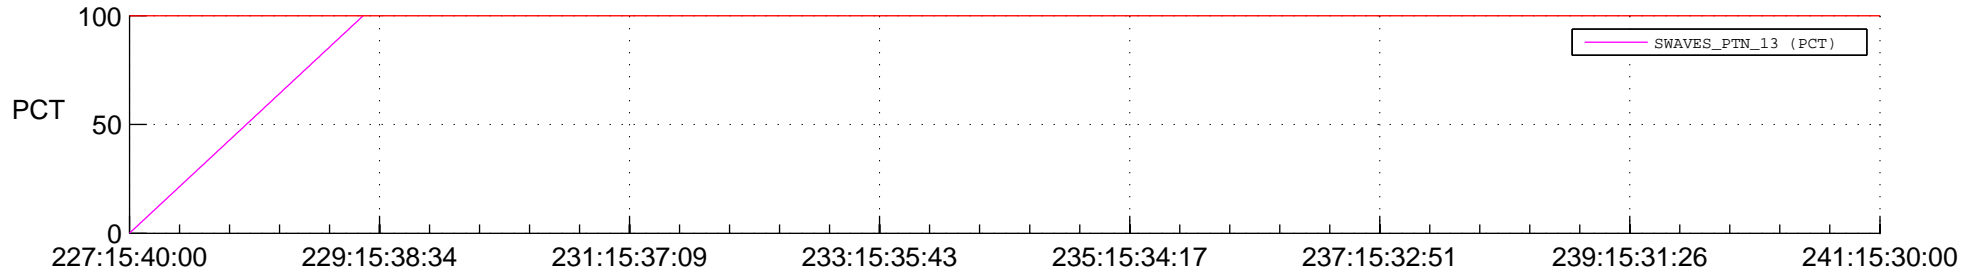

STEREO BEHIND SSR PCT Full Prediction

SWAVES_Percent_Full_Prediction

IMPACT_Percent_Full_Prediction

PLASTIC_Percent_Full_Prediction

Spacecraft_DownLink_Rate

Ground Time (2018:227:15:40:00.000 -2018:241:15:30:00.000)