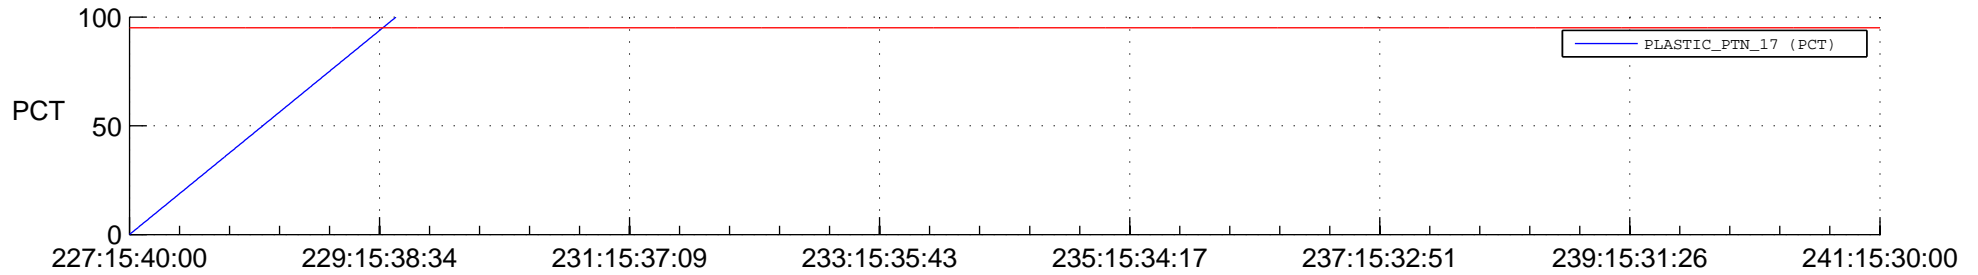

STEREO BEHIND SSR PCT Full Prediction

SWAVES_Percent_Full_Prediction

IMPACT_Percent_Full_Prediction

PLASTIC_Percent_Full_Prediction

Spacecraft_DownLink_Rate

Ground Time (2018:227:15:40:00.000 -2018:241:15:30:00.000)