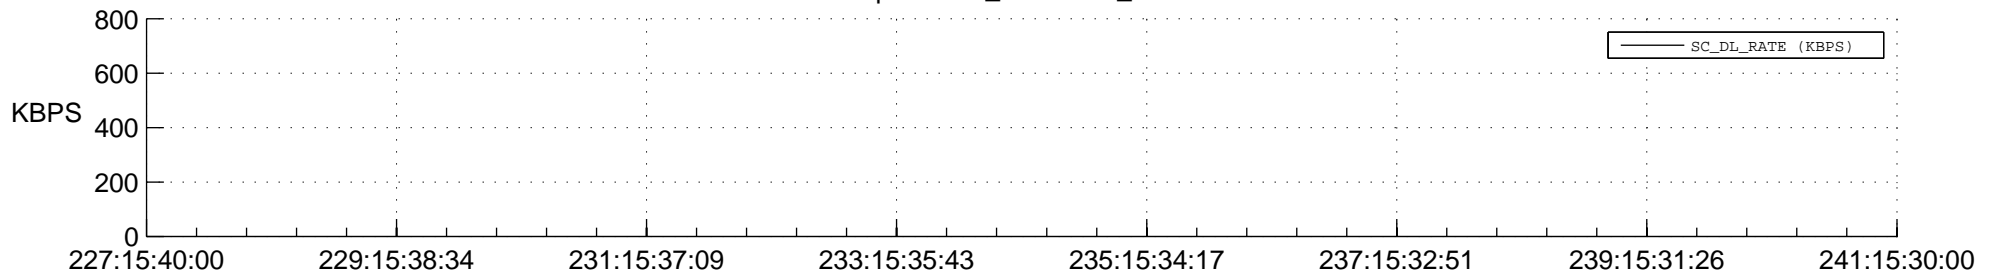

STEREO BEHIND SSR PCT Full Prediction

SWAVES_Percent_Full_Prediction

IMPACT_Percent_Full_Prediction

PLASTIC_Percent_Full_Prediction

Spacecraft_DownLink_Rate

Ground Time (2018:227:15:40:00.000 -2018:241:15:30:00.000)