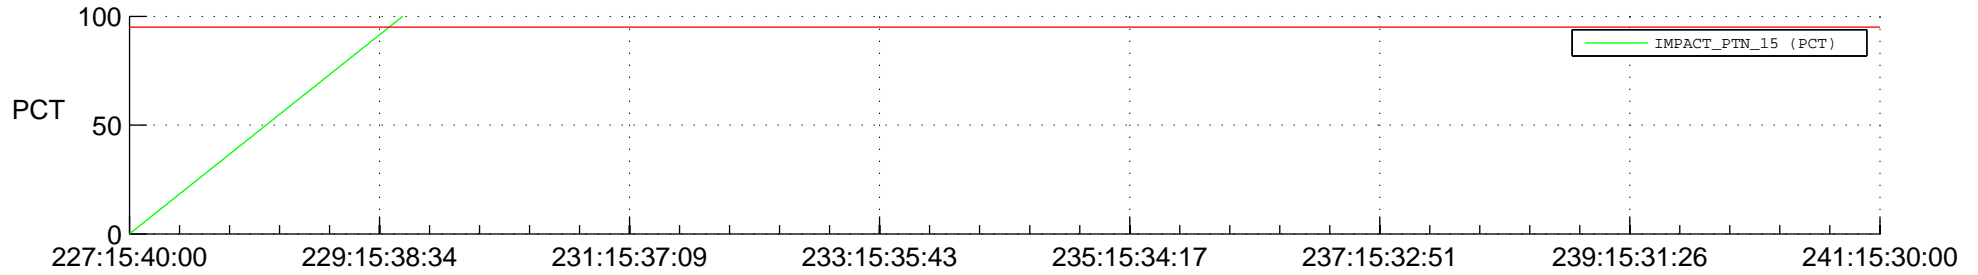

STEREO BEHIND SSR PCT Full Prediction

SWAVES_Percent_Full_Prediction

IMPACT_Percent_Full_Prediction

PLASTIC_Percent_Full_Prediction

Spacecraft_DownLink_Rate

Ground Time (2018:227:15:40:00.000 -2018:241:15:30:00.000)