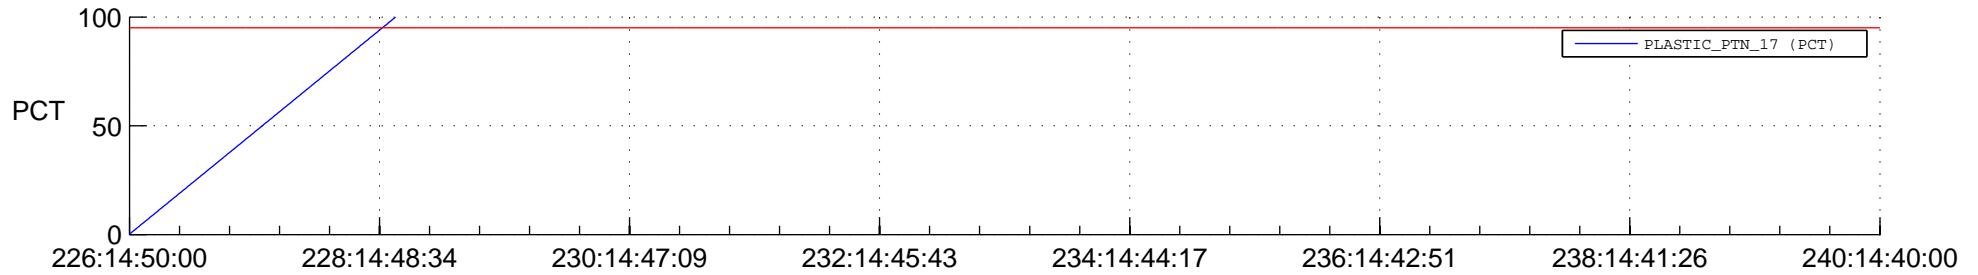

STEREO BEHIND SSR PCT Full Prediction

SWAVES_Percent_Full_Prediction

IMPACT_Percent_Full_Prediction

PLASTIC_Percent_Full_Prediction

Spacecraft_DownLink_Rate

Ground Time (2018:226:14:50:00.000 -2018:240:14:40:00.000)