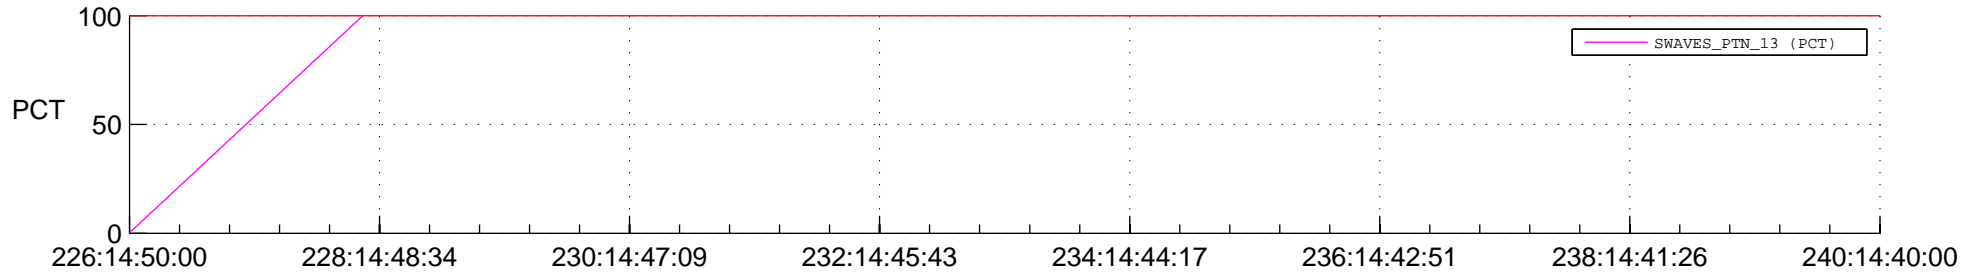

STEREO BEHIND SSR PCT Full Prediction

SWAVES_Percent_Full_Prediction

IMPACT_Percent_Full_Prediction

PLASTIC_Percent_Full_Prediction

Spacecraft_DownLink_Rate

Ground Time (2018:226:14:50:00.000 -2018:240:14:40:00.000)