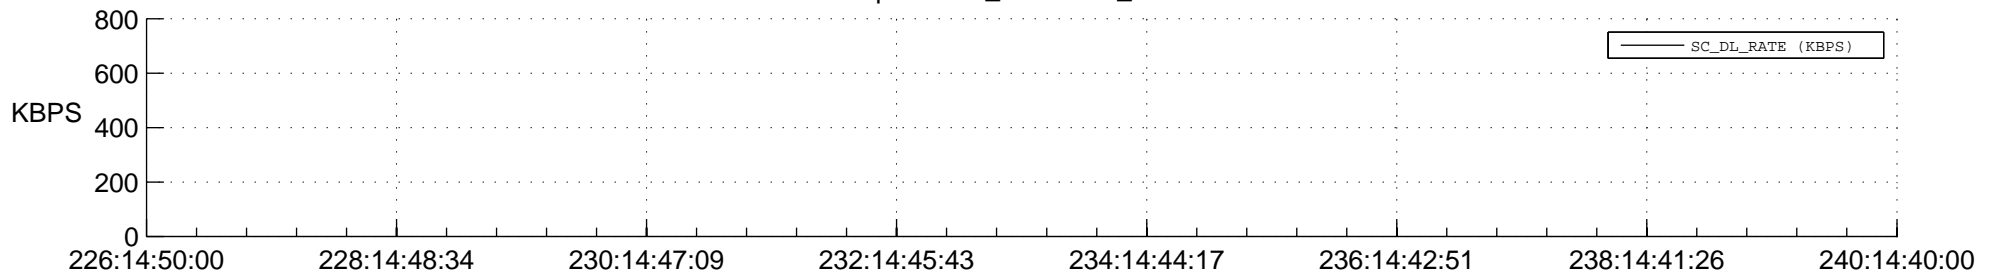

STEREO BEHIND SSR PCT Full Prediction

SWAVES_Percent_Full_Prediction

IMPACT_Percent_Full_Prediction

PLASTIC_Percent_Full_Prediction

Spacecraft_DownLink_Rate

Ground Time (2018:226:14:50:00.000 -2018:240:14:40:00.000)