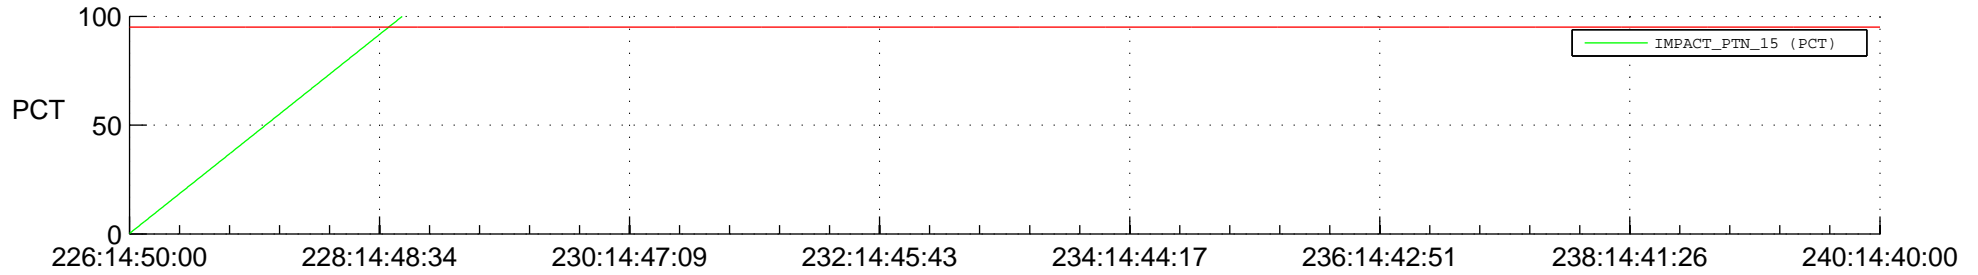

STEREO BEHIND SSR PCT Full Prediction

SWAVES_Percent_Full_Prediction

IMPACT_Percent_Full_Prediction

PLASTIC_Percent_Full_Prediction

Spacecraft_DownLink_Rate

Ground Time (2018:226:14:50:00.000 -2018:240:14:40:00.000)