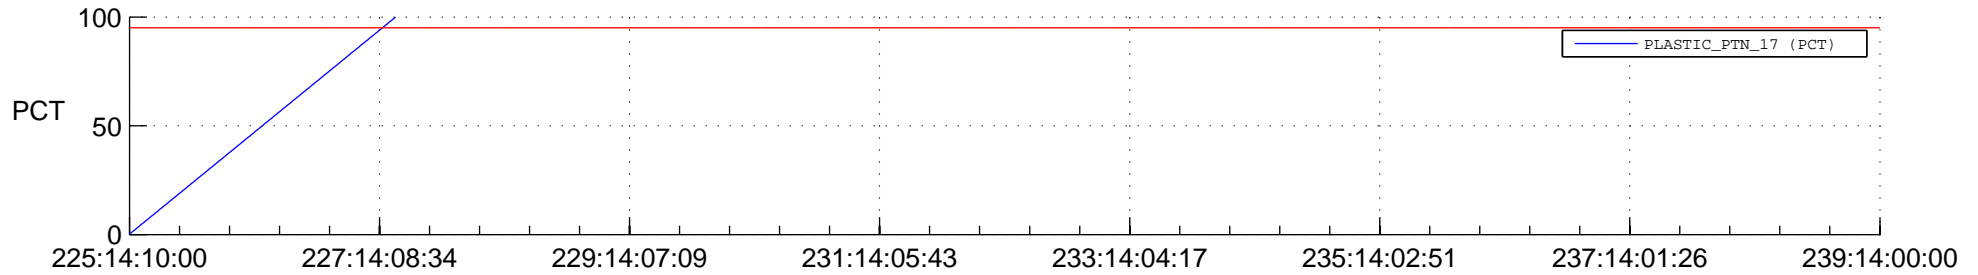

STEREO BEHIND SSR PCT Full Prediction

SWAVES_Percent_Full_Prediction

IMPACT_Percent_Full_Prediction

PLASTIC_Percent_Full_Prediction

Spacecraft_DownLink_Rate

Ground Time (2018:225:14:10:00.000 -2018:239:14:00:00.000)