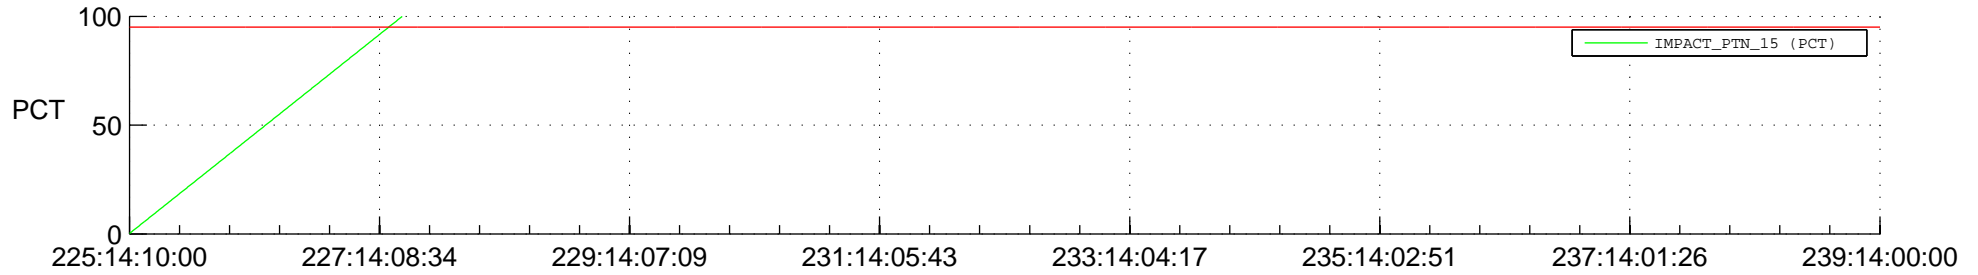

STEREO BEHIND SSR PCT Full Prediction

SWAVES_Percent_Full_Prediction

IMPACT_Percent_Full_Prediction

PLASTIC_Percent_Full_Prediction

Spacecraft_DownLink_Rate

Ground Time (2018:225:14:10:00.000 -2018:239:14:00:00.000)