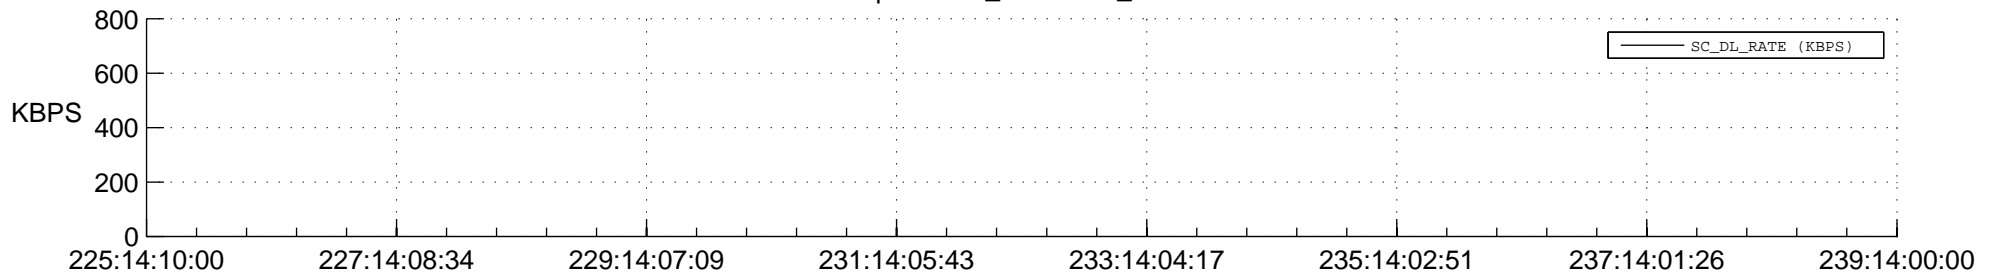

STEREO BEHIND SSR PCT Full Prediction

SWAVES_Percent_Full_Prediction

IMPACT_Percent_Full_Prediction

PLASTIC_Percent_Full_Prediction

Spacecraft_DownLink_Rate

Ground Time (2018:225:14:10:00.000 -2018:239:14:00:00.000)