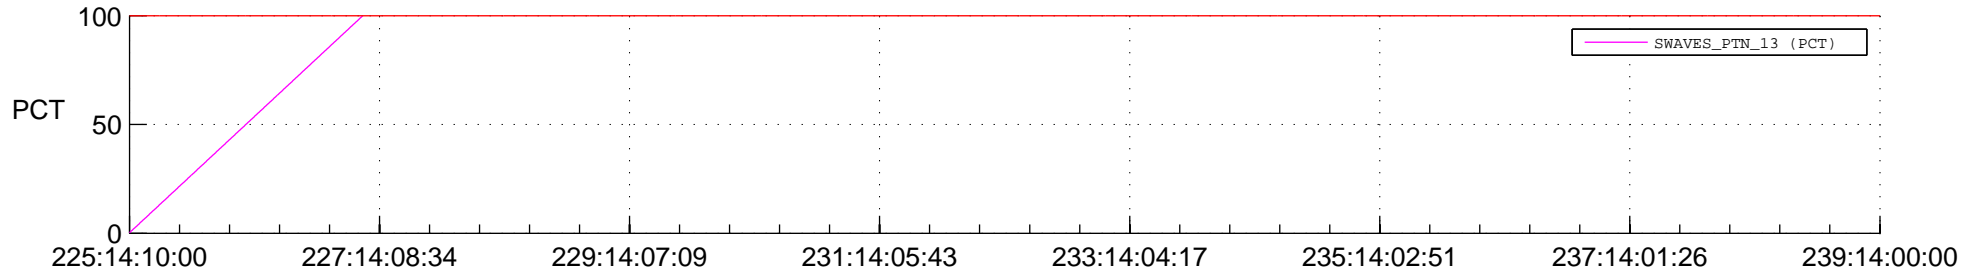

STEREO BEHIND SSR PCT Full Prediction

SWAVES_Percent_Full_Prediction

IMPACT_Percent_Full_Prediction

PLASTIC_Percent_Full_Prediction

Spacecraft_DownLink_Rate

Ground Time (2018:225:14:10:00.000 -2018:239:14:00:00.000)