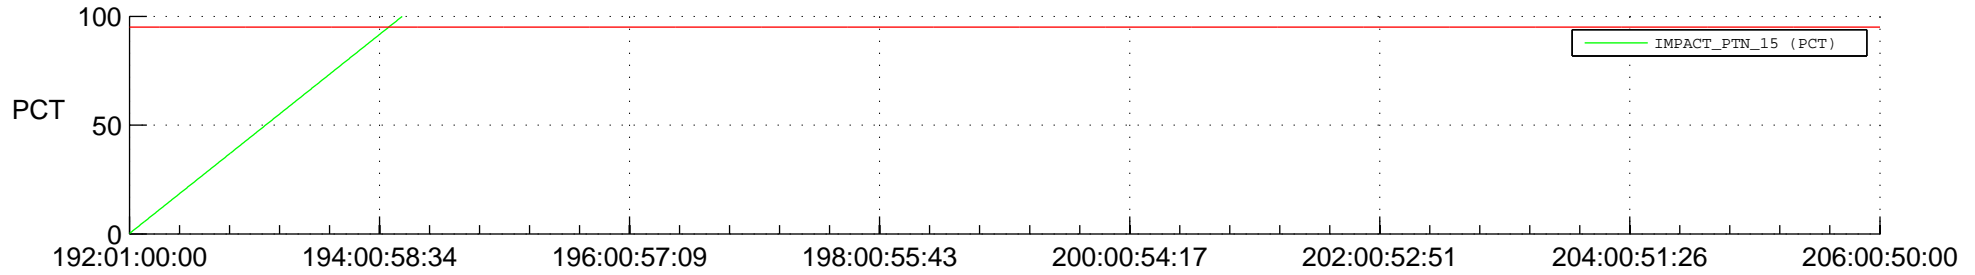

IMPACT_Percent_Full_Prediction