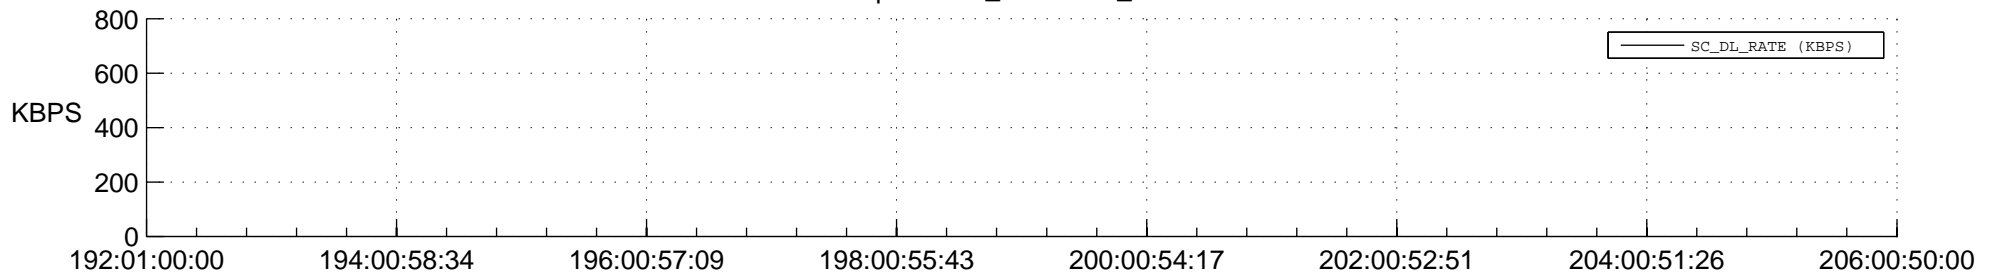

## Spacecraft\_DownLink\_Rate

Ground Time (2018:192:01:00:00.000 -2018:206:00:50:00.000)