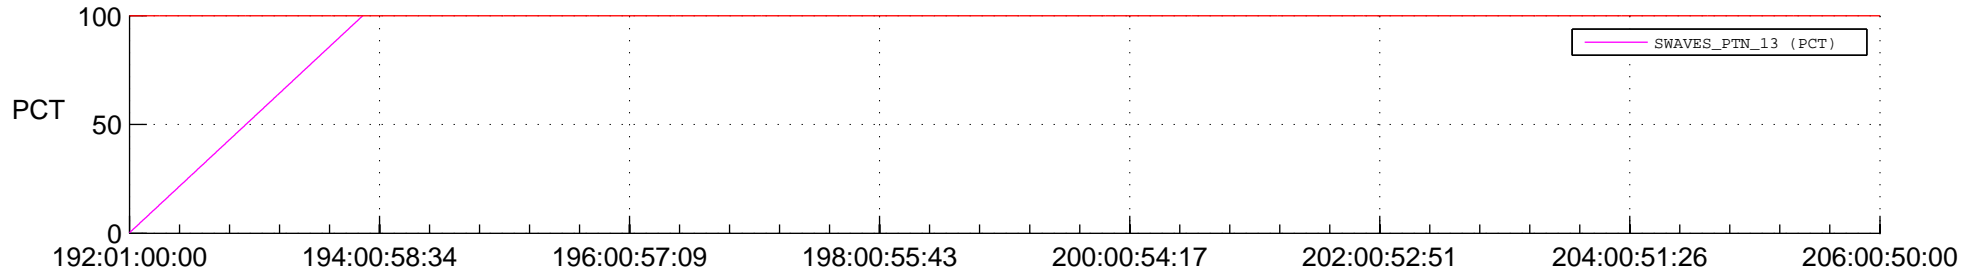

STEREO BEHIND SSR PCT Full Prediction

SWAVES_Percent_Full_Prediction