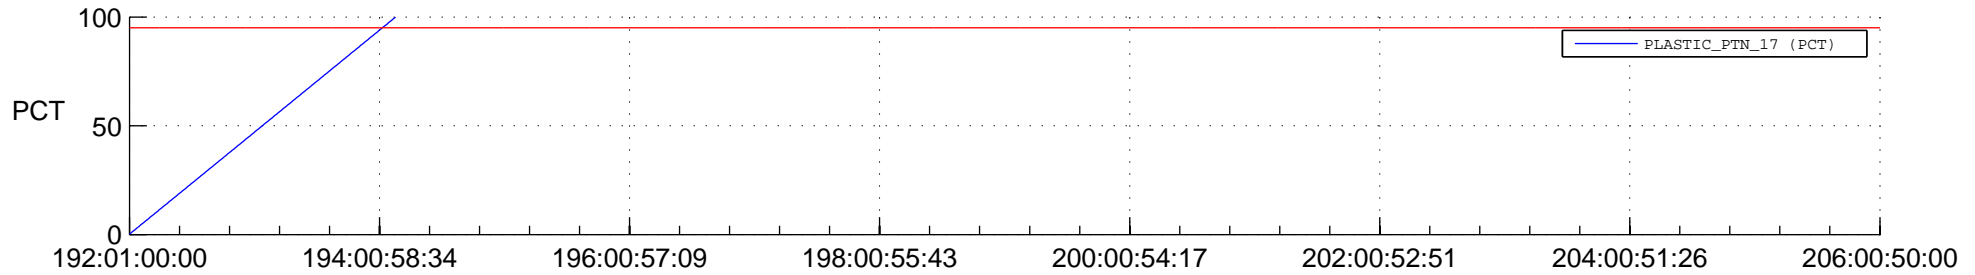

## Spacecraft\_DownLink\_Rate

Ground Time (2018:192:01:00:00.000 -2018:206:00:50:00.000)