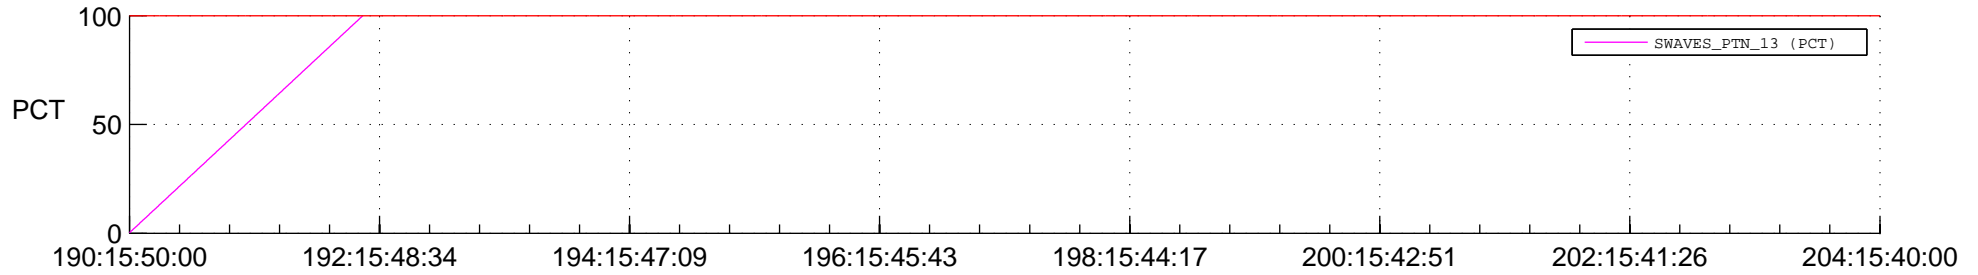

STEREO BEHIND SSR PCT Full Prediction

SWAVES_Percent_Full_Prediction

IMPACT_Percent_Full_Prediction

PLASTIC_Percent_Full_Prediction

Spacecraft_DownLink_Rate

Ground Time (2018:190:15:50:00.000 -2018:204:15:40:00.000)