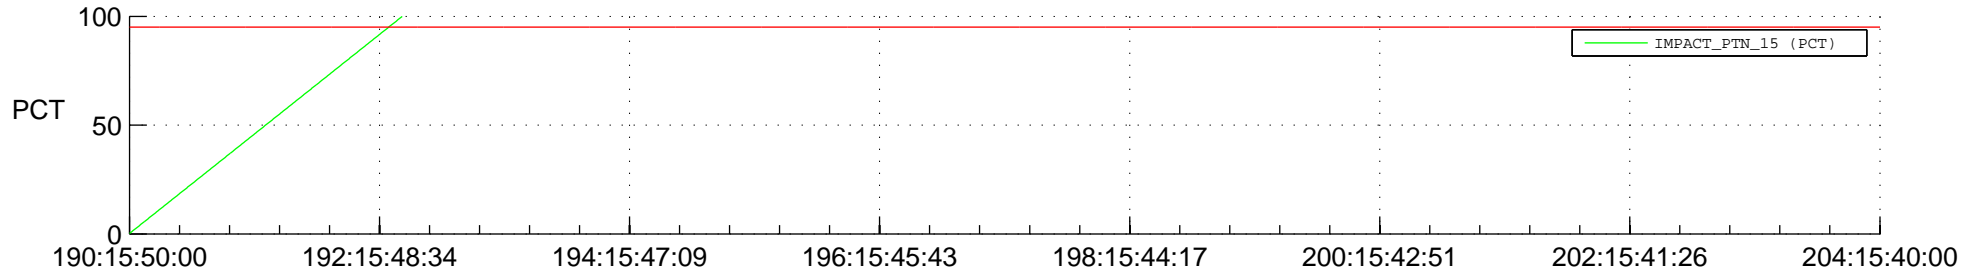

STEREO BEHIND SSR PCT Full Prediction

SWAVES_Percent_Full_Prediction

IMPACT_Percent_Full_Prediction

PLASTIC_Percent_Full_Prediction

Spacecraft_DownLink_Rate

Ground Time (2018:190:15:50:00.000 -2018:204:15:40:00.000)