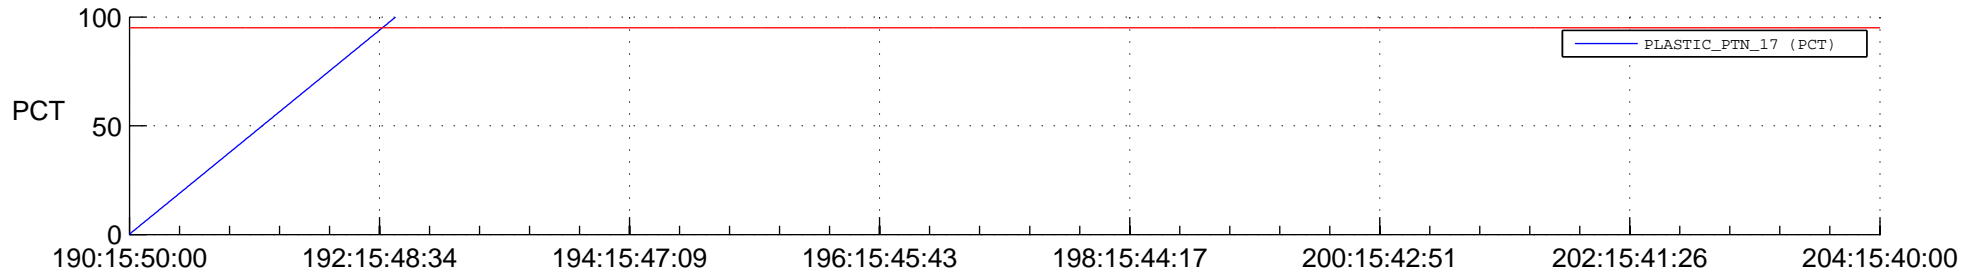

STEREO BEHIND SSR PCT Full Prediction

SWAVES_Percent_Full_Prediction

IMPACT_Percent_Full_Prediction

PLASTIC_Percent_Full_Prediction

Spacecraft_DownLink_Rate

Ground Time (2018:190:15:50:00.000 -2018:204:15:40:00.000)