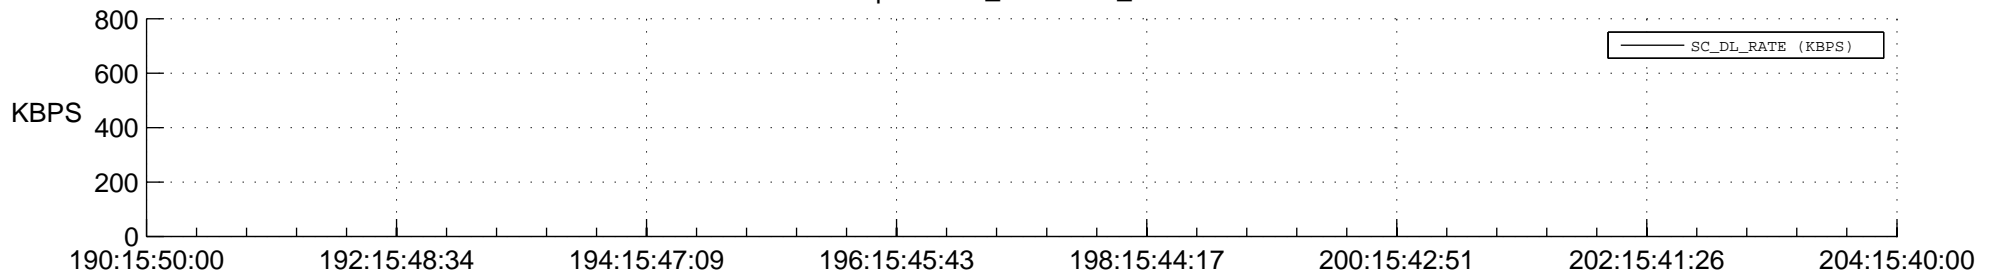

STEREO BEHIND SSR PCT Full Prediction

SWAVES_Percent_Full_Prediction

IMPACT_Percent_Full_Prediction

PLASTIC_Percent_Full_Prediction

Spacecraft_DownLink_Rate

Ground Time (2018:190:15:50:00.000 -2018:204:15:40:00.000)