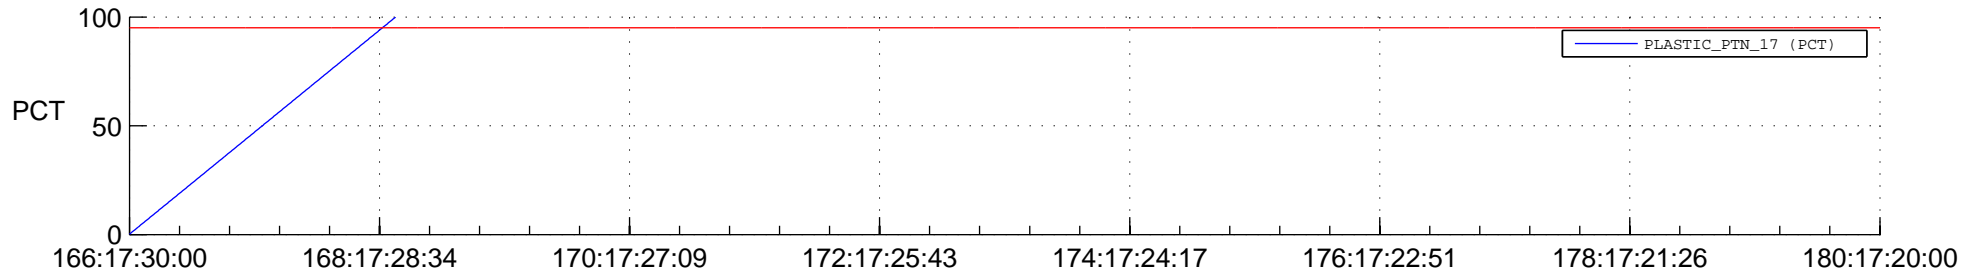

STEREO BEHIND SSR PCT Full Prediction

SWAVES_Percent_Full_Prediction

IMPACT_Percent_Full_Prediction

PLASTIC_Percent_Full_Prediction

Spacecraft_DownLink_Rate

Ground Time (2018:166:17:30:00.000 -2018:180:17:20:00.000)