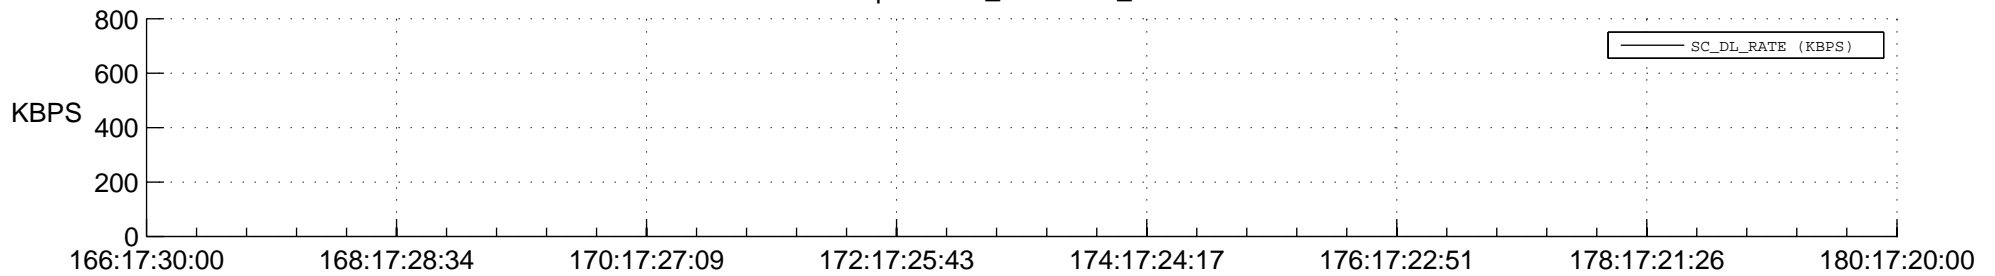

STEREO BEHIND SSR PCT Full Prediction

SWAVES_Percent_Full_Prediction

IMPACT_Percent_Full_Prediction

PLASTIC_Percent_Full_Prediction

Spacecraft_DownLink_Rate

Ground Time (2018:166:17:30:00.000 -2018:180:17:20:00.000)