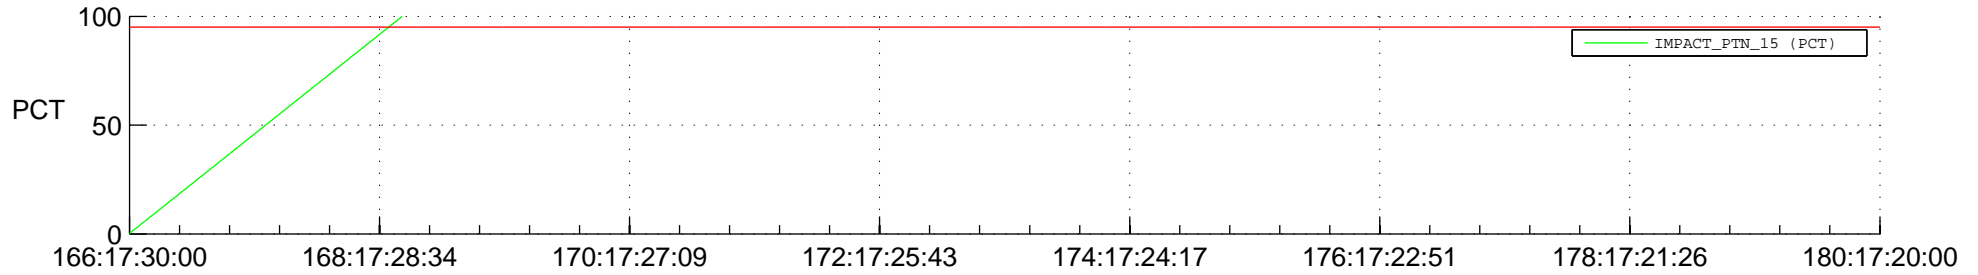

STEREO BEHIND SSR PCT Full Prediction

SWAVES_Percent_Full_Prediction

IMPACT_Percent_Full_Prediction

PLASTIC_Percent_Full_Prediction

Spacecraft_DownLink_Rate

Ground Time (2018:166:17:30:00.000 -2018:180:17:20:00.000)