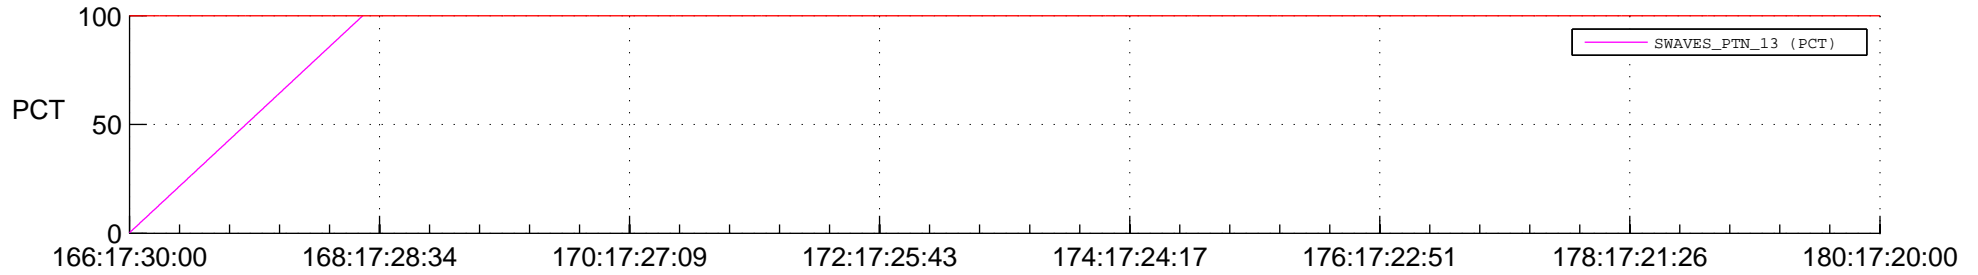

STEREO BEHIND SSR PCT Full Prediction

SWAVES_Percent_Full_Prediction

IMPACT_Percent_Full_Prediction

PLASTIC_Percent_Full_Prediction

Spacecraft_DownLink_Rate

Ground Time (2018:166:17:30:00.000 -2018:180:17:20:00.000)