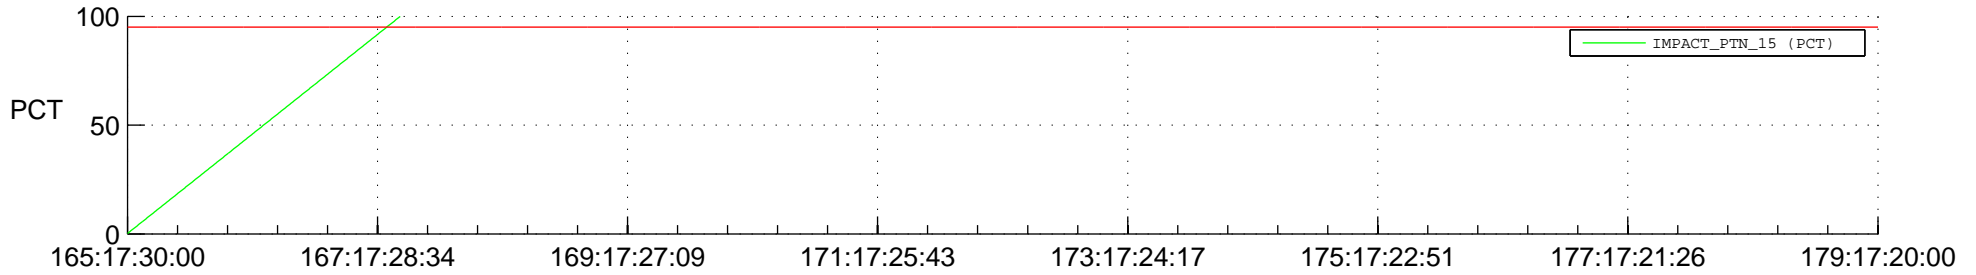

IMPACT_Percent_Full_Prediction