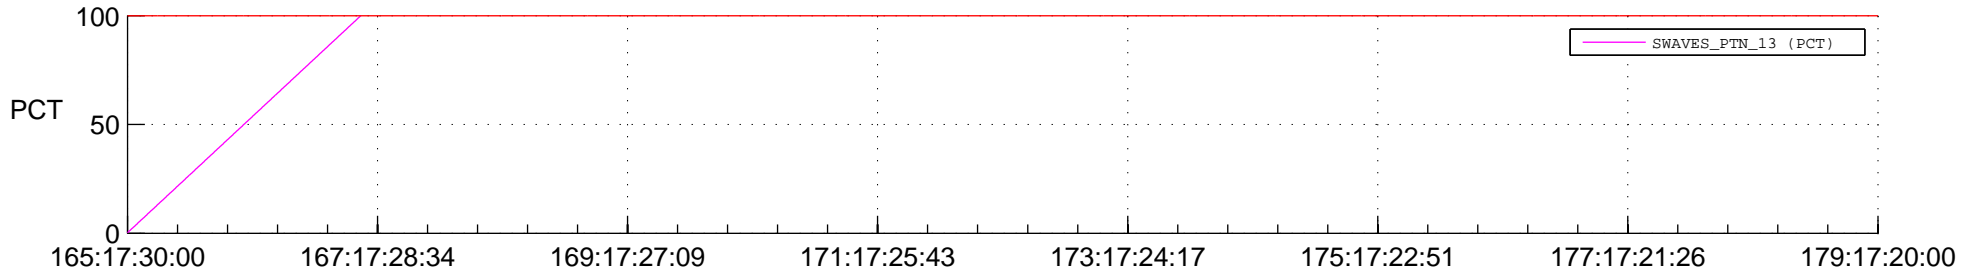

STEREO BEHIND SSR PCT Full Prediction

SWAVES_Percent_Full_Prediction