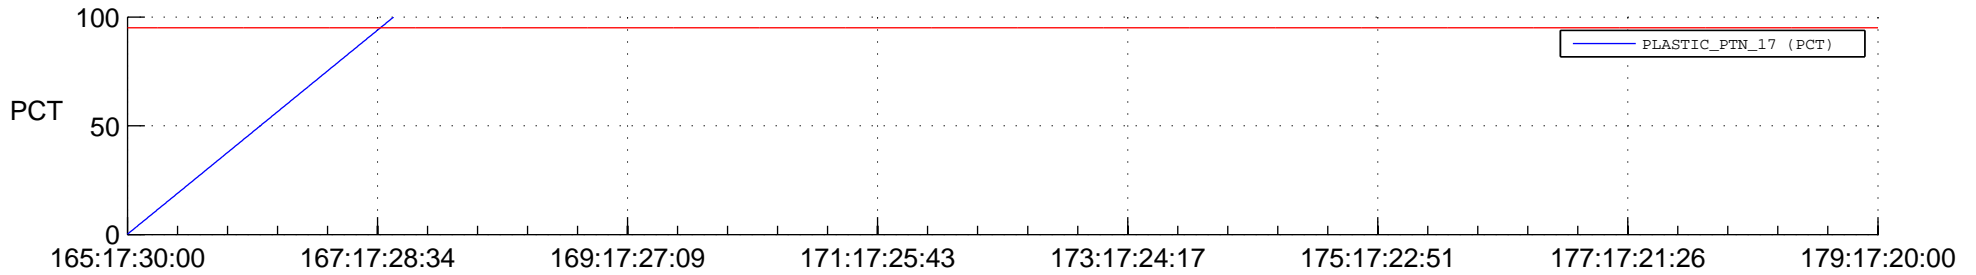

## Spacecraft\_DownLink\_Rate

Ground Time (2018:165:17:30:00.000 -2018:179:17:20:00.000)