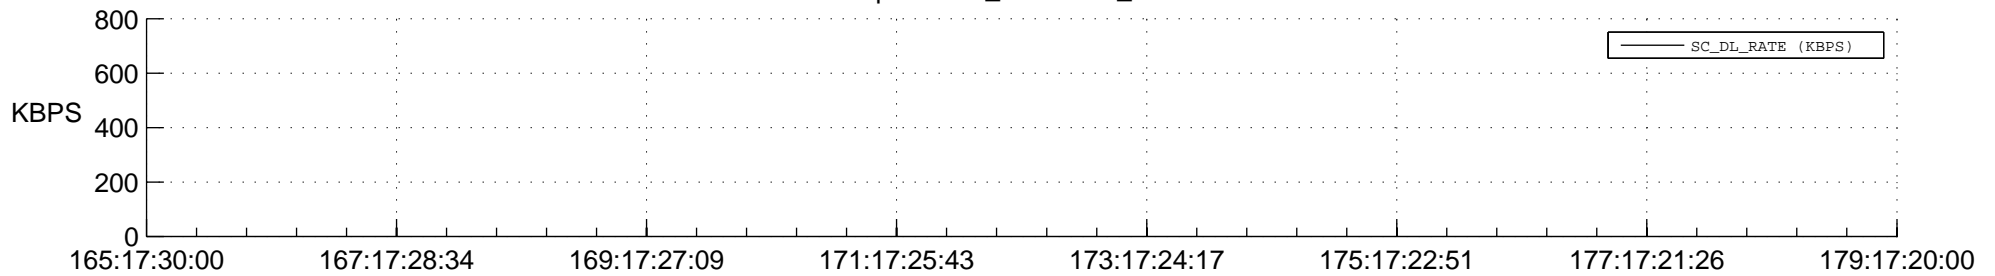

## Spacecraft\_DownLink\_Rate

Ground Time (2018:165:17:30:00.000 -2018:179:17:20:00.000)