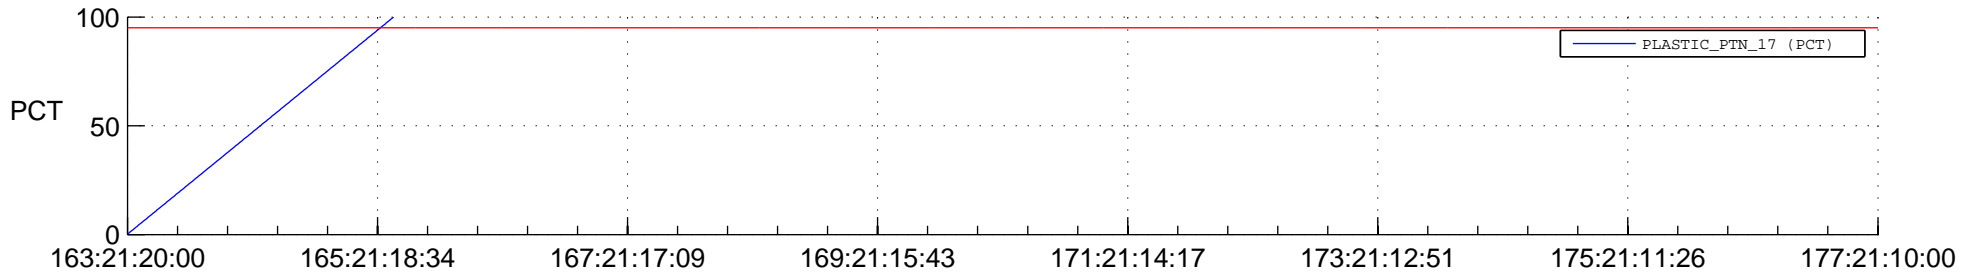

STEREO BEHIND SSR PCT Full Prediction

SWAVES_Percent_Full_Prediction

IMPACT_Percent_Full_Prediction

PLASTIC_Percent_Full_Prediction

Spacecraft_DownLink_Rate

Ground Time (2018:163:21:20:00.000 - 2018:177:21:10:00.000)