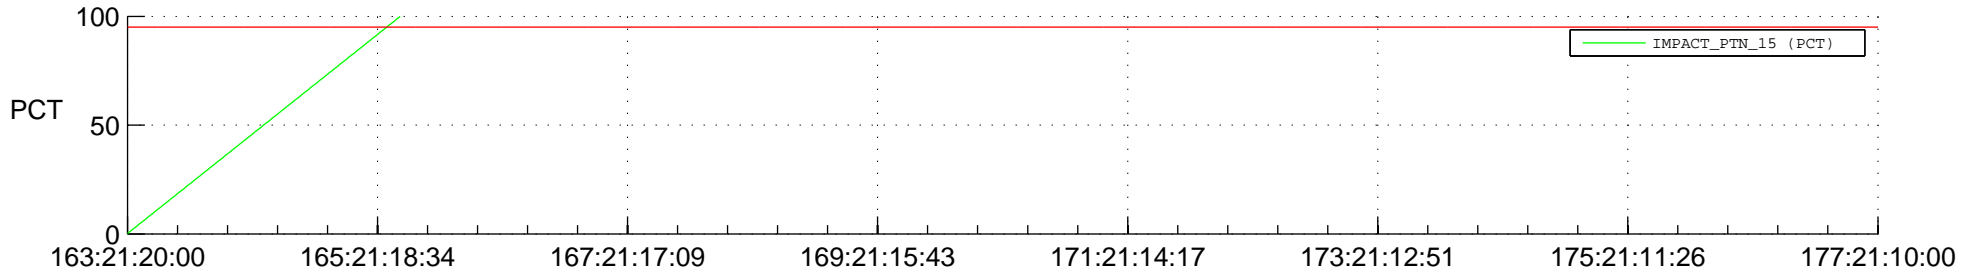

STEREO BEHIND SSR PCT Full Prediction

SWAVES_Percent_Full_Prediction

IMPACT_Percent_Full_Prediction

PLASTIC_Percent_Full_Prediction

Spacecraft_DownLink_Rate

Ground Time (2018:163:21:20:00.000 - 2018:177:21:10:00.000)