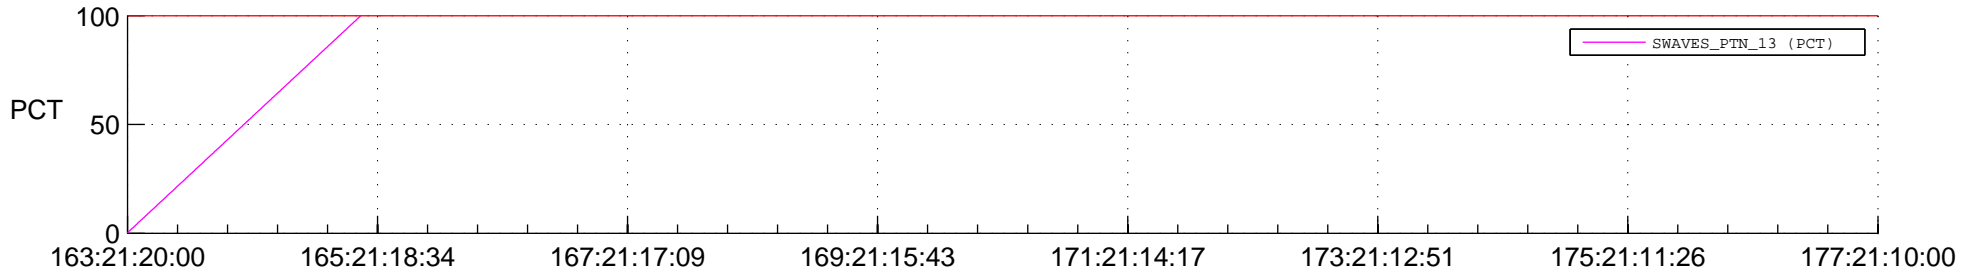

STEREO BEHIND SSR PCT Full Prediction

SWAVES_Percent_Full_Prediction

IMPACT_Percent_Full_Prediction

PLASTIC_Percent_Full_Prediction

Spacecraft_DownLink_Rate

Ground Time (2018:163:21:20:00.000 - 2018:177:21:10:00.000)