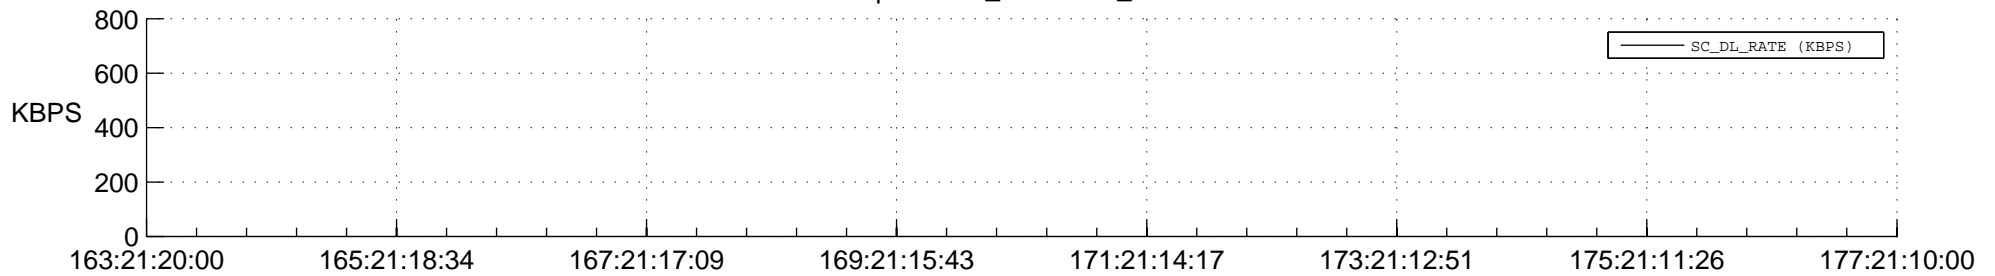

STEREO BEHIND SSR PCT Full Prediction

SWAVES_Percent_Full_Prediction

IMPACT_Percent_Full_Prediction

PLASTIC_Percent_Full_Prediction

Spacecraft_DownLink_Rate

Ground Time (2018:163:21:20:00.000 - 2018:177:21:10:00.000)