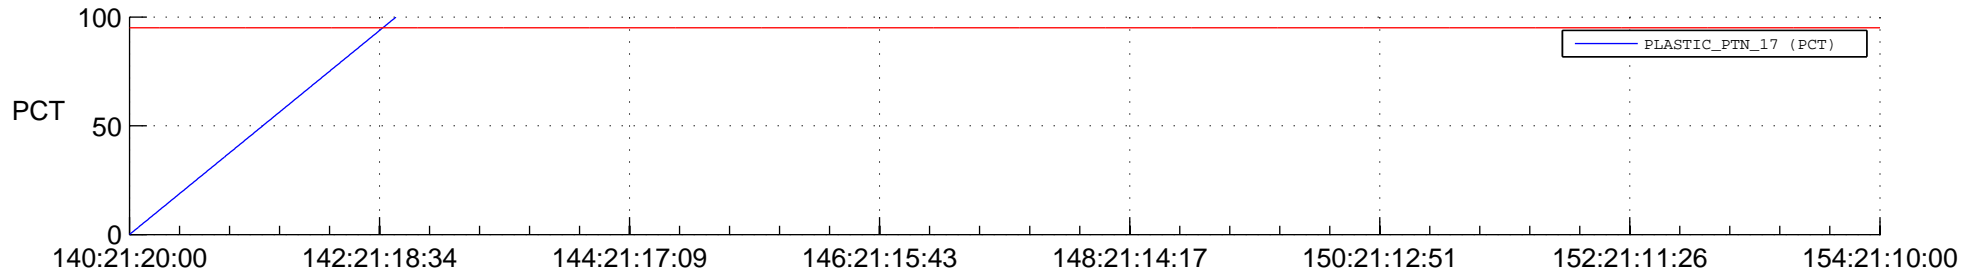

STEREO BEHIND SSR PCT Full Prediction

SWAVES_Percent_Full_Prediction

IMPACT_Percent_Full_Prediction

PLASTIC_Percent_Full_Prediction

Spacecraft_DownLink_Rate

Ground Time (2018:140:21:20:00.000 -2018:154:21:10:00.000)