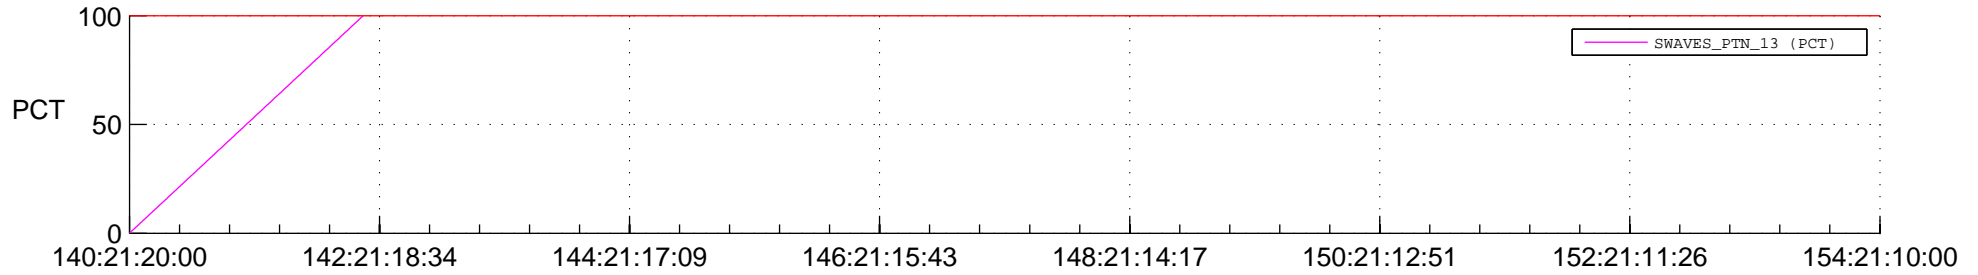

STEREO BEHIND SSR PCT Full Prediction

SWAVES_Percent_Full_Prediction

IMPACT_Percent_Full_Prediction

PLASTIC_Percent_Full_Prediction

Spacecraft_DownLink_Rate

Ground Time (2018:140:21:20:00.000 -2018:154:21:10:00.000)