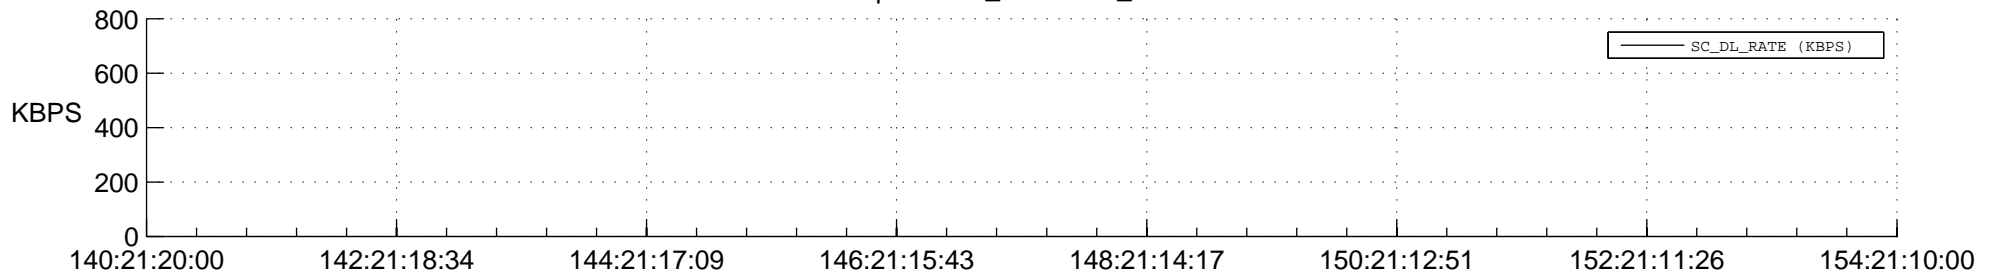

STEREO BEHIND SSR PCT Full Prediction

SWAVES_Percent_Full_Prediction

IMPACT_Percent_Full_Prediction

PLASTIC_Percent_Full_Prediction

Spacecraft_DownLink_Rate

Ground Time (2018:140:21:20:00.000 -2018:154:21:10:00.000)