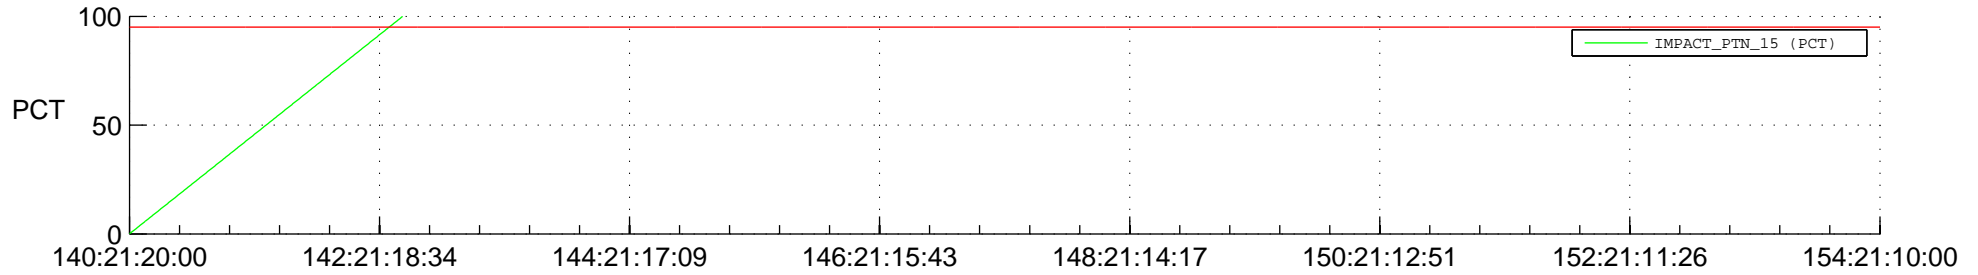

STEREO BEHIND SSR PCT Full Prediction

SWAVES_Percent_Full_Prediction

IMPACT_Percent_Full_Prediction

PLASTIC_Percent_Full_Prediction

Spacecraft_DownLink_Rate

Ground Time (2018:140:21:20:00.000 -2018:154:21:10:00.000)