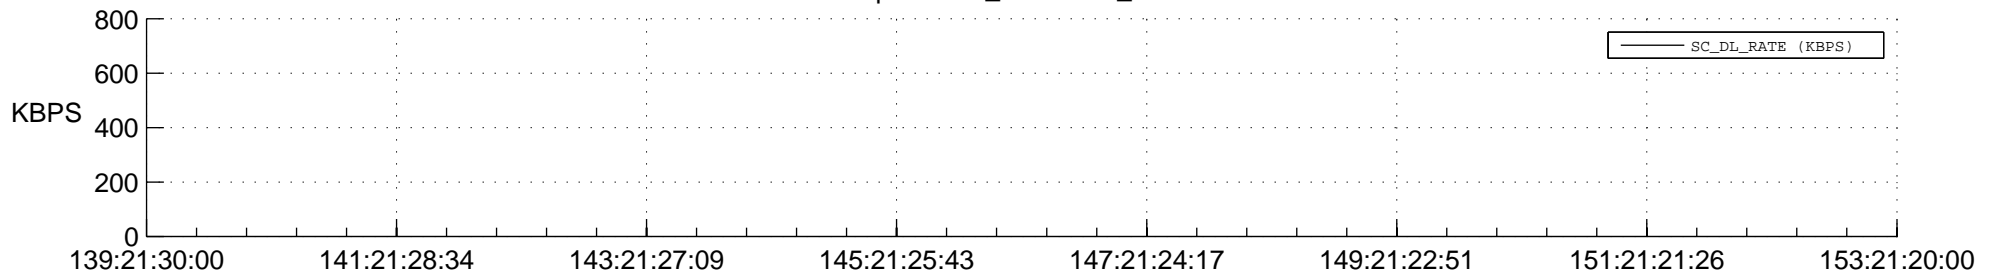

STEREO BEHIND SSR PCT Full Prediction

SWAVES_Percent_Full_Prediction

IMPACT_Percent_Full_Prediction

PLASTIC_Percent_Full_Prediction

Spacecraft_DownLink_Rate

Ground Time (2018:139:21:30:00.000 -2018:153:21:20:00.000)