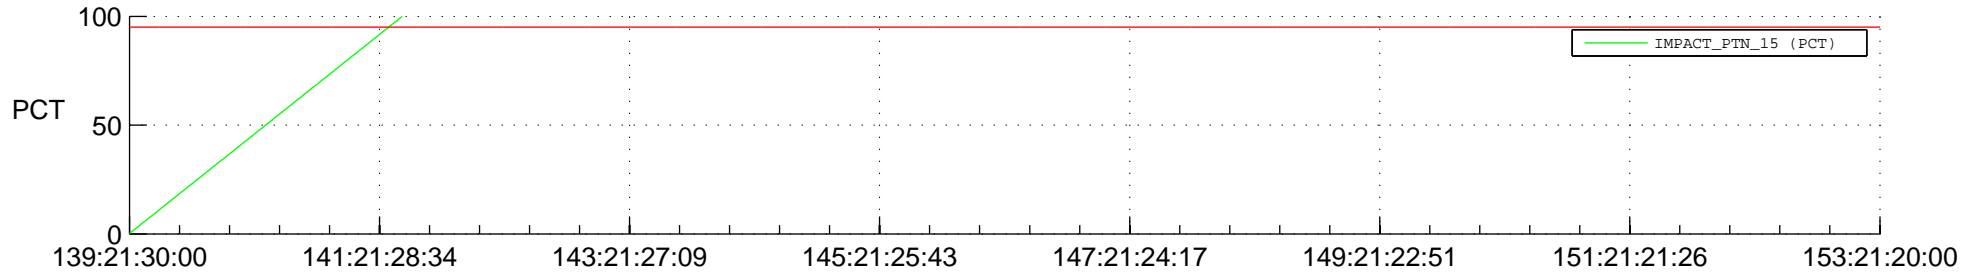

STEREO BEHIND SSR PCT Full Prediction

SWAVES_Percent_Full_Prediction

IMPACT_Percent_Full_Prediction

PLASTIC_Percent_Full_Prediction

Spacecraft_DownLink_Rate

Ground Time (2018:139:21:30:00.000 -2018:153:21:20:00.000)