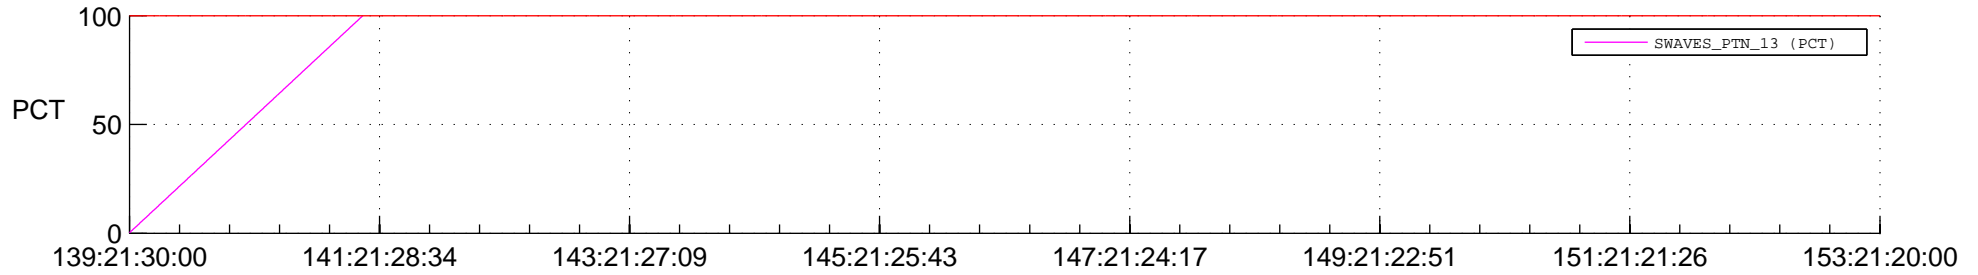

STEREO BEHIND SSR PCT Full Prediction

SWAVES_Percent_Full_Prediction

IMPACT_Percent_Full_Prediction

PLASTIC_Percent_Full_Prediction

Spacecraft_DownLink_Rate

Ground Time (2018:139:21:30:00.000 -2018:153:21:20:00.000)