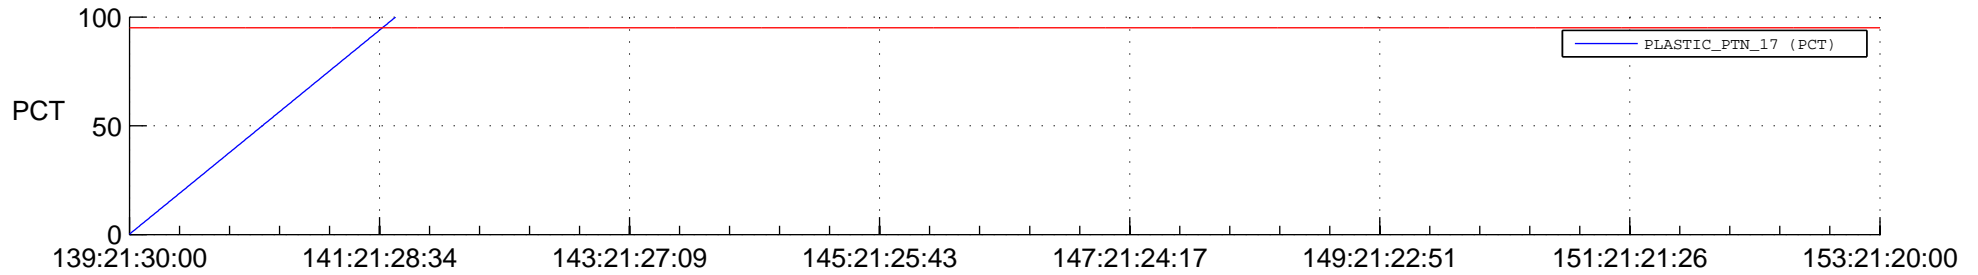

STEREO BEHIND SSR PCT Full Prediction

SWAVES_Percent_Full_Prediction

IMPACT_Percent_Full_Prediction

PLASTIC_Percent_Full_Prediction

Spacecraft_DownLink_Rate

Ground Time (2018:139:21:30:00.000 -2018:153:21:20:00.000)