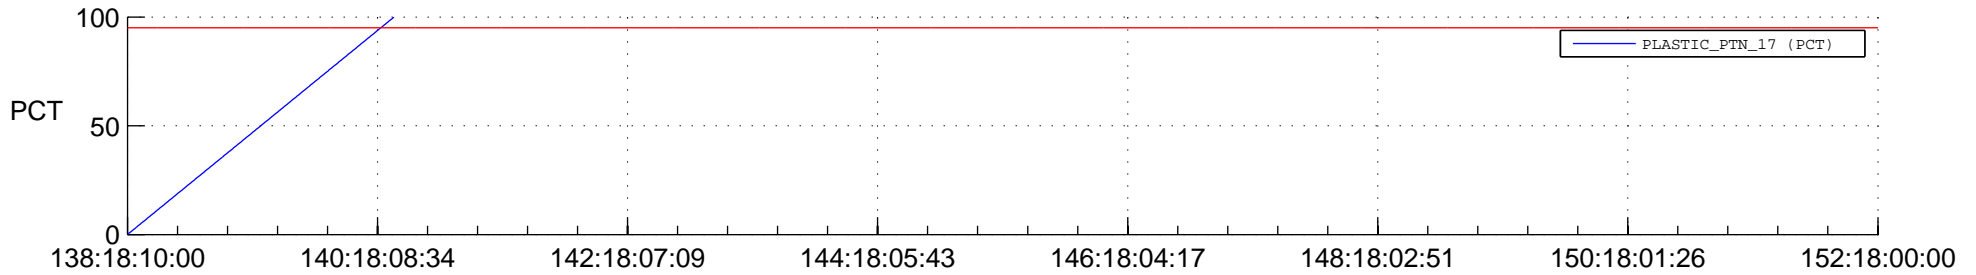

## Spacecraft\_DownLink\_Rate

Ground Time (2018:138:18:10:00.000 -2018:152:18:00:00.000)