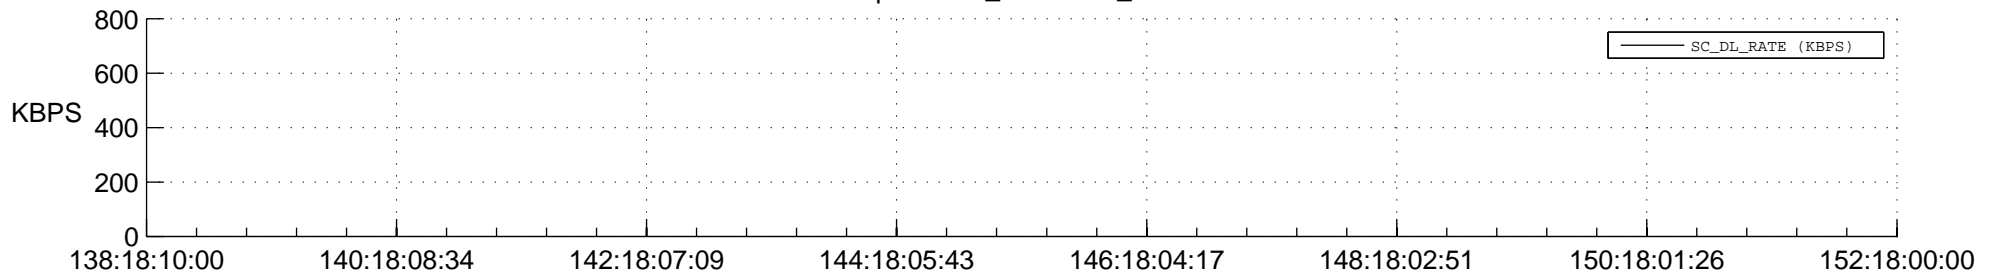

## Spacecraft\_DownLink\_Rate

Ground Time (2018:138:18:10:00.000 -2018:152:18:00:00.000)