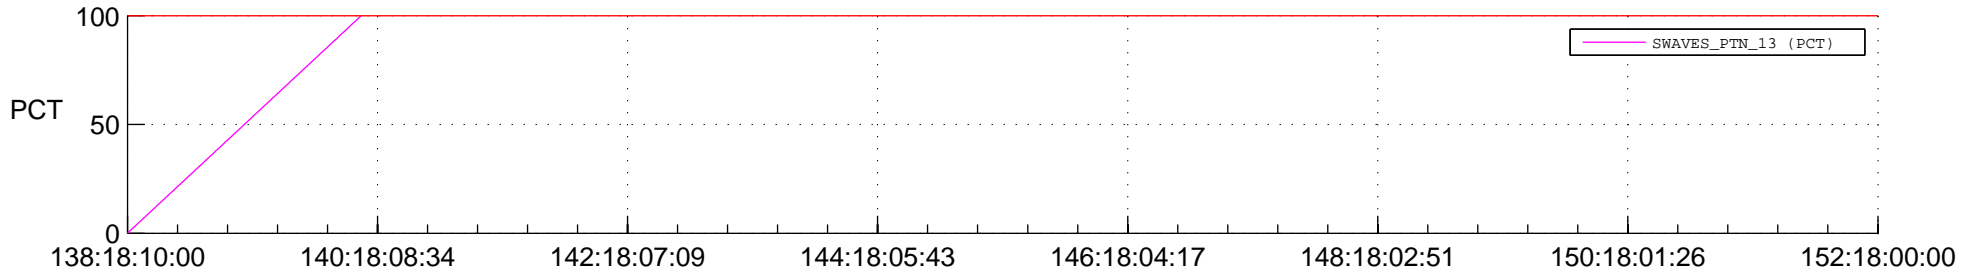

STEREO BEHIND SSR PCT Full Prediction

SWAVES_Percent_Full_Prediction