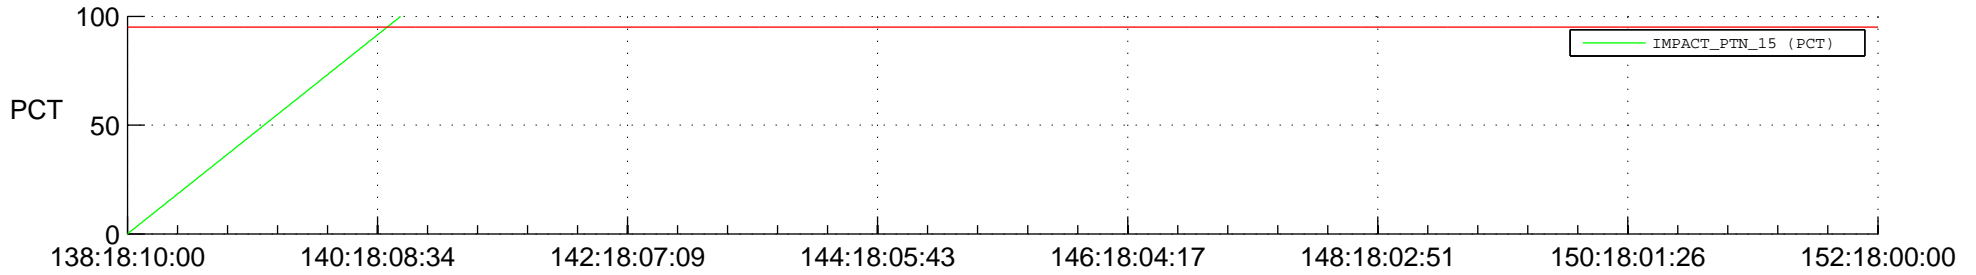

IMPACT_Percent_Full_Prediction