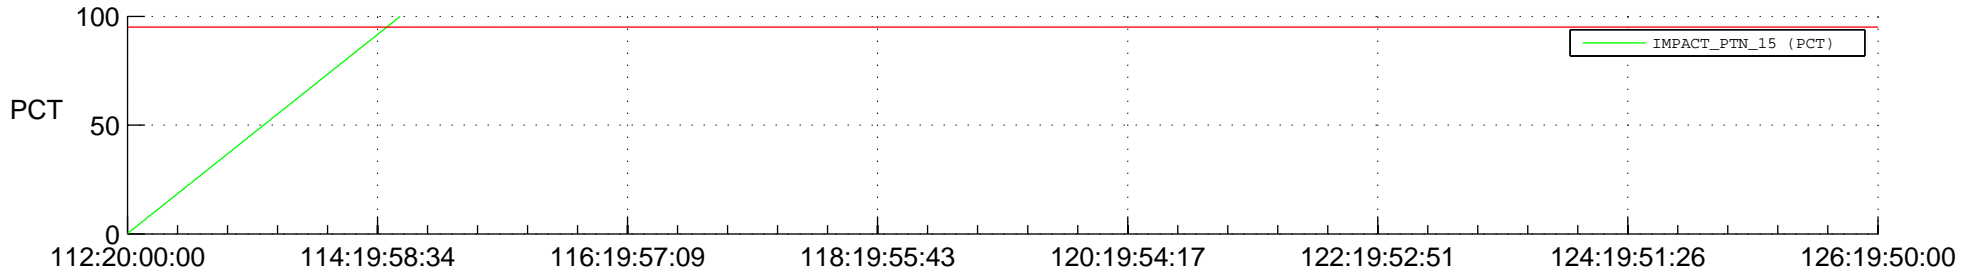

IMPACT_Percent_Full_Prediction