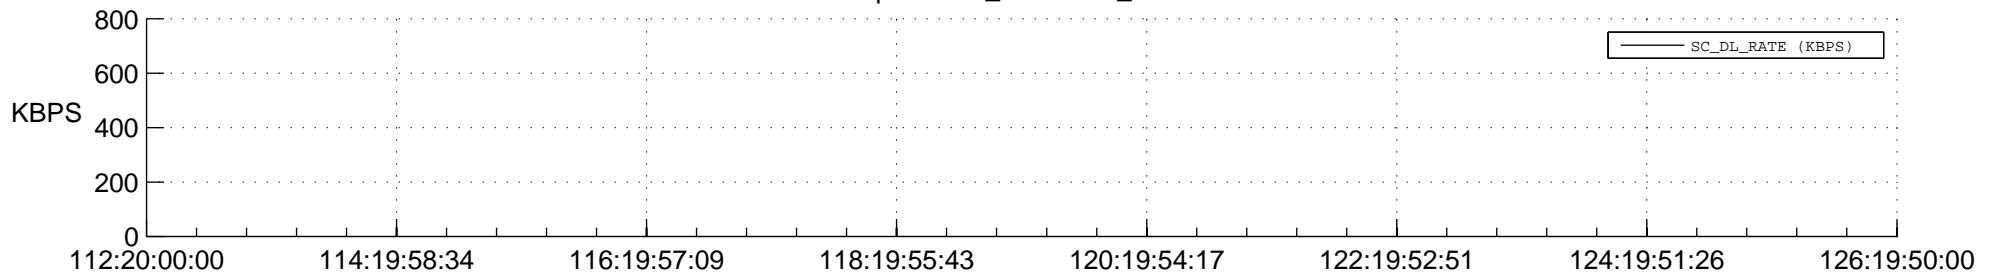

## Spacecraft\_DownLink\_Rate

Ground Time (2018:112:20:00:00.000 -2018:126:19:50:00.000)