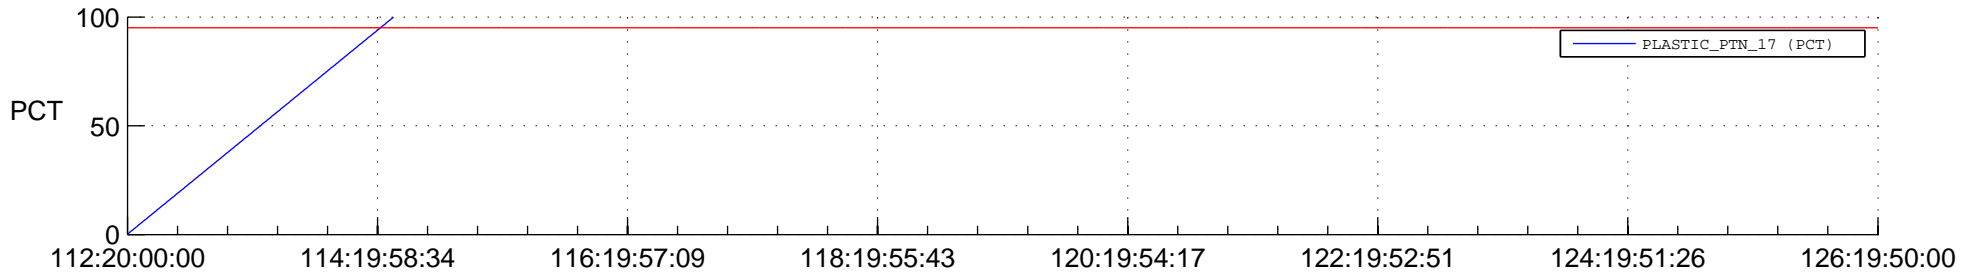

## SWAVES\_Percent\_Full\_Prediction

## Spacecraft\_DownLink\_Rate

Ground Time (2018:112:20:00:00.000 -2018:126:19:50:00.000)