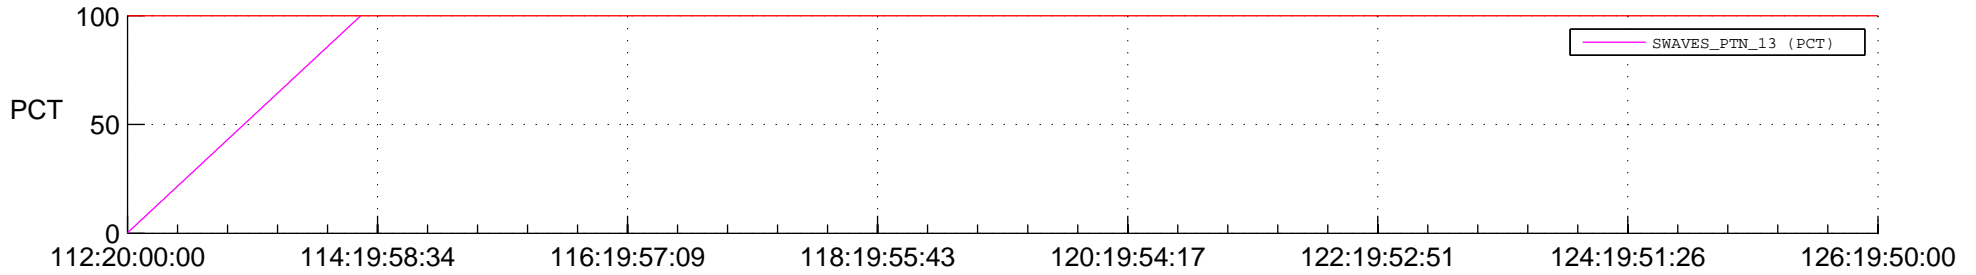

STEREO BEHIND SSR PCT Full Prediction

SWAVES_Percent_Full_Prediction