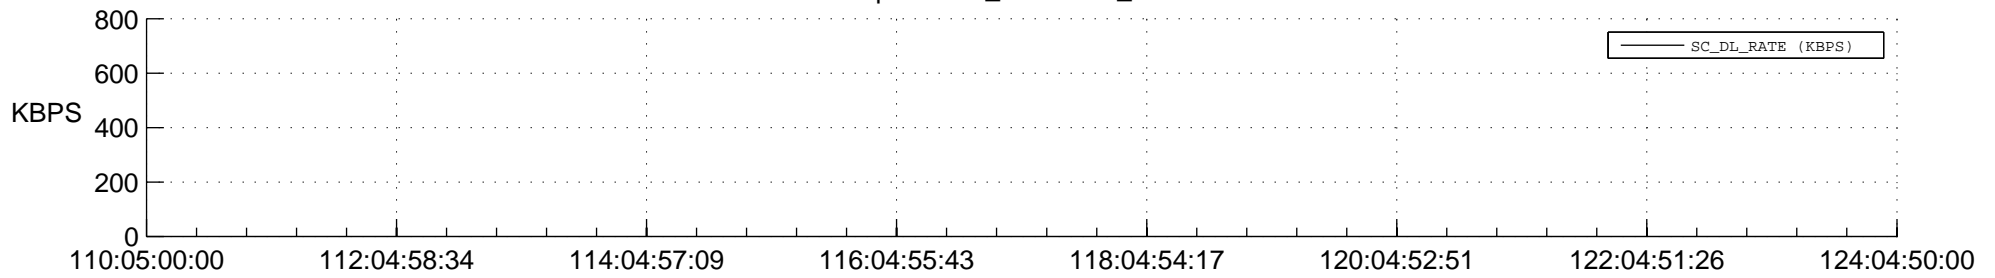

STEREO BEHIND SSR PCT Full Prediction

SWAVES_Percent_Full_Prediction

IMPACT_Percent_Full_Prediction

PLASTIC_Percent_Full_Prediction

Spacecraft_DownLink_Rate

Ground Time (2018:110:05:00:00.000 -2018:124:04:50:00.000)