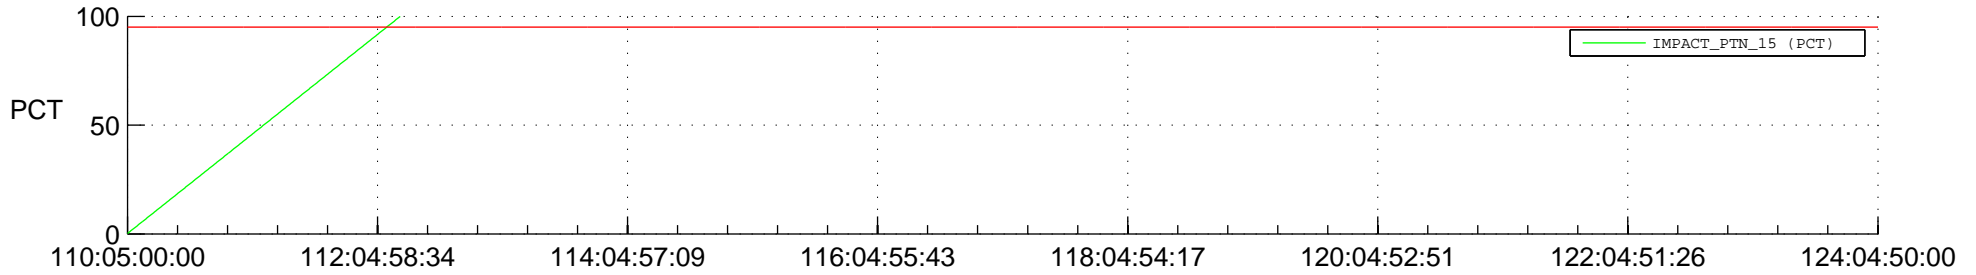

STEREO BEHIND SSR PCT Full Prediction

SWAVES_Percent_Full_Prediction

IMPACT_Percent_Full_Prediction

PLASTIC_Percent_Full_Prediction

Spacecraft_DownLink_Rate

Ground Time (2018:110:05:00:00.000 -2018:124:04:50:00.000)