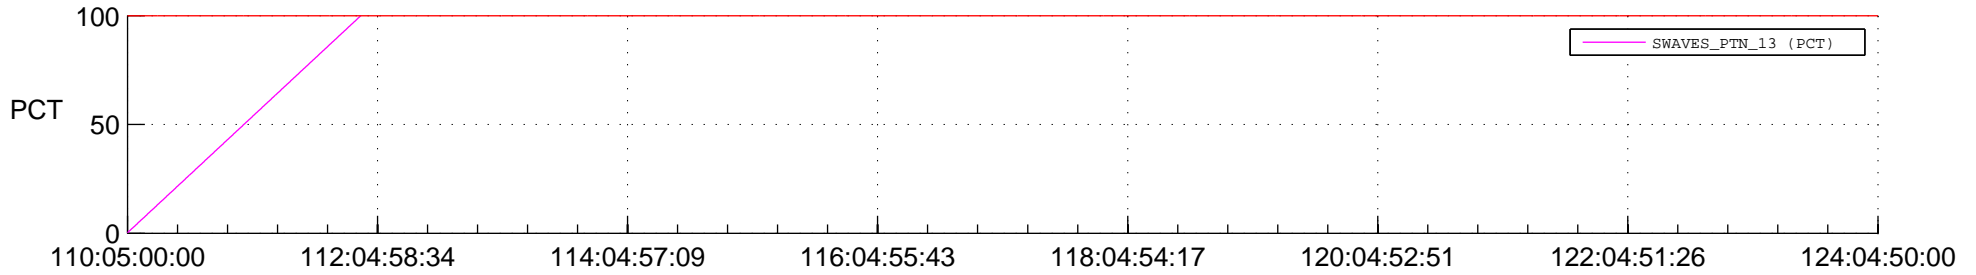

STEREO BEHIND SSR PCT Full Prediction

SWAVES_Percent_Full_Prediction

IMPACT_Percent_Full_Prediction

PLASTIC_Percent_Full_Prediction

Spacecraft_DownLink_Rate

Ground Time (2018:110:05:00:00.000 -2018:124:04:50:00.000)