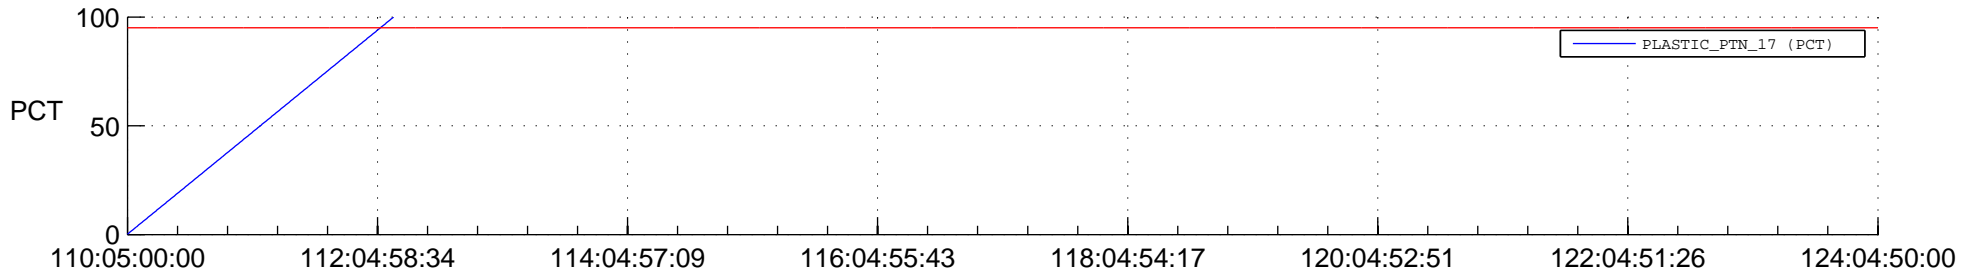

STEREO BEHIND SSR PCT Full Prediction

SWAVES_Percent_Full_Prediction

IMPACT_Percent_Full_Prediction

PLASTIC_Percent_Full_Prediction

Spacecraft_DownLink_Rate

Ground Time (2018:110:05:00:00.000 -2018:124:04:50:00.000)