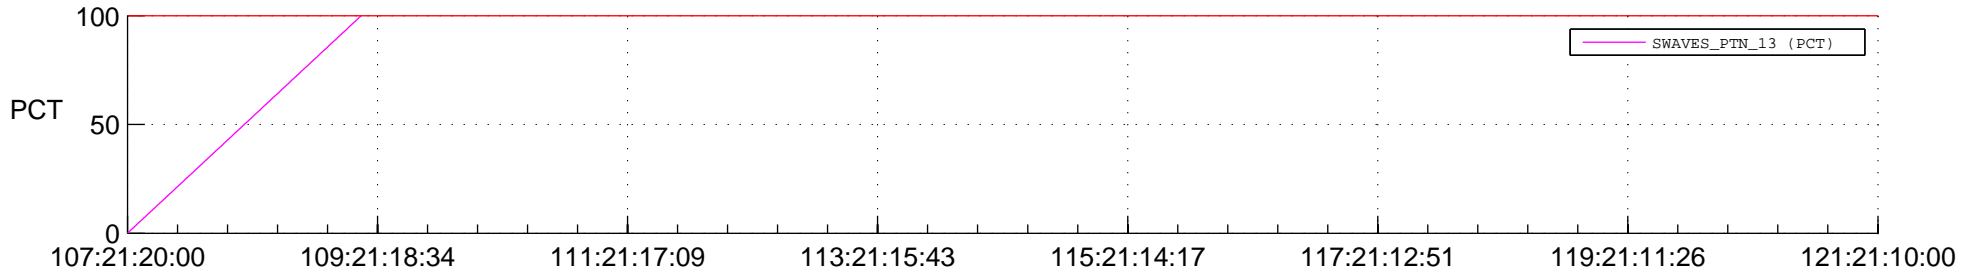

STEREO BEHIND SSR PCT Full Prediction

SWAVES_Percent_Full_Prediction

IMPACT_Percent_Full_Prediction

PLASTIC_Percent_Full_Prediction

Spacecraft_DownLink_Rate

Ground Time (2018:107:21:20:00.000 -2018:121:21:10:00.000)