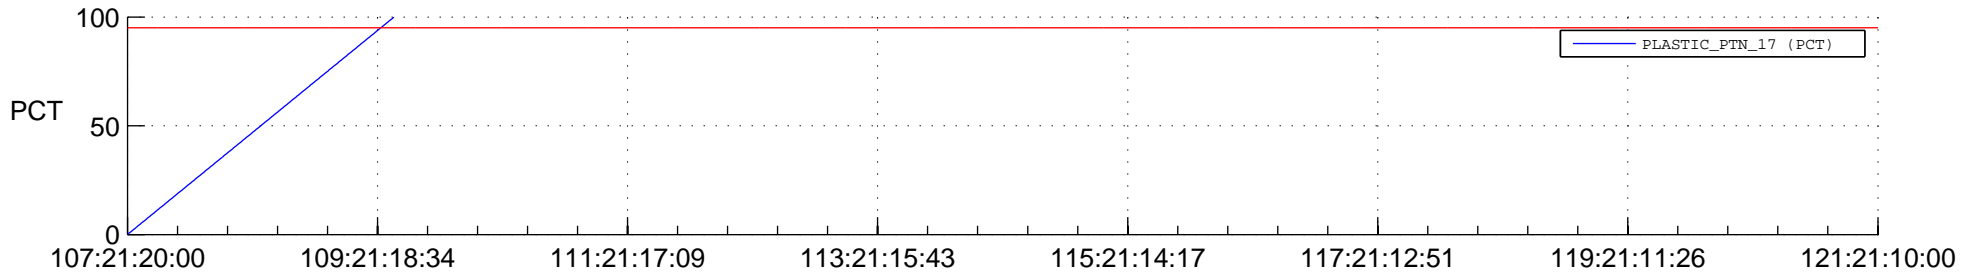

STEREO BEHIND SSR PCT Full Prediction

SWAVES_Percent_Full_Prediction

IMPACT_Percent_Full_Prediction

PLASTIC_Percent_Full_Prediction

Spacecraft_DownLink_Rate

Ground Time (2018:107:21:20:00.000 -2018:121:21:10:00.000)