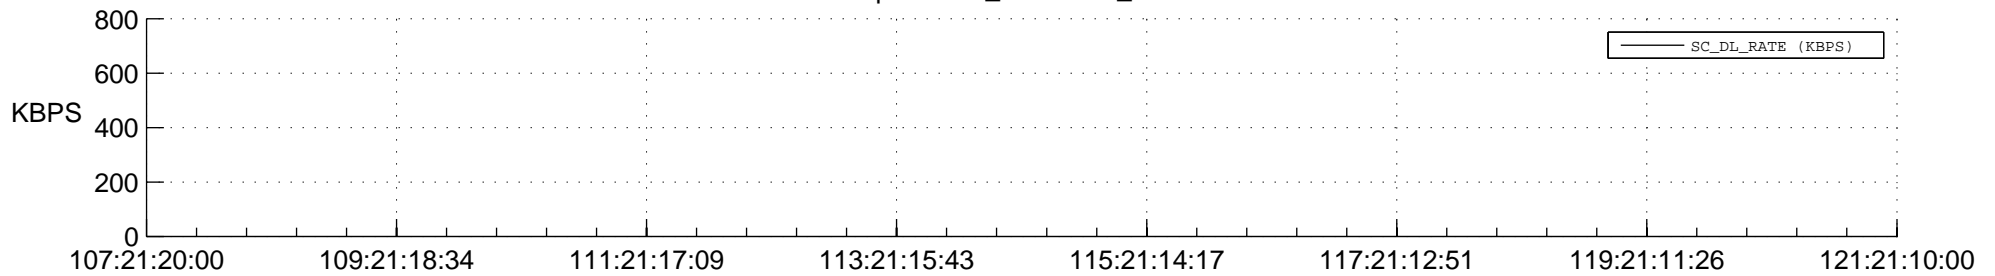

STEREO BEHIND SSR PCT Full Prediction

SWAVES_Percent_Full_Prediction

IMPACT_Percent_Full_Prediction

PLASTIC_Percent_Full_Prediction

Spacecraft_DownLink_Rate

Ground Time (2018:107:21:20:00.000 -2018:121:21:10:00.000)