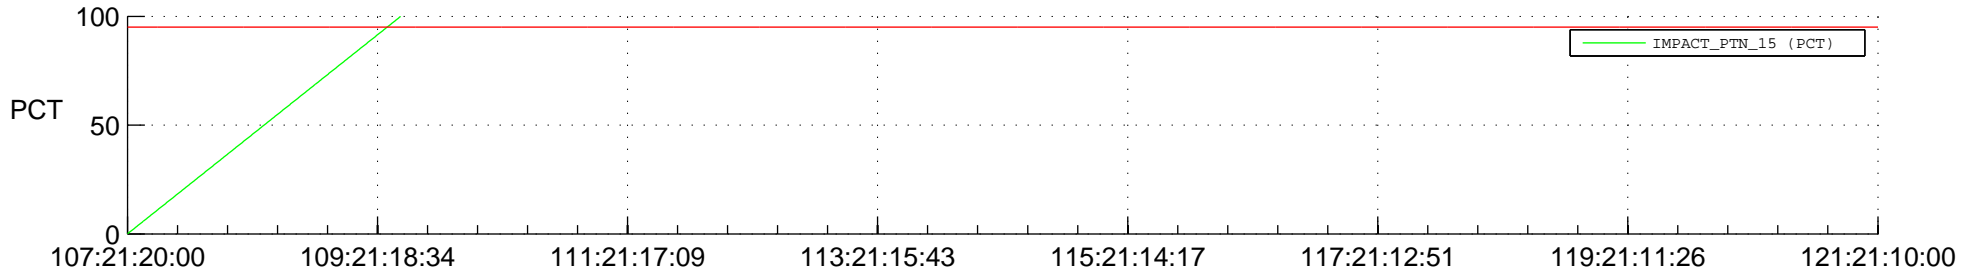

STEREO BEHIND SSR PCT Full Prediction

SWAVES_Percent_Full_Prediction

IMPACT_Percent_Full_Prediction

PLASTIC_Percent_Full_Prediction

Spacecraft_DownLink_Rate

Ground Time (2018:107:21:20:00.000 -2018:121:21:10:00.000)