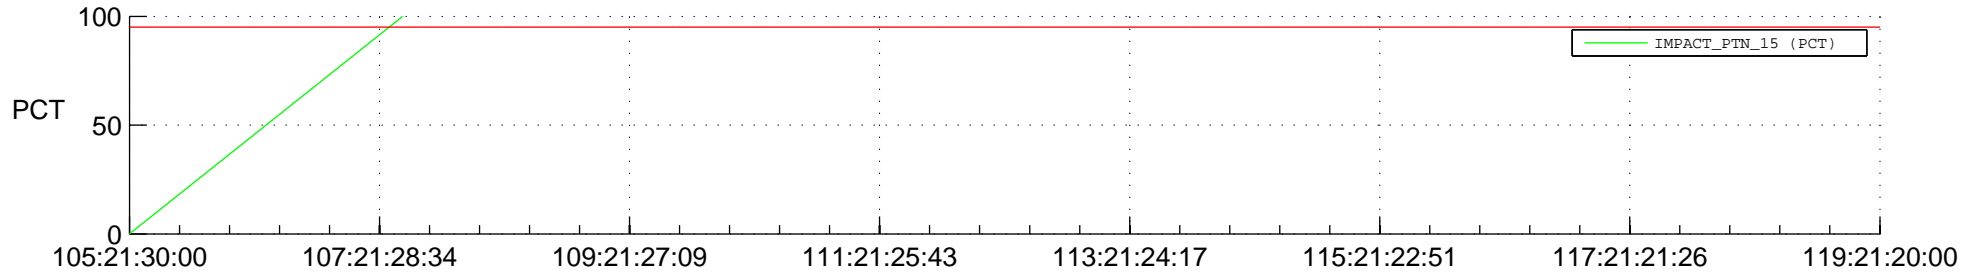

IMPACT_Percent_Full_Prediction