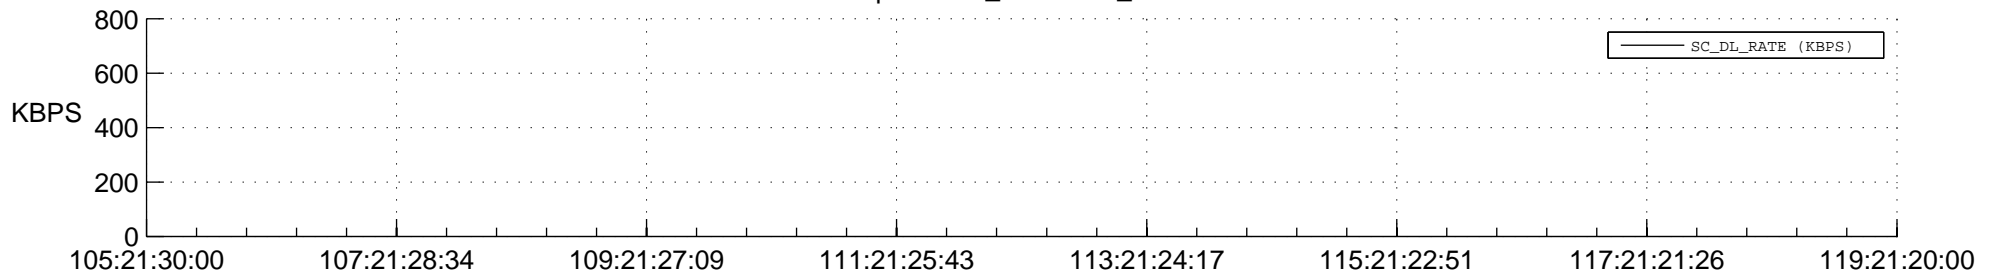

## Spacecraft\_DownLink\_Rate

Ground Time (2018:105:21:30:00.000 -2018:119:21:20:00.000)