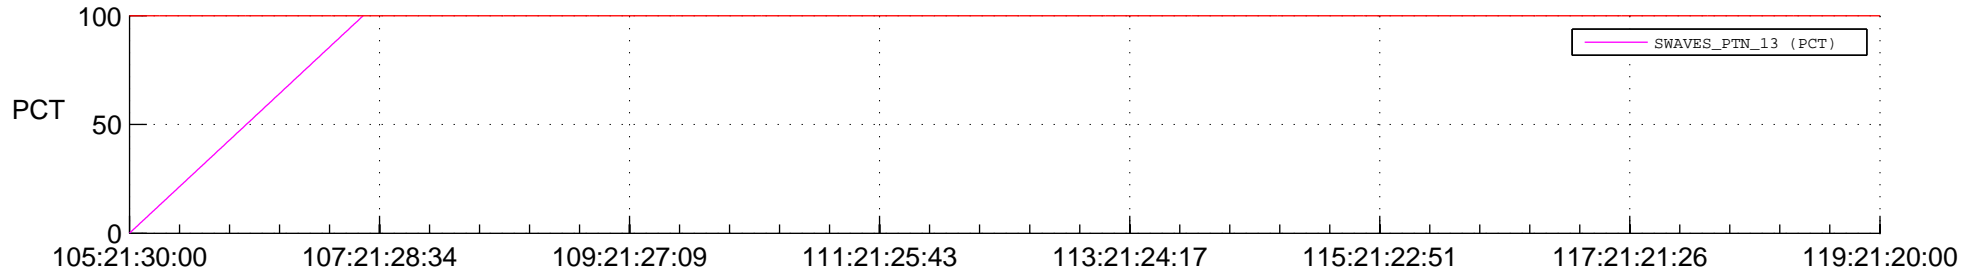

STEREO BEHIND SSR PCT Full Prediction

SWAVES_Percent_Full_Prediction