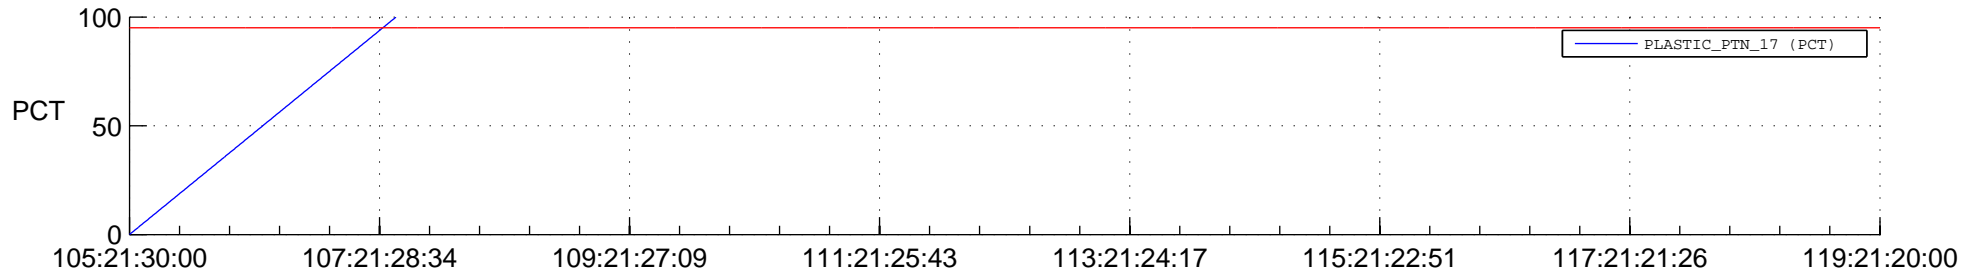

# STEREO BEHIND SSR PCT Full Prediction

## Spacecraft\_DownLink\_Rate

Ground Time (2018:105:21:30:00.000 -2018:119:21:20:00.000)