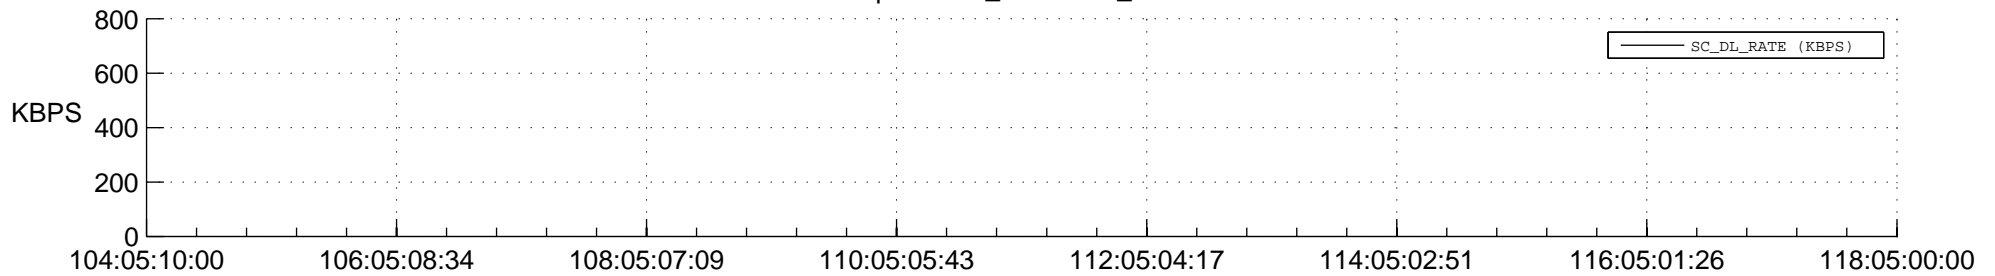

STEREO BEHIND SSR PCT Full Prediction

SWAVES_Percent_Full_Prediction

IMPACT_Percent_Full_Prediction

PLASTIC_Percent_Full_Prediction

Spacecraft_DownLink_Rate

Ground Time (2018:104:05:10:00.000 -2018:118:05:00:00.000)