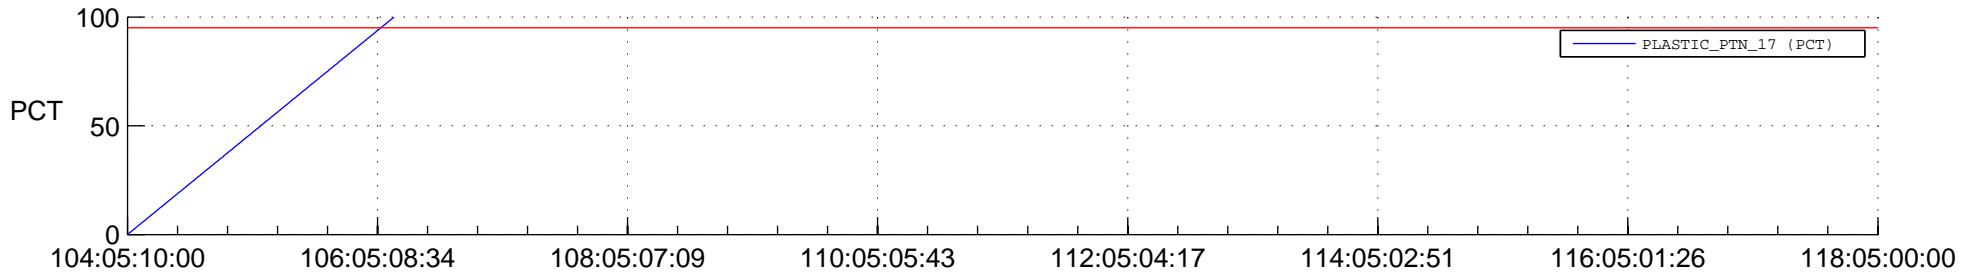

STEREO BEHIND SSR PCT Full Prediction

SWAVES_Percent_Full_Prediction

IMPACT_Percent_Full_Prediction

PLASTIC_Percent_Full_Prediction

Spacecraft_DownLink_Rate

Ground Time (2018:104:05:10:00.000 -2018:118:05:00:00.000)