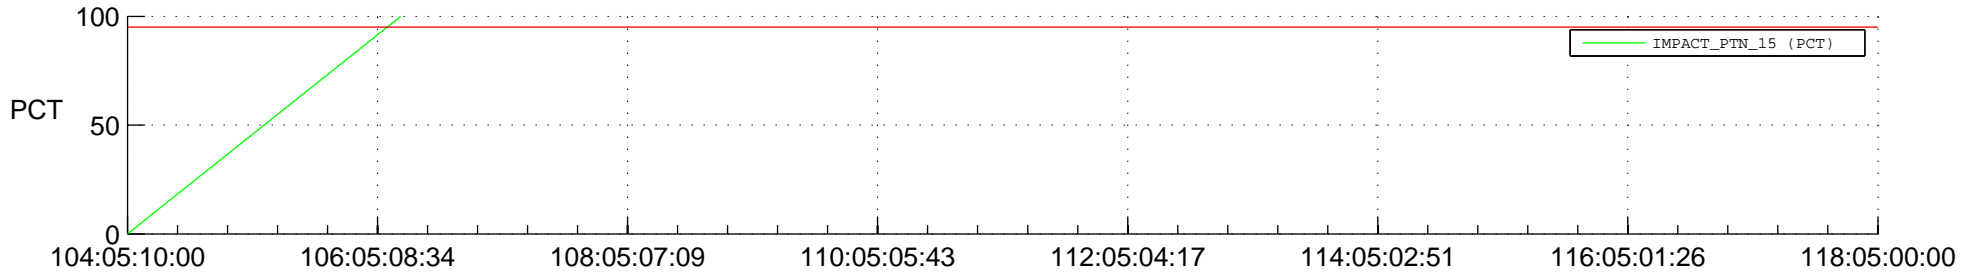

STEREO BEHIND SSR PCT Full Prediction

SWAVES_Percent_Full_Prediction

IMPACT_Percent_Full_Prediction

PLASTIC_Percent_Full_Prediction

Spacecraft_DownLink_Rate

Ground Time (2018:104:05:10:00.000 -2018:118:05:00:00.000)