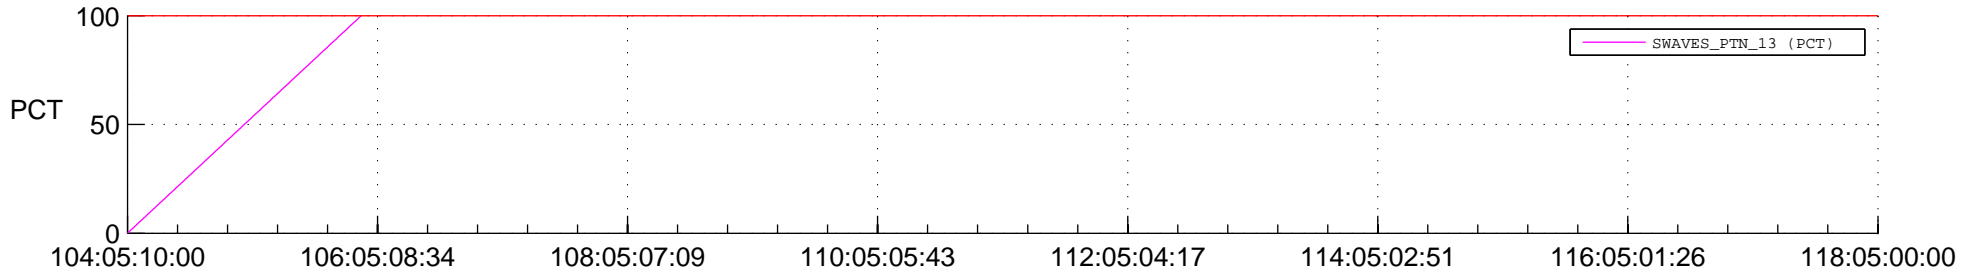

STEREO BEHIND SSR PCT Full Prediction

SWAVES_Percent_Full_Prediction

IMPACT_Percent_Full_Prediction

PLASTIC_Percent_Full_Prediction

Spacecraft_DownLink_Rate

Ground Time (2018:104:05:10:00.000 -2018:118:05:00:00.000)