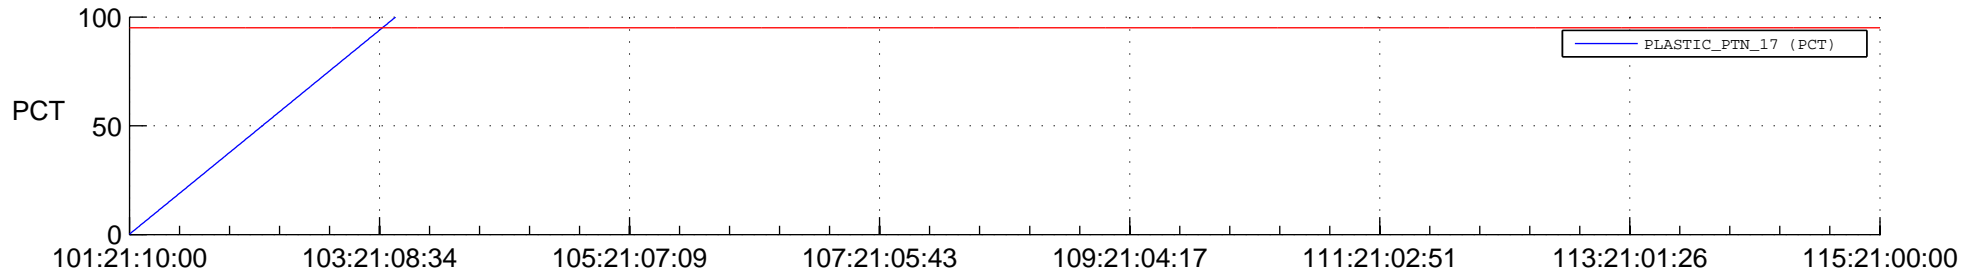

STEREO BEHIND SSR PCT Full Prediction

SWAVES_Percent_Full_Prediction

IMPACT_Percent_Full_Prediction

PLASTIC_Percent_Full_Prediction

Spacecraft_DownLink_Rate

Ground Time (2018:101:21:10:00.000 -2018:115:21:00:00.000)