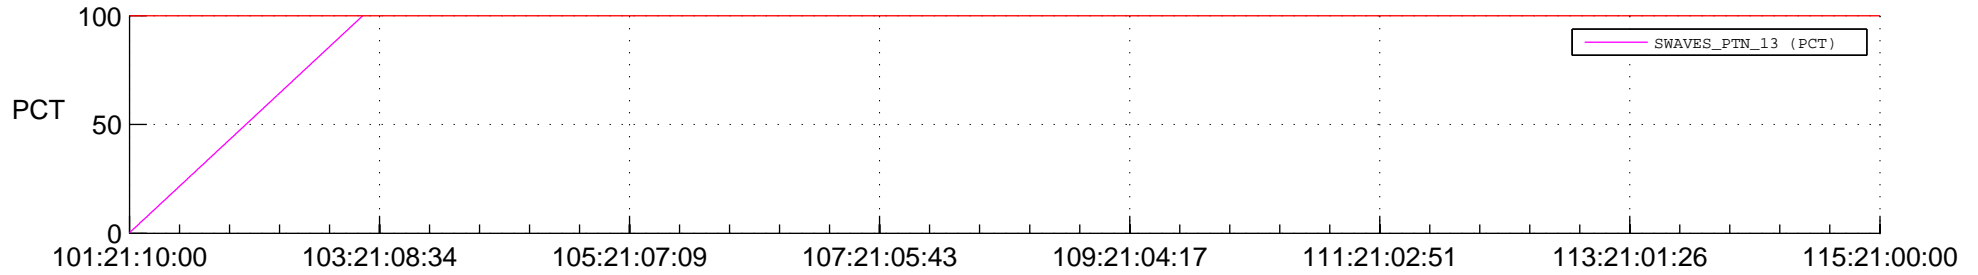

STEREO BEHIND SSR PCT Full Prediction

SWAVES_Percent_Full_Prediction

IMPACT_Percent_Full_Prediction

PLASTIC_Percent_Full_Prediction

Spacecraft_DownLink_Rate

Ground Time (2018:101:21:10:00.000 -2018:115:21:00:00.000)