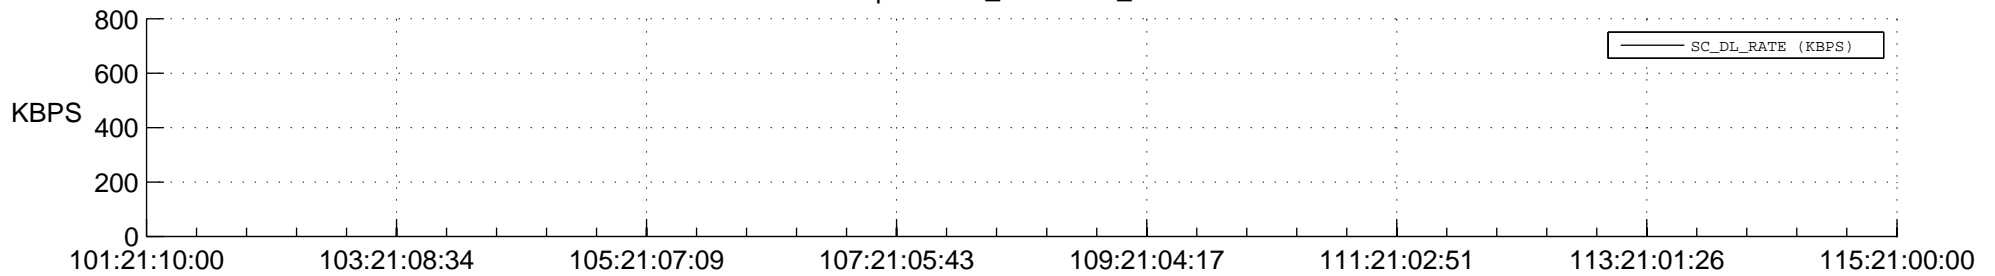

STEREO BEHIND SSR PCT Full Prediction

SWAVES_Percent_Full_Prediction

IMPACT_Percent_Full_Prediction

PLASTIC_Percent_Full_Prediction

Spacecraft_DownLink_Rate

Ground Time (2018:101:21:10:00.000 -2018:115:21:00:00.000)