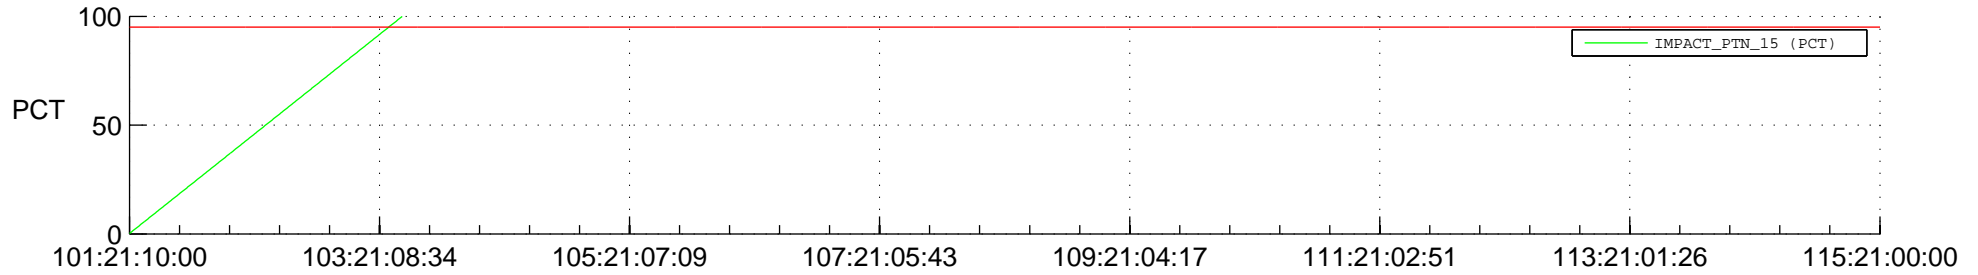

STEREO BEHIND SSR PCT Full Prediction

SWAVES_Percent_Full_Prediction

IMPACT_Percent_Full_Prediction

PLASTIC_Percent_Full_Prediction

Spacecraft_DownLink_Rate

Ground Time (2018:101:21:10:00.000 -2018:115:21:00:00.000)