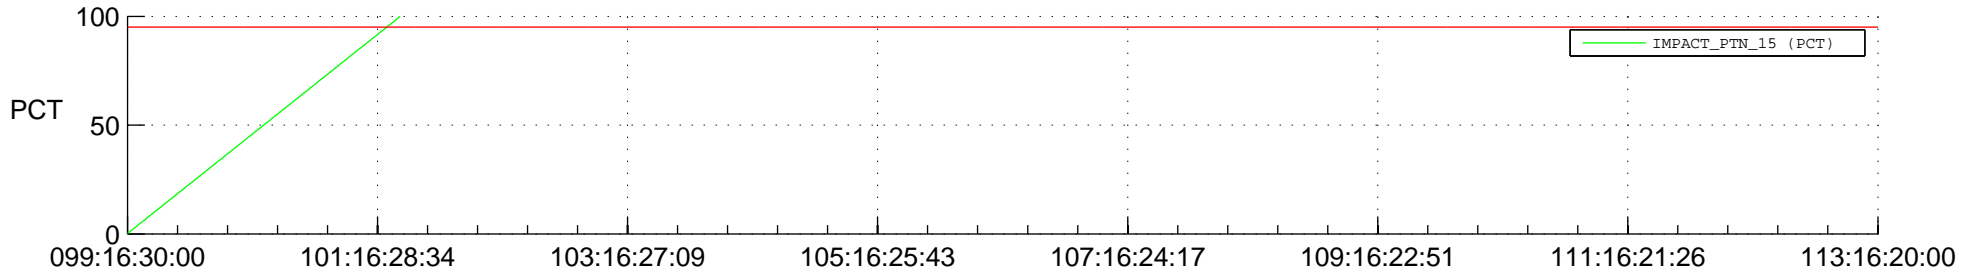

STEREO BEHIND SSR PCT Full Prediction

SWAVES_Percent_Full_Prediction

IMPACT_Percent_Full_Prediction

PLASTIC_Percent_Full_Prediction

Spacecraft_DownLink_Rate

Ground Time (2018:099:16:30:00.000 -2018:113:16:20:00.000)