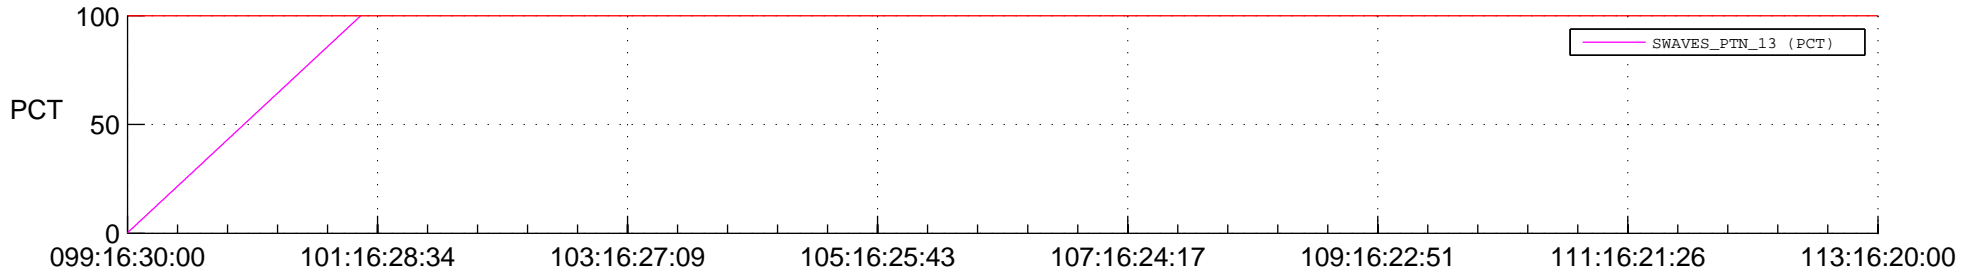

STEREO BEHIND SSR PCT Full Prediction

SWAVES_Percent_Full_Prediction

IMPACT_Percent_Full_Prediction

PLASTIC_Percent_Full_Prediction

Spacecraft_DownLink_Rate

Ground Time (2018:099:16:30:00.000 -2018:113:16:20:00.000)