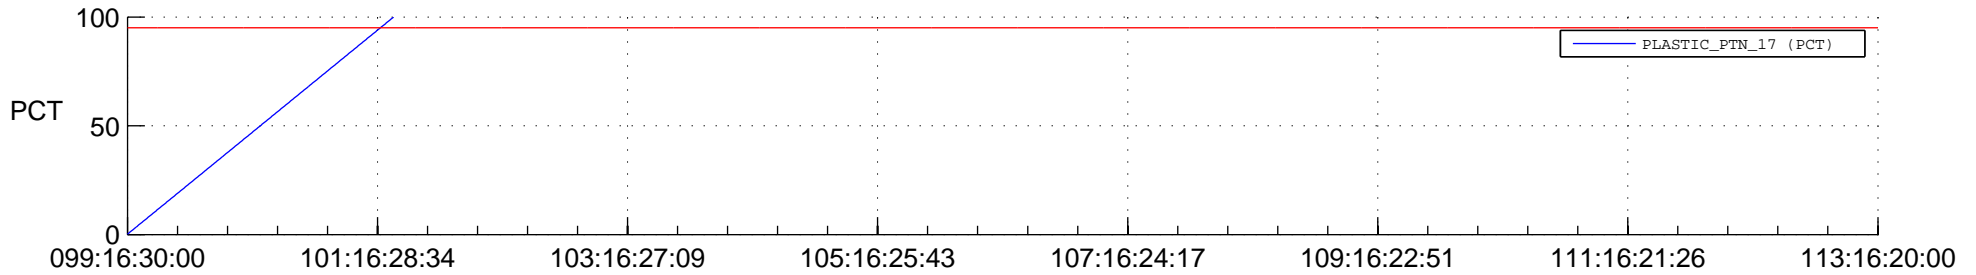

STEREO BEHIND SSR PCT Full Prediction

SWAVES_Percent_Full_Prediction

IMPACT_Percent_Full_Prediction

PLASTIC_Percent_Full_Prediction

Spacecraft_DownLink_Rate

Ground Time (2018:099:16:30:00.000 -2018:113:16:20:00.000)