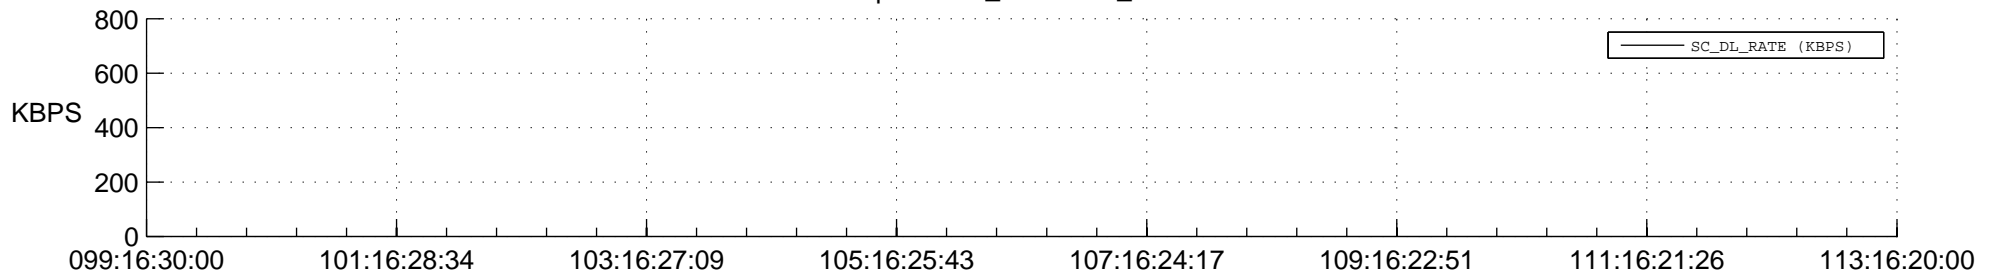

STEREO BEHIND SSR PCT Full Prediction

SWAVES_Percent_Full_Prediction

IMPACT_Percent_Full_Prediction

PLASTIC_Percent_Full_Prediction

Spacecraft_DownLink_Rate

Ground Time (2018:099:16:30:00.000 -2018:113:16:20:00.000)