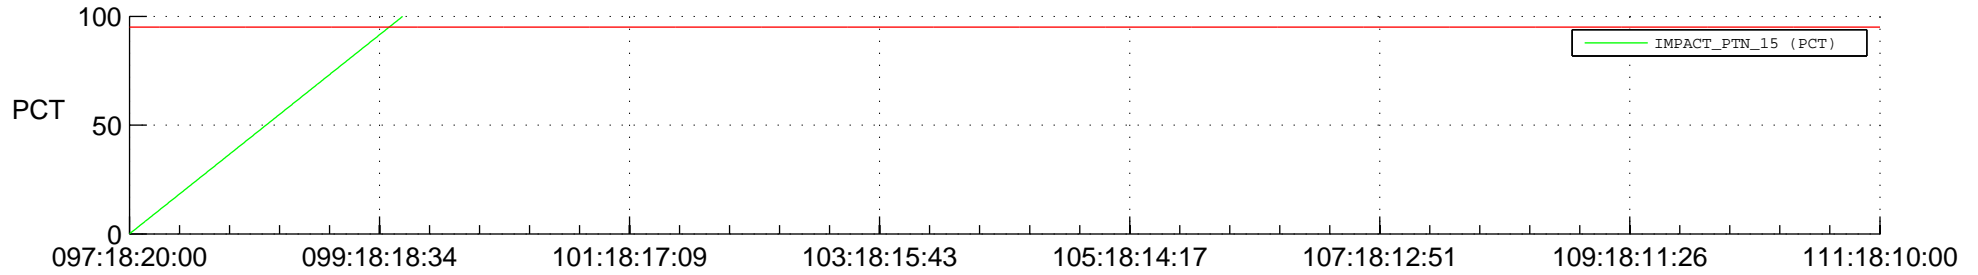

STEREO BEHIND SSR PCT Full Prediction

SWAVES_Percent_Full_Prediction

IMPACT_Percent_Full_Prediction

PLASTIC_Percent_Full_Prediction

Spacecraft_DownLink_Rate