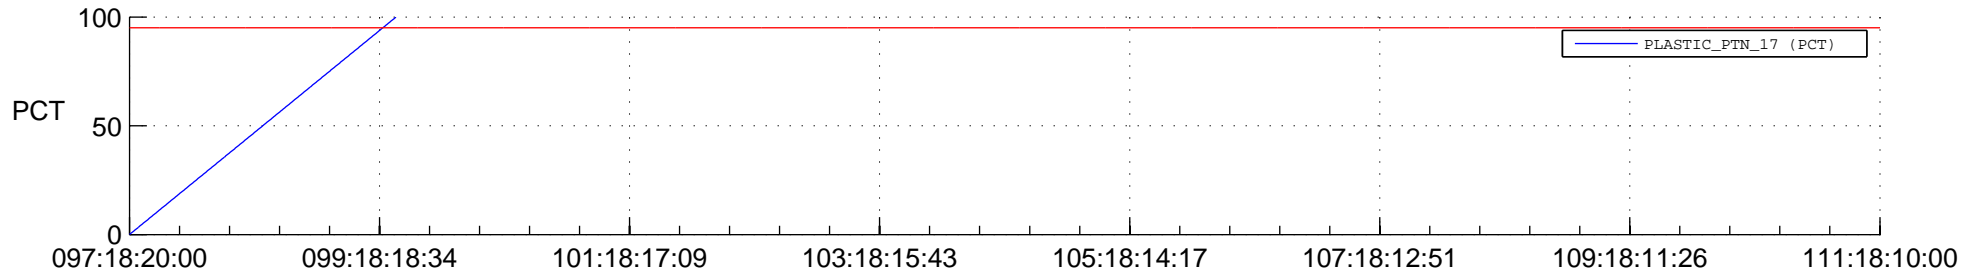

STEREO BEHIND SSR PCT Full Prediction

SWAVES_Percent_Full_Prediction

IMPACT_Percent_Full_Prediction

PLASTIC_Percent_Full_Prediction

Spacecraft_DownLink_Rate