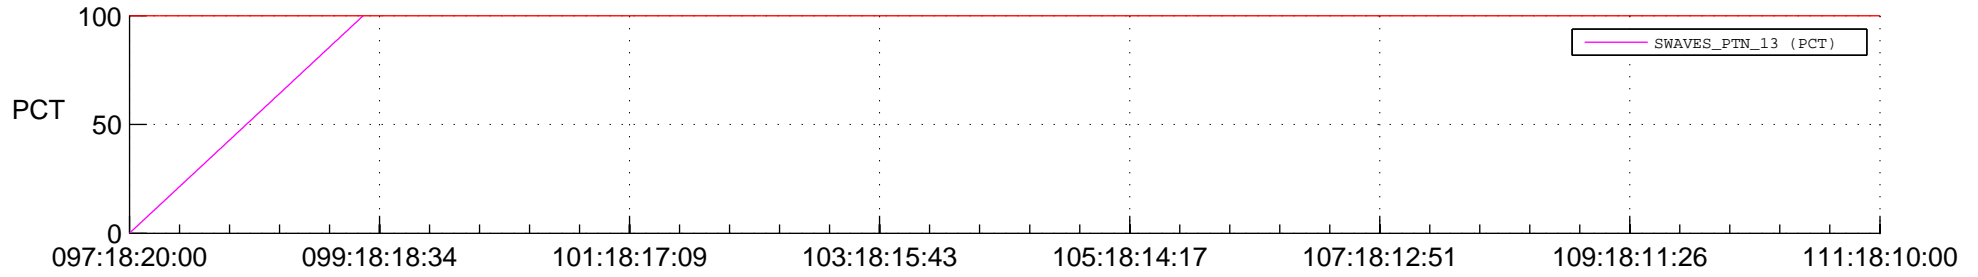

STEREO BEHIND SSR PCT Full Prediction

SWAVES_Percent_Full_Prediction

IMPACT_Percent_Full_Prediction

PLASTIC_Percent_Full_Prediction

Spacecraft_DownLink_Rate