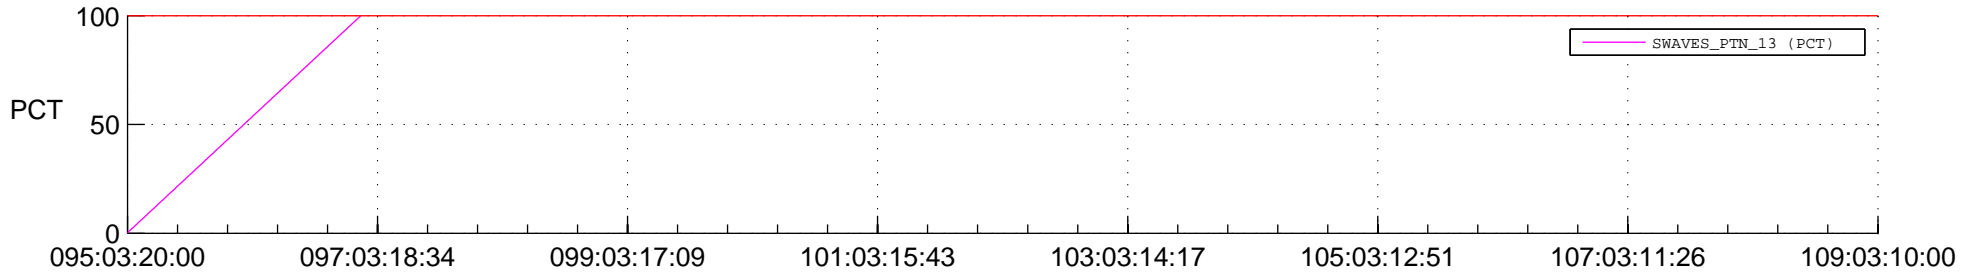

STEREO BEHIND SSR PCT Full Prediction

SWAVES_Percent_Full_Prediction