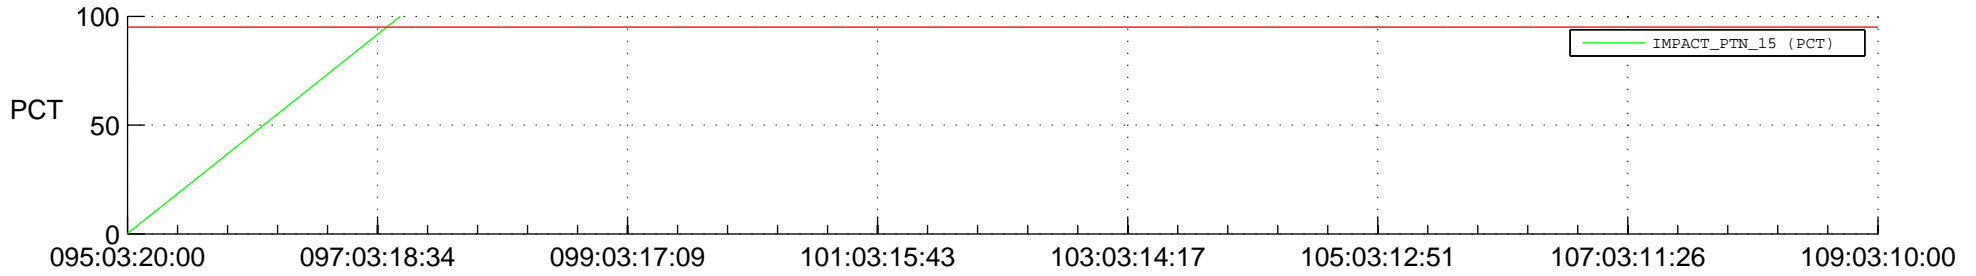

IMPACT_Percent_Full_Prediction