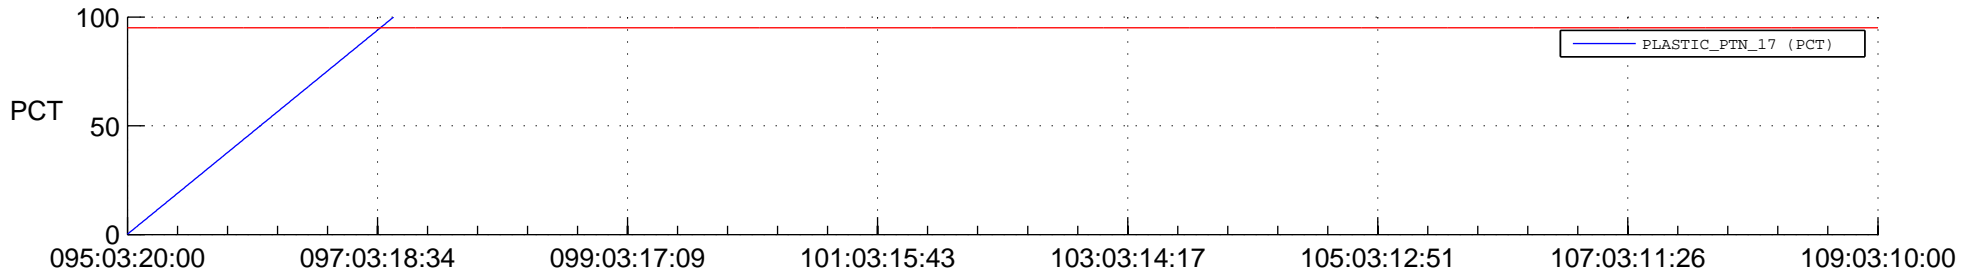

# STEREO BEHIND SSR PCT Full Prediction

## Spacecraft\_DownLink\_Rate

Ground Time (2018:095:03:20:00.000 -2018:109:03:10:00.000)