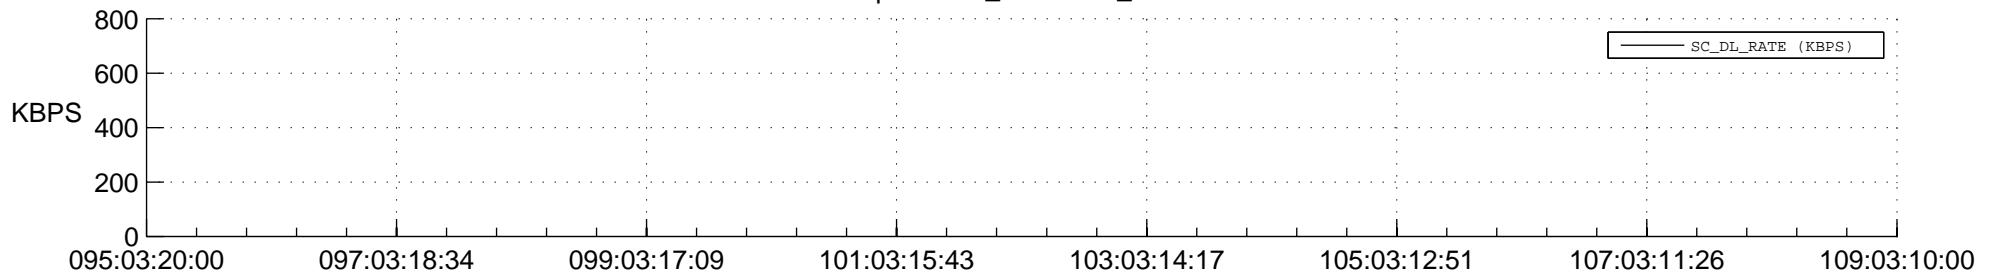

## Spacecraft\_DownLink\_Rate

Ground Time (2018:095:03:20:00.000 -2018:109:03:10:00.000)