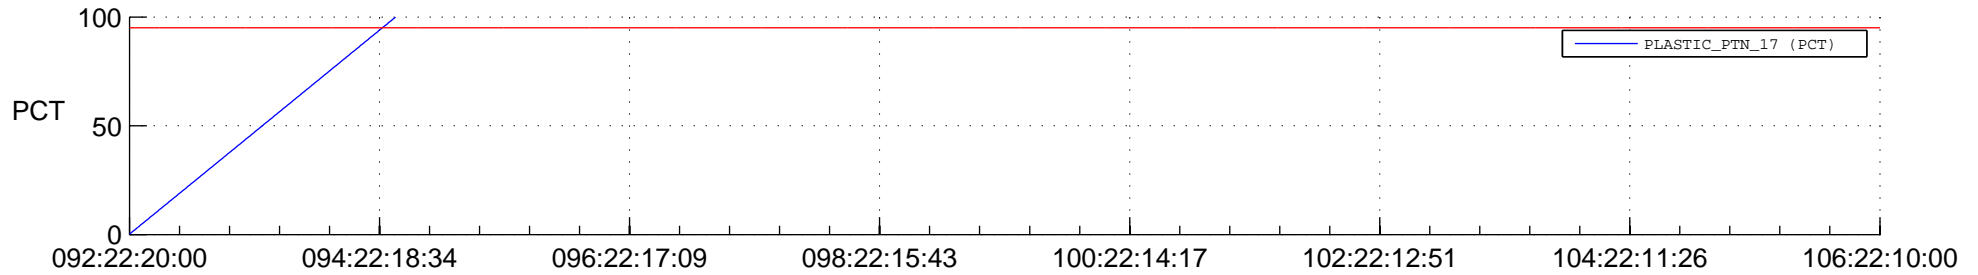

## Spacecraft\_DownLink\_Rate

Ground Time (2018:092:22:20:00.000 -2018:106:22:10:00.000)