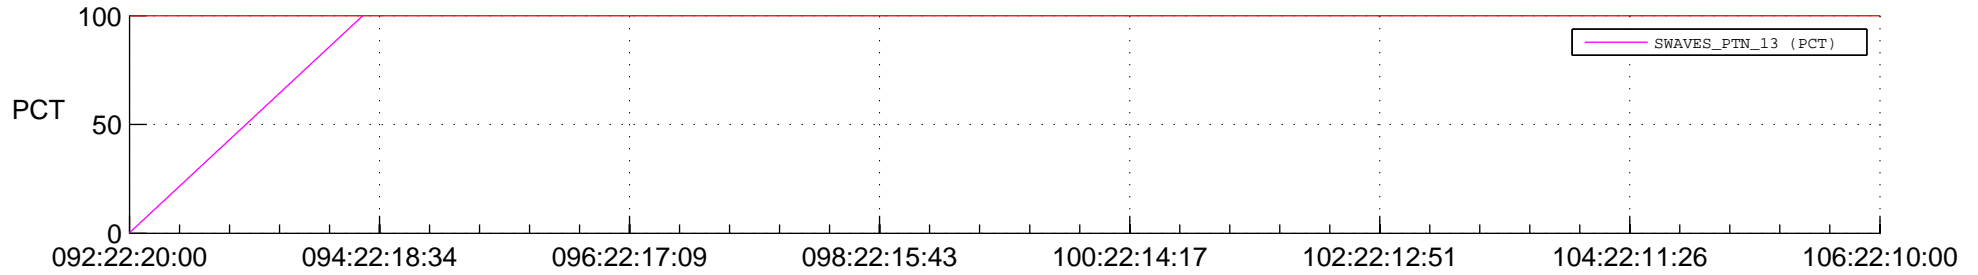

STEREO BEHIND SSR PCT Full Prediction

SWAVES_Percent_Full_Prediction