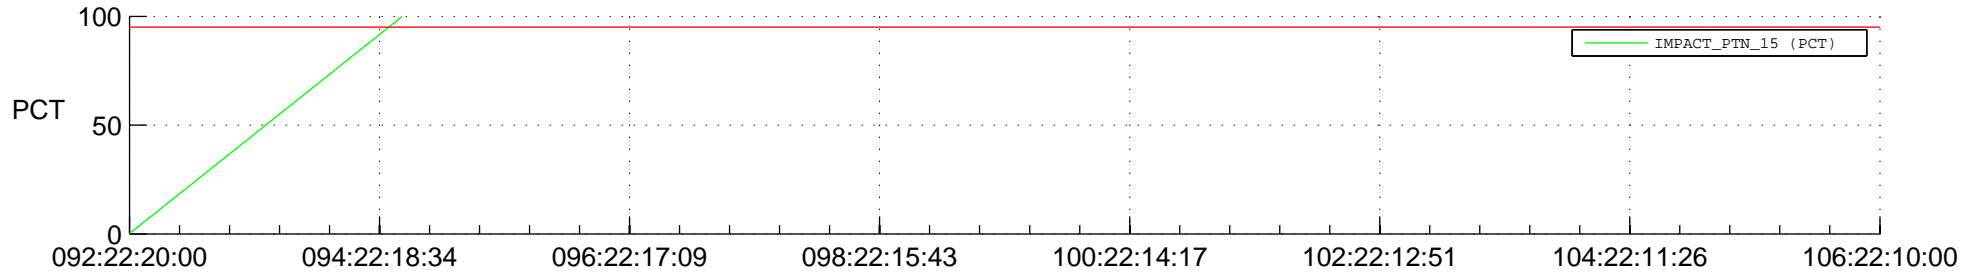

IMPACT_Percent_Full_Prediction