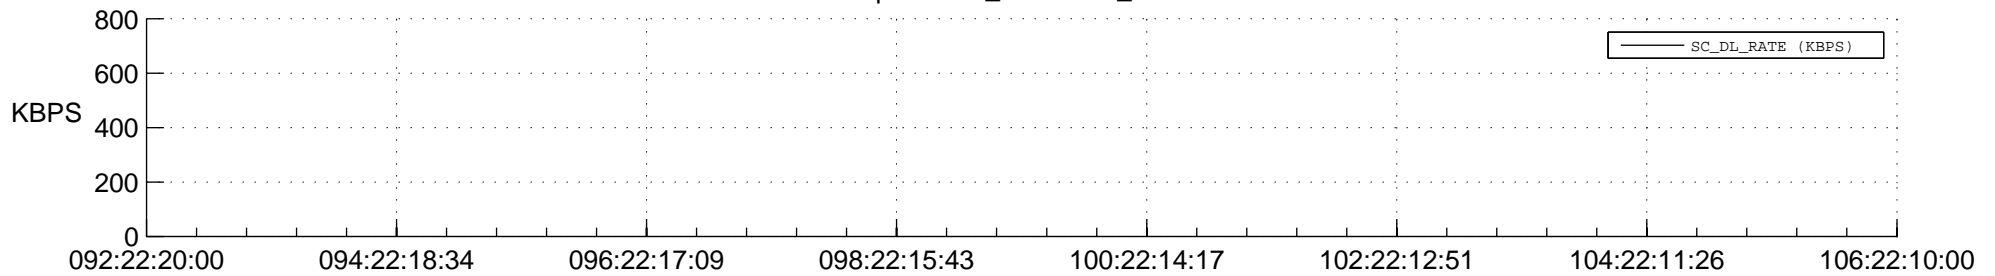

## Spacecraft\_DownLink\_Rate

Ground Time (2018:092:22:20:00.000 -2018:106:22:10:00.000)