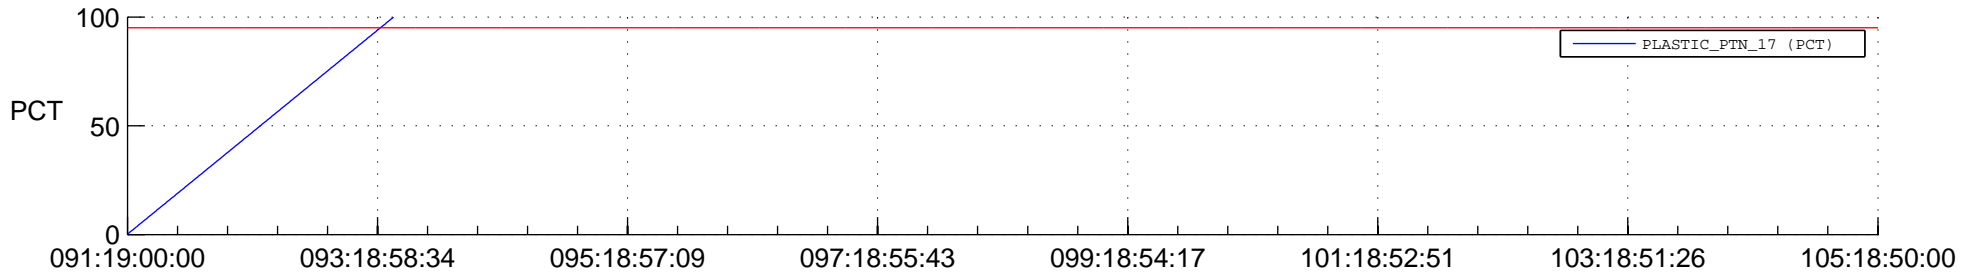

STEREO BEHIND SSR PCT Full Prediction

SWAVES_Percent_Full_Prediction

IMPACT_Percent_Full_Prediction

PLASTIC_Percent_Full_Prediction

Spacecraft_DownLink_Rate