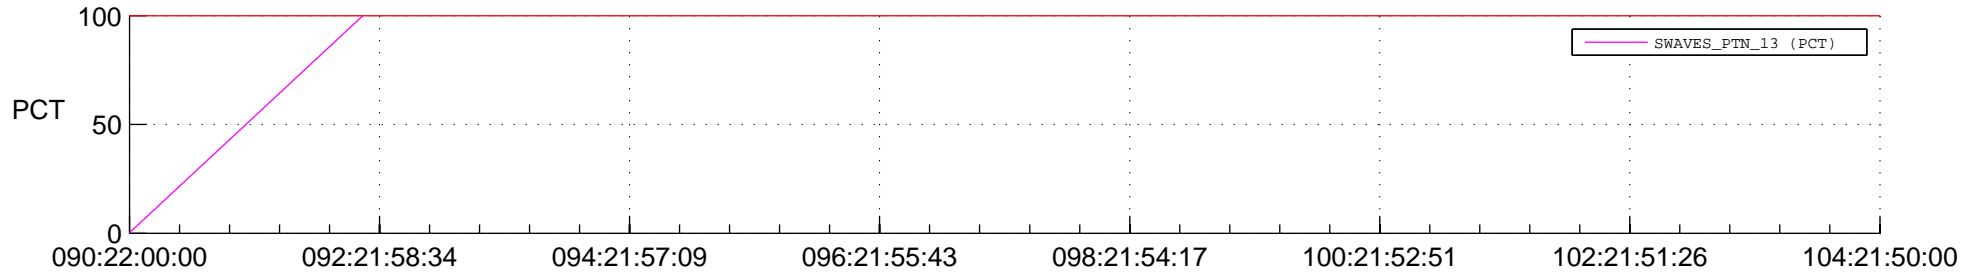

STEREO BEHIND SSR PCT Full Prediction

SWAVES_Percent_Full_Prediction

IMPACT_Percent_Full_Prediction

PLASTIC_Percent_Full_Prediction

Spacecraft_DownLink_Rate

Ground Time (2018:090:22:00:00.000 -2018:104:21:50:00.000)