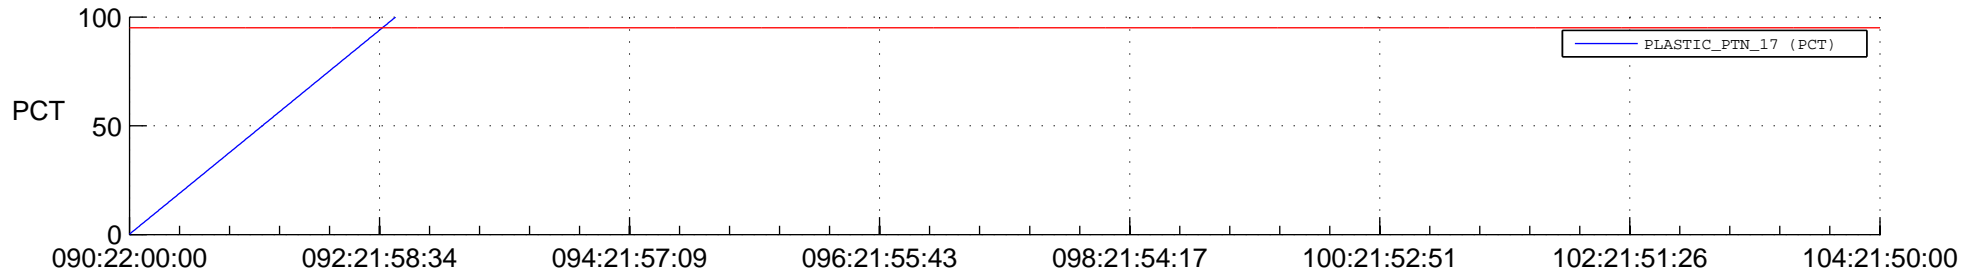

STEREO BEHIND SSR PCT Full Prediction

SWAVES_Percent_Full_Prediction

IMPACT_Percent_Full_Prediction

PLASTIC_Percent_Full_Prediction

Spacecraft_DownLink_Rate

Ground Time (2018:090:22:00:00.000 -2018:104:21:50:00.000)