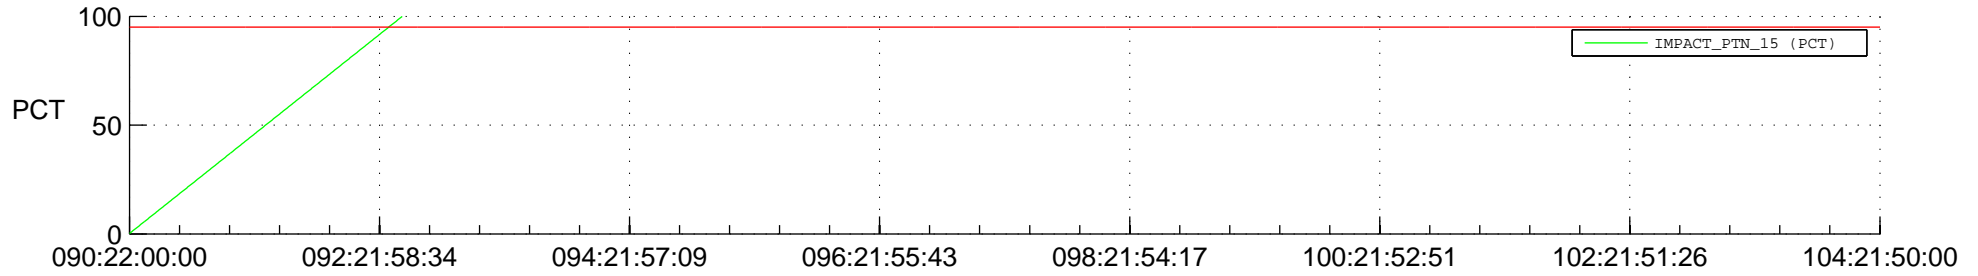

STEREO BEHIND SSR PCT Full Prediction

SWAVES_Percent_Full_Prediction

IMPACT_Percent_Full_Prediction

PLASTIC_Percent_Full_Prediction

Spacecraft_DownLink_Rate

Ground Time (2018:090:22:00:00.000 -2018:104:21:50:00.000)