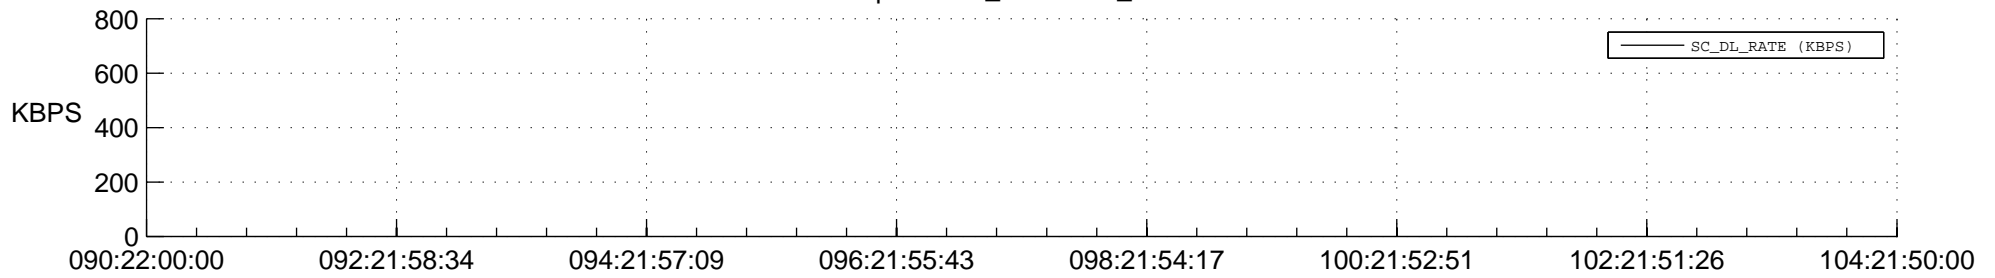

STEREO BEHIND SSR PCT Full Prediction

SWAVES_Percent_Full_Prediction

IMPACT_Percent_Full_Prediction

PLASTIC_Percent_Full_Prediction

Spacecraft_DownLink_Rate

Ground Time (2018:090:22:00:00.000 -2018:104:21:50:00.000)