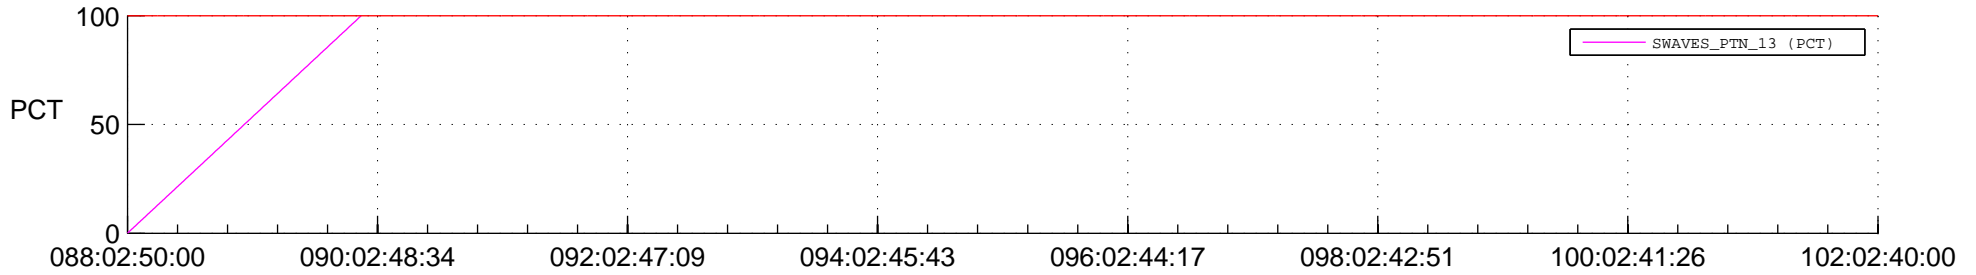

STEREO BEHIND SSR PCT Full Prediction

SWAVES_Percent_Full_Prediction