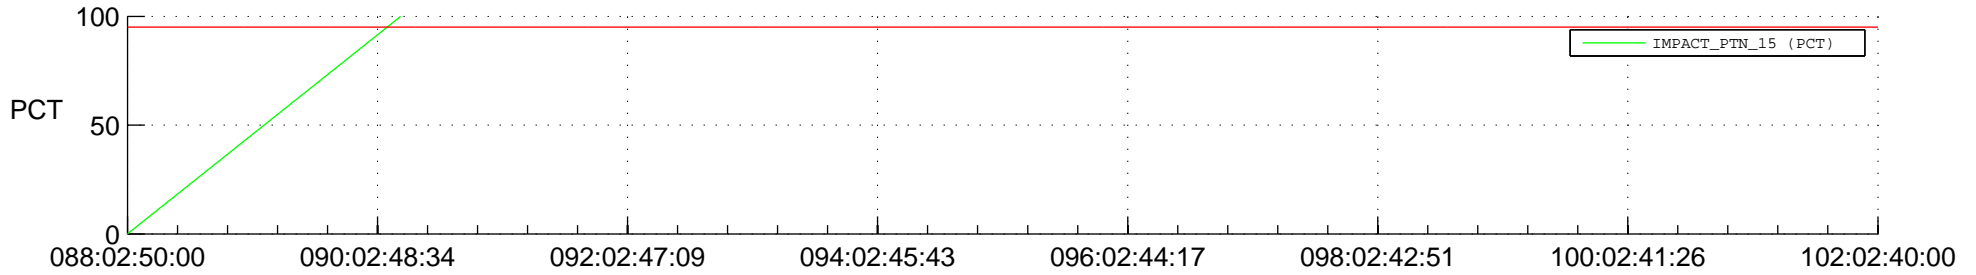

IMPACT_Percent_Full_Prediction