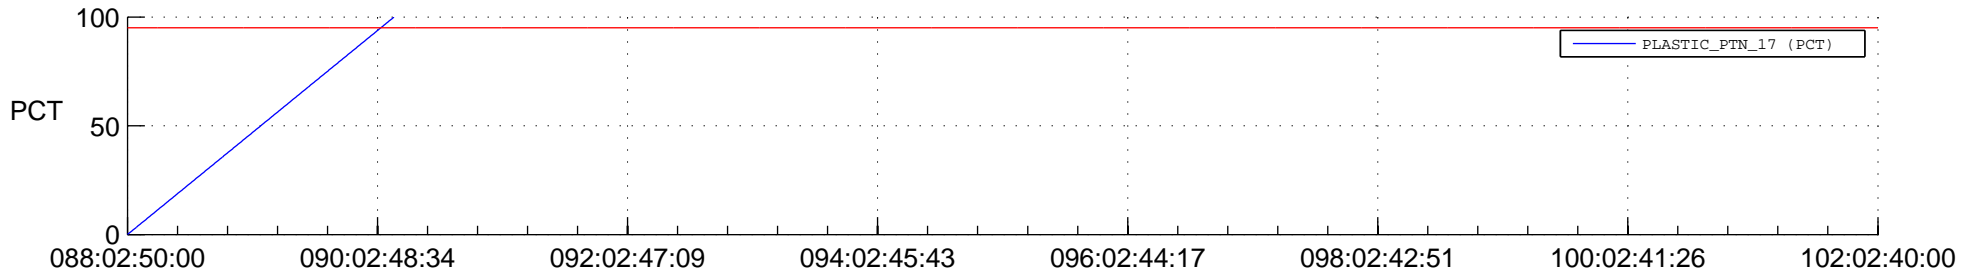

## Spacecraft\_DownLink\_Rate

Ground Time (2018:088:02:50:00.000 -2018:102:02:40:00.000)