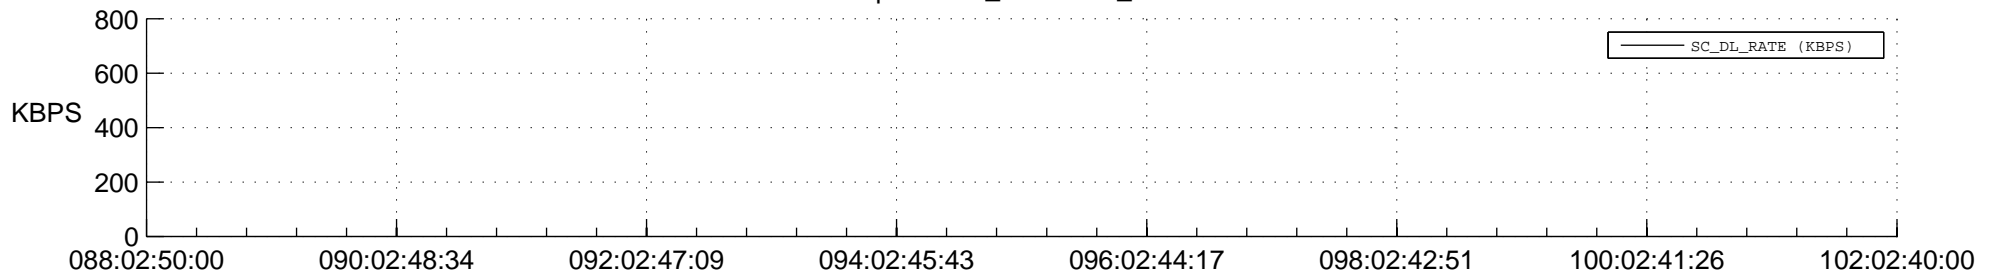

## Spacecraft\_DownLink\_Rate

Ground Time (2018:088:02:50:00.000 -2018:102:02:40:00.000)