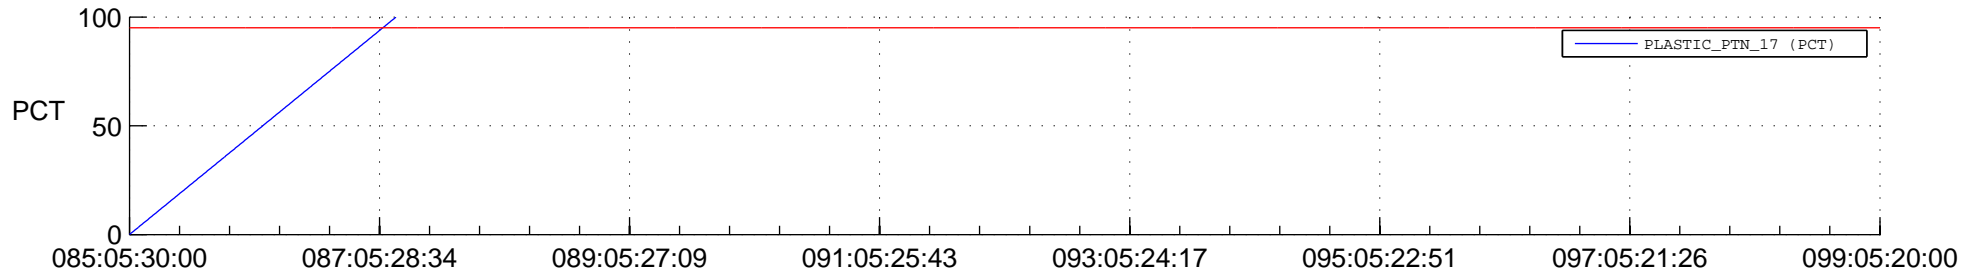

STEREO BEHIND SSR PCT Full Prediction

SWAVES_Percent_Full_Prediction

IMPACT_Percent_Full_Prediction

PLASTIC_Percent_Full_Prediction

Spacecraft_DownLink_Rate

Ground Time (2018:085:05:30:00.000 -2018:099:05:20:00.000)