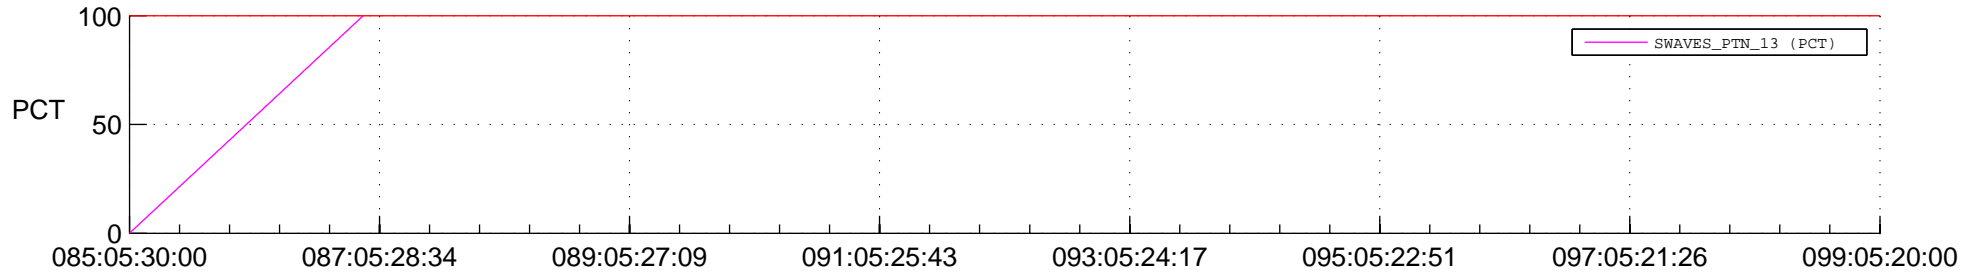

STEREO BEHIND SSR PCT Full Prediction

SWAVES_Percent_Full_Prediction

IMPACT_Percent_Full_Prediction

PLASTIC_Percent_Full_Prediction

Spacecraft_DownLink_Rate

Ground Time (2018:085:05:30:00.000 -2018:099:05:20:00.000)