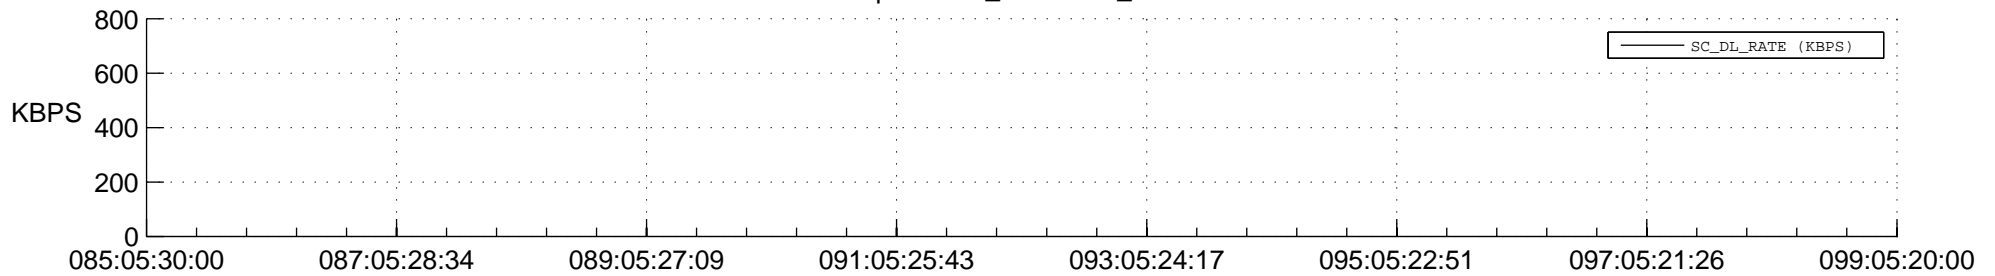

STEREO BEHIND SSR PCT Full Prediction

SWAVES_Percent_Full_Prediction

IMPACT_Percent_Full_Prediction

PLASTIC_Percent_Full_Prediction

Spacecraft_DownLink_Rate

Ground Time (2018:085:05:30:00.000 -2018:099:05:20:00.000)