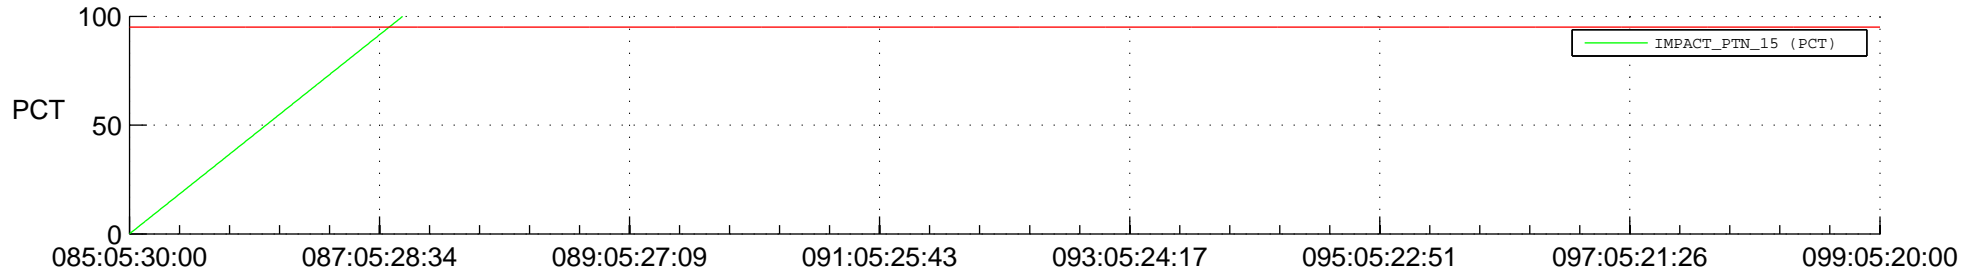

STEREO BEHIND SSR PCT Full Prediction

SWAVES_Percent_Full_Prediction

IMPACT_Percent_Full_Prediction

PLASTIC_Percent_Full_Prediction

Spacecraft_DownLink_Rate

Ground Time (2018:085:05:30:00.000 -2018:099:05:20:00.000)