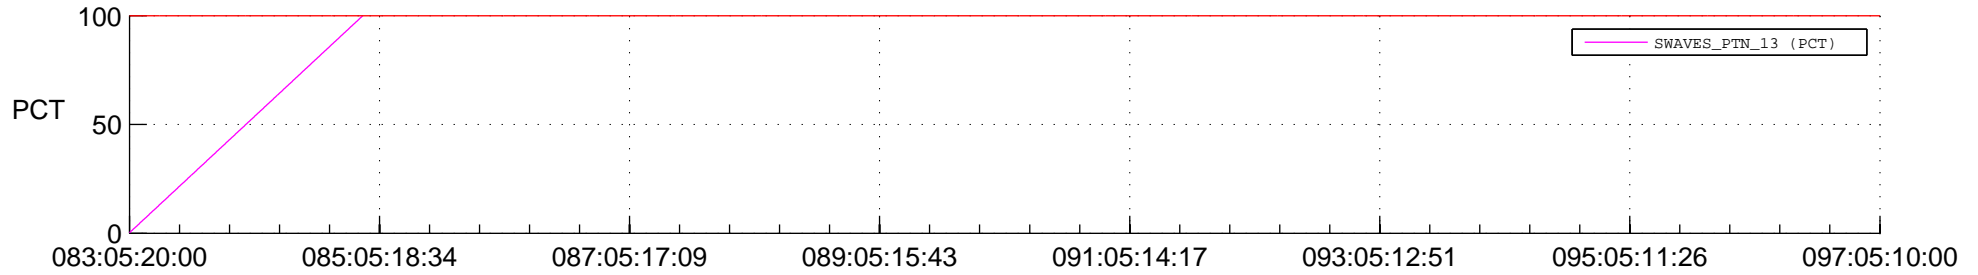

STEREO BEHIND SSR PCT Full Prediction

SWAVES_Percent_Full_Prediction