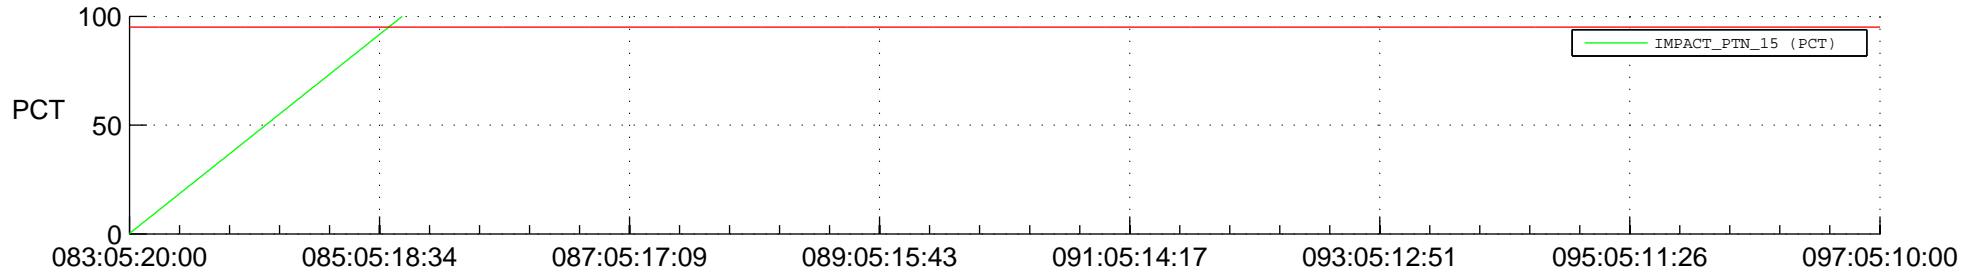

IMPACT_Percent_Full_Prediction