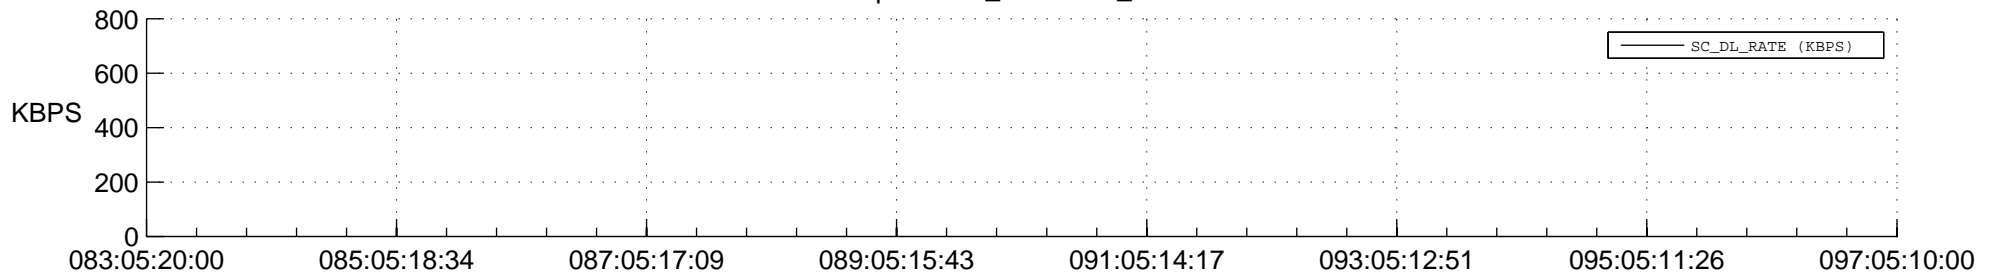

## Spacecraft\_DownLink\_Rate

Ground Time (2018:083:05:20:00.000 - 2018:097:05:10:00.000)