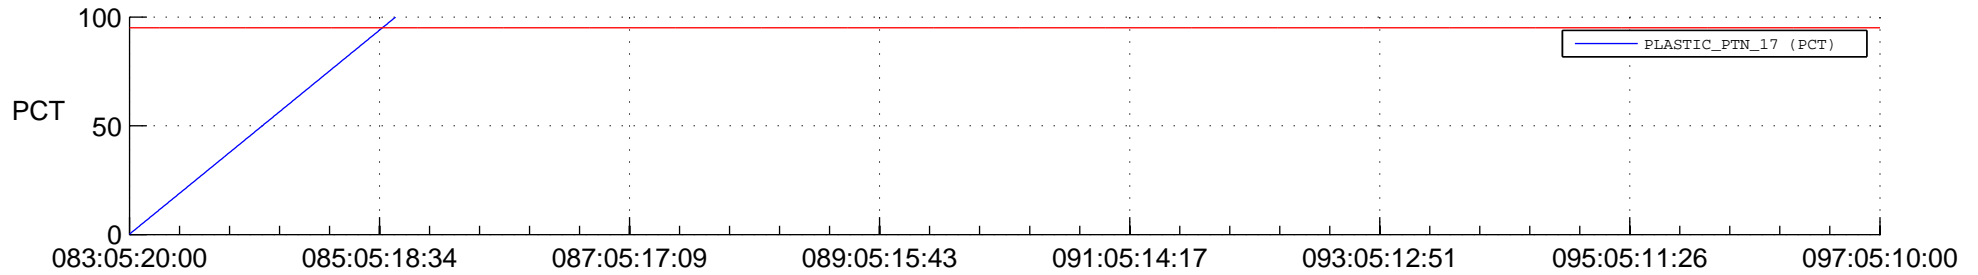

## Spacecraft\_DownLink\_Rate

Ground Time (2018:083:05:20:00.000 - 2018:097:05:10:00.000)