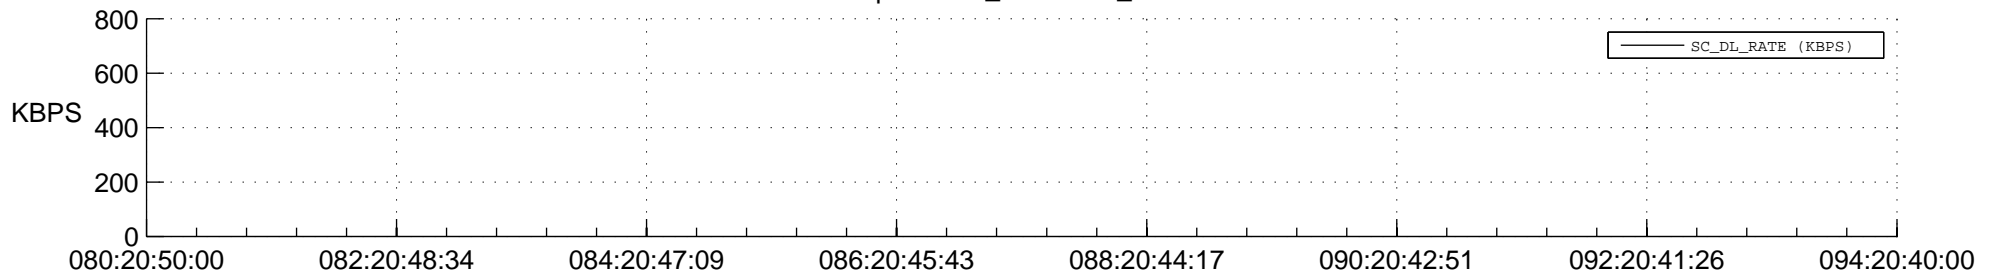

STEREO BEHIND SSR PCT Full Prediction

SWAVES_Percent_Full_Prediction

IMPACT_Percent_Full_Prediction

PLASTIC_Percent_Full_Prediction

Spacecraft_DownLink_Rate

Ground Time (2018:080:20:50:00.000 - 2018:094:20:40:00.000)