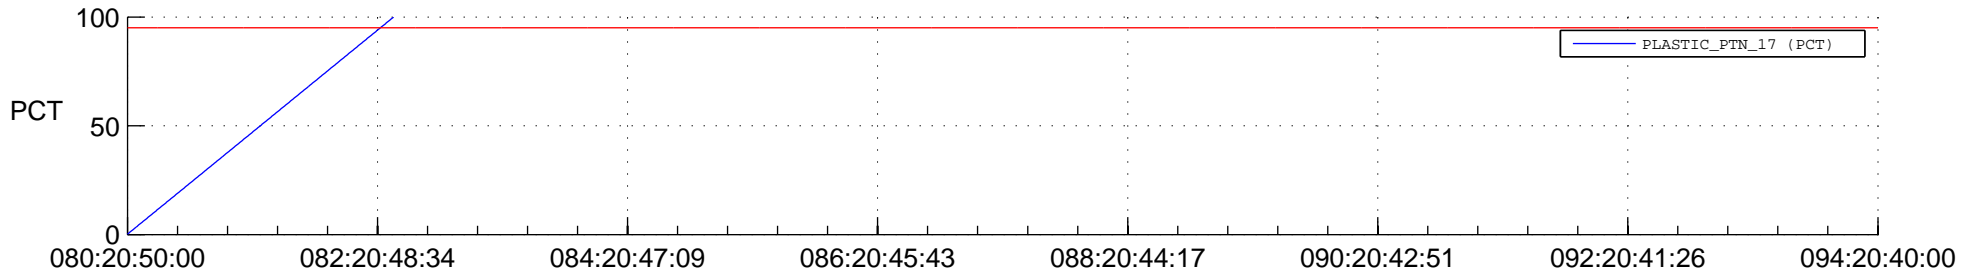

STEREO BEHIND SSR PCT Full Prediction

SWAVES_Percent_Full_Prediction

IMPACT_Percent_Full_Prediction

PLASTIC_Percent_Full_Prediction

Spacecraft_DownLink_Rate

Ground Time (2018:080:20:50:00.000 - 2018:094:20:40:00.000)