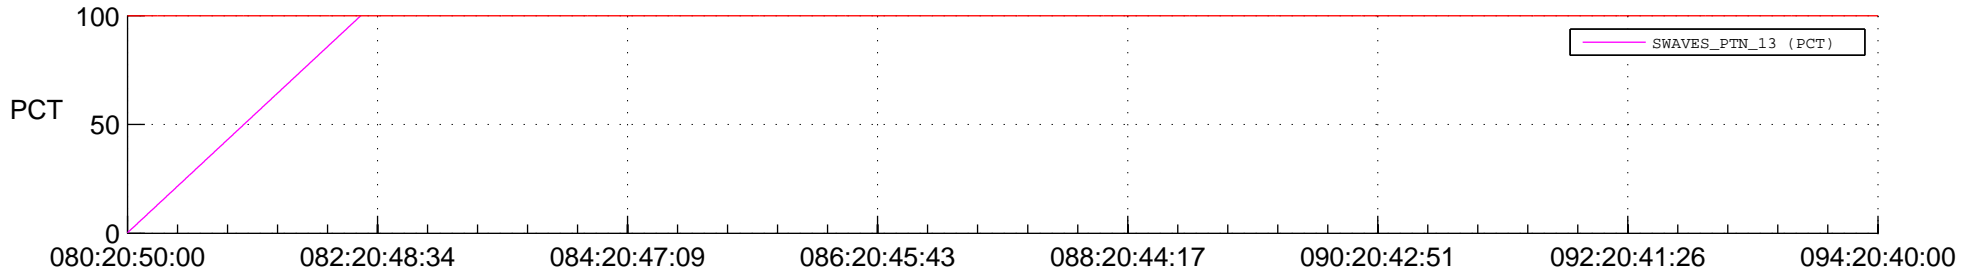

STEREO BEHIND SSR PCT Full Prediction

SWAVES_Percent_Full_Prediction

IMPACT_Percent_Full_Prediction

PLASTIC_Percent_Full_Prediction

Spacecraft_DownLink_Rate

Ground Time (2018:080:20:50:00.000 - 2018:094:20:40:00.000)