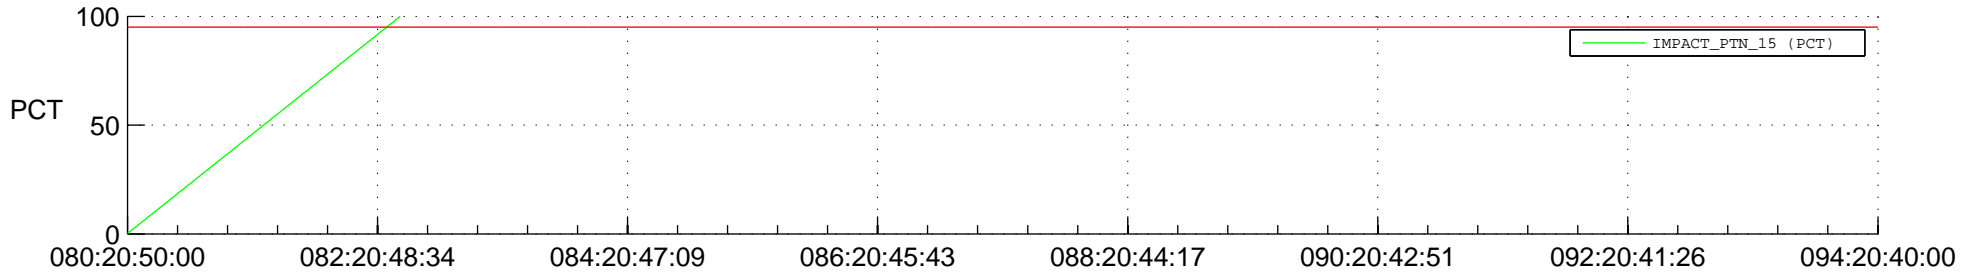

STEREO BEHIND SSR PCT Full Prediction

SWAVES_Percent_Full_Prediction

IMPACT_Percent_Full_Prediction

PLASTIC_Percent_Full_Prediction

Spacecraft_DownLink_Rate

Ground Time (2018:080:20:50:00.000 - 2018:094:20:40:00.000)