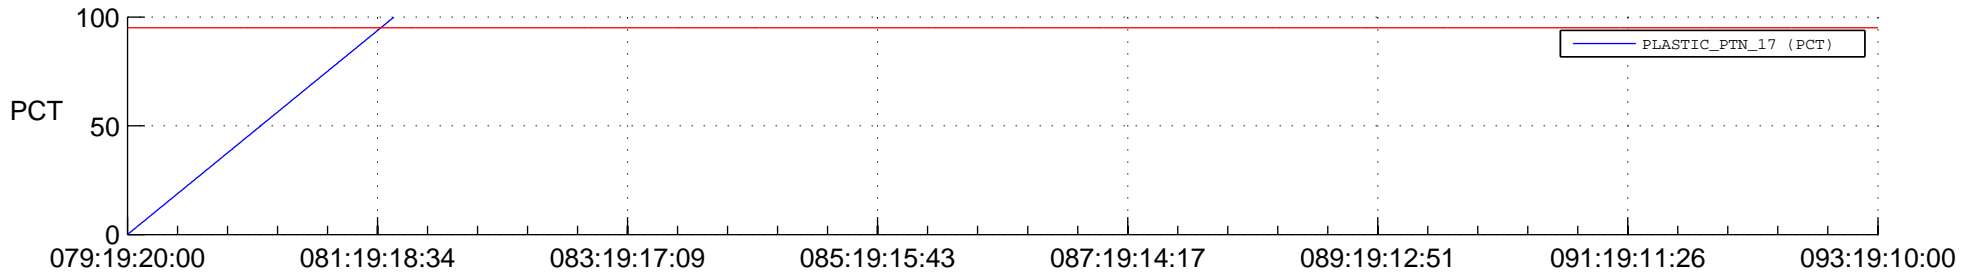

STEREO BEHIND SSR PCT Full Prediction

SWAVES_Percent_Full_Prediction

IMPACT_Percent_Full_Prediction

PLASTIC_Percent_Full_Prediction

Spacecraft_DownLink_Rate

Ground Time (2018:079:19:20:00.000 -2018:093:19:10:00.000)