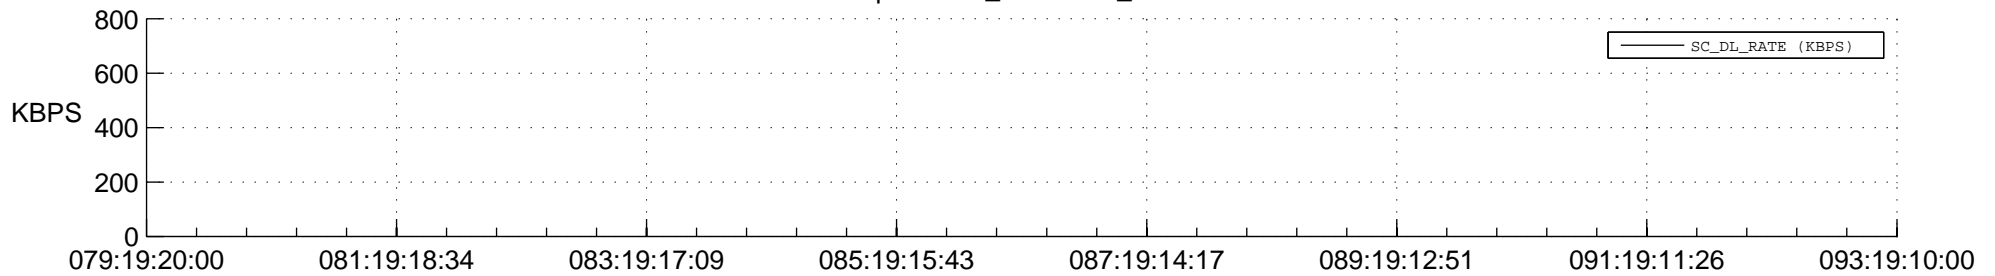

STEREO BEHIND SSR PCT Full Prediction

SWAVES_Percent_Full_Prediction

IMPACT_Percent_Full_Prediction

PLASTIC_Percent_Full_Prediction

Spacecraft_DownLink_Rate

Ground Time (2018:079:19:20:00.000 -2018:093:19:10:00.000)