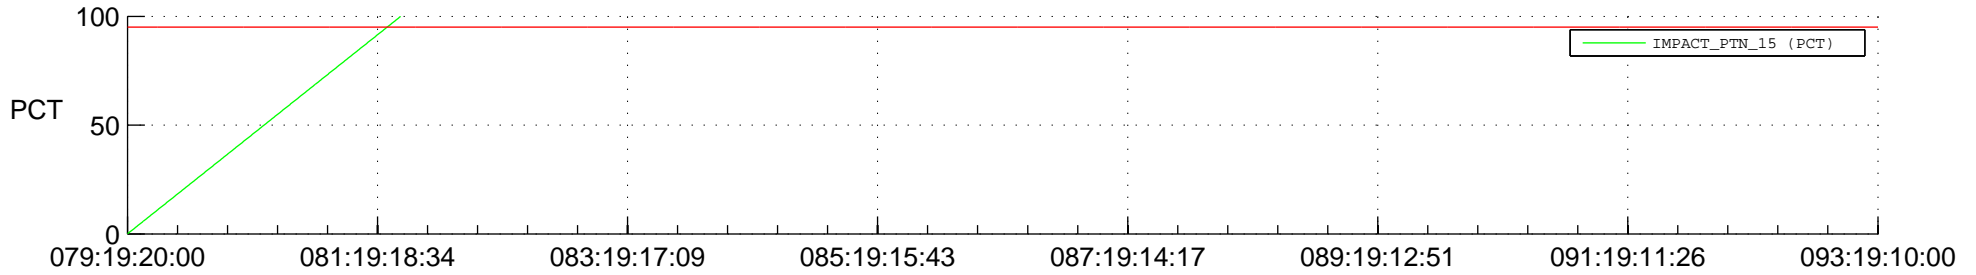

STEREO BEHIND SSR PCT Full Prediction

SWAVES_Percent_Full_Prediction

IMPACT_Percent_Full_Prediction

PLASTIC_Percent_Full_Prediction

Spacecraft_DownLink_Rate

Ground Time (2018:079:19:20:00.000 -2018:093:19:10:00.000)