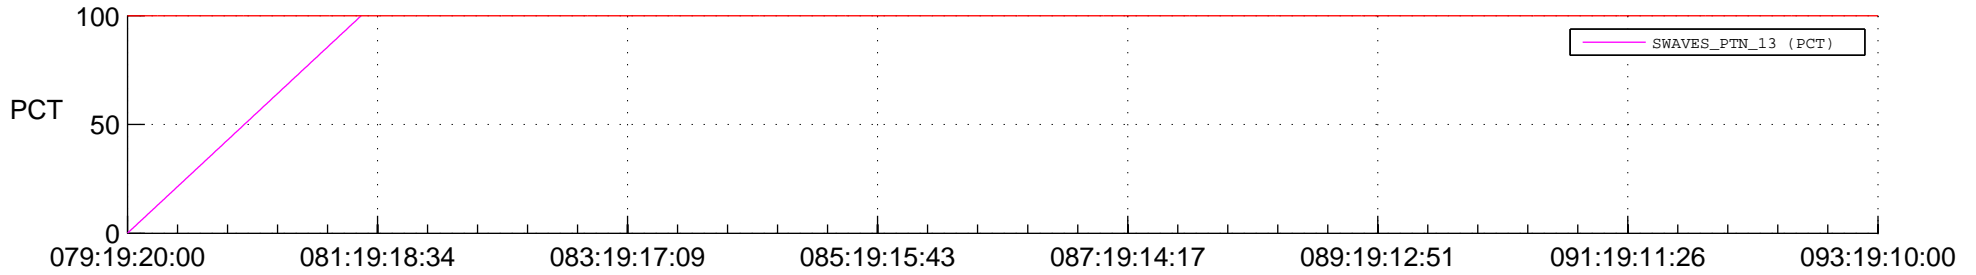

STEREO BEHIND SSR PCT Full Prediction

SWAVES_Percent_Full_Prediction

IMPACT_Percent_Full_Prediction

PLASTIC_Percent_Full_Prediction

Spacecraft_DownLink_Rate

Ground Time (2018:079:19:20:00.000 -2018:093:19:10:00.000)