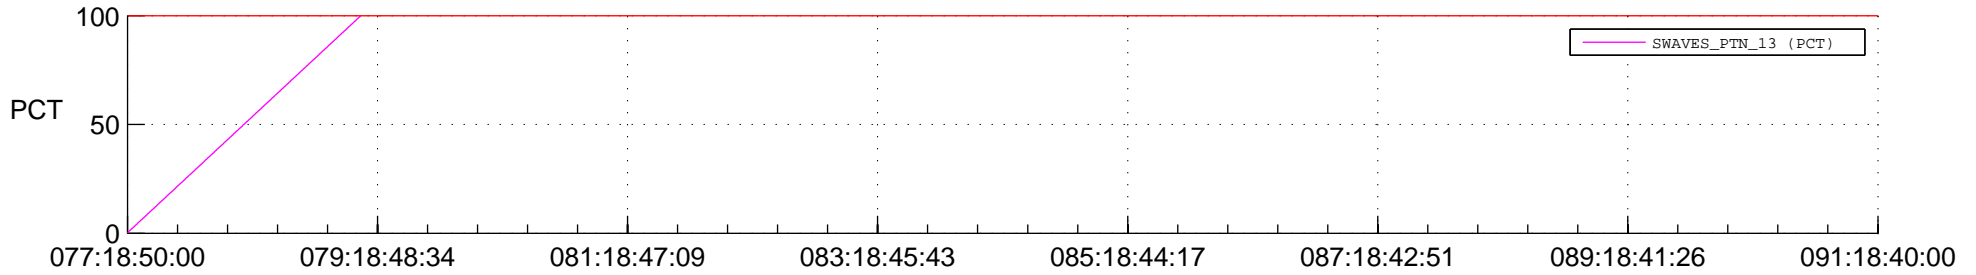

STEREO BEHIND SSR PCT Full Prediction

SWAVES_Percent_Full_Prediction