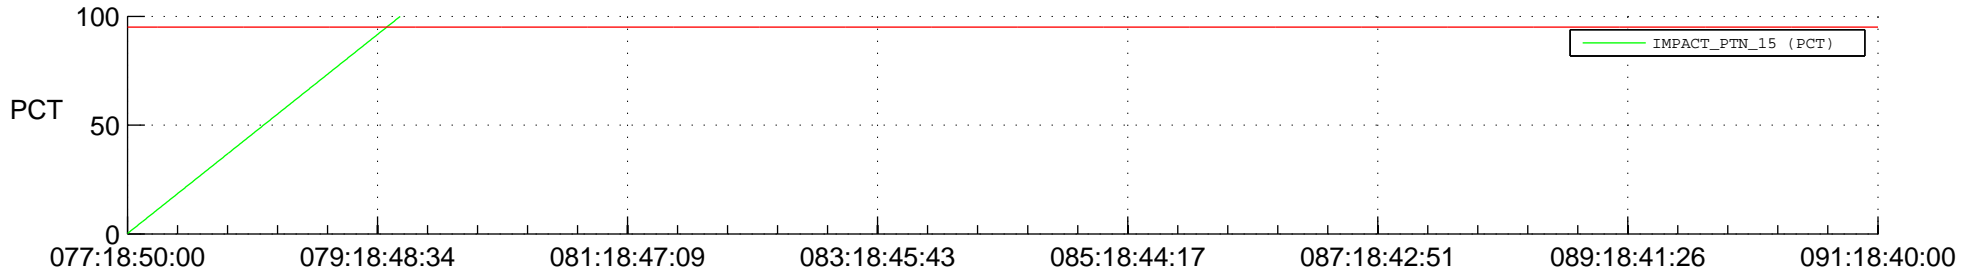

IMPACT_Percent_Full_Prediction