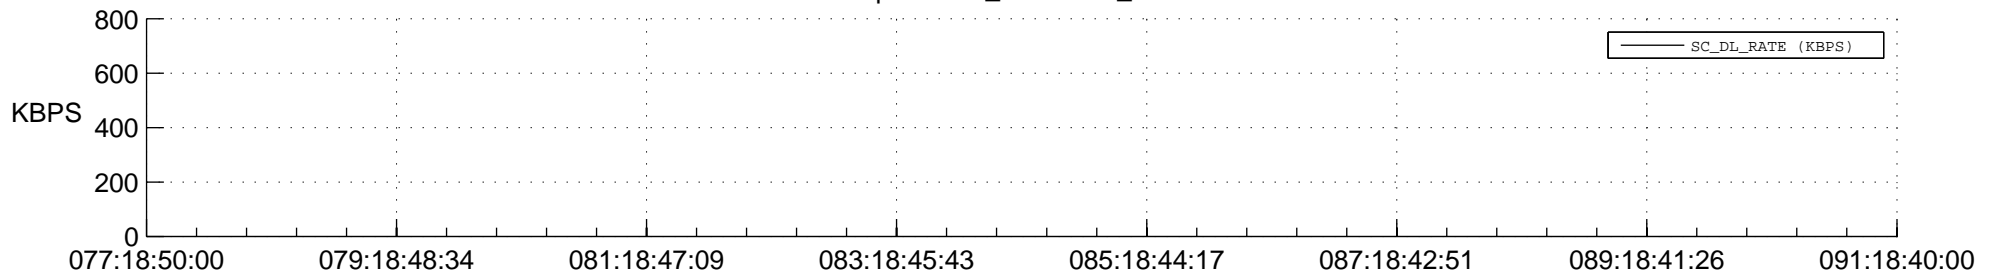

## Spacecraft\_DownLink\_Rate

Ground Time (2018:077:18:50:00.000 -2018:091:18:40:00.000)