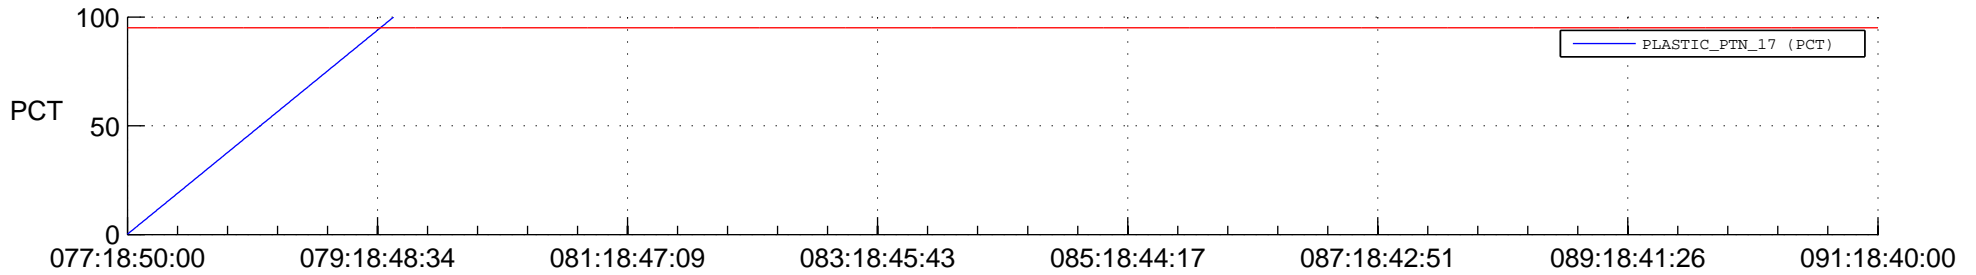

## Spacecraft\_DownLink\_Rate

Ground Time (2018:077:18:50:00.000 -2018:091:18:40:00.000)