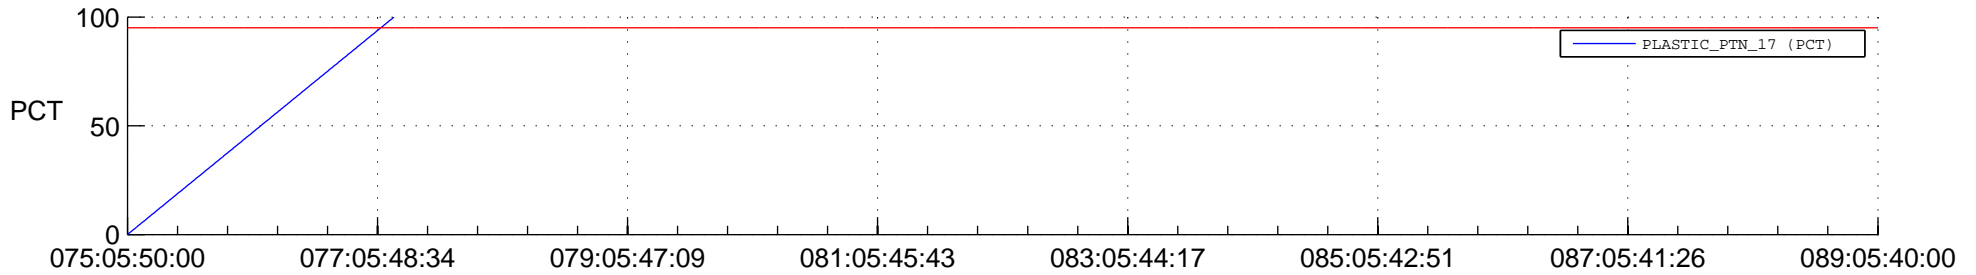

STEREO BEHIND SSR PCT Full Prediction

SWAVES_Percent_Full_Prediction

IMPACT_Percent_Full_Prediction

PLASTIC_Percent_Full_Prediction

Spacecraft_DownLink_Rate

Ground Time (2018:075:05:50:00.000 -2018:089:05:40:00.000)