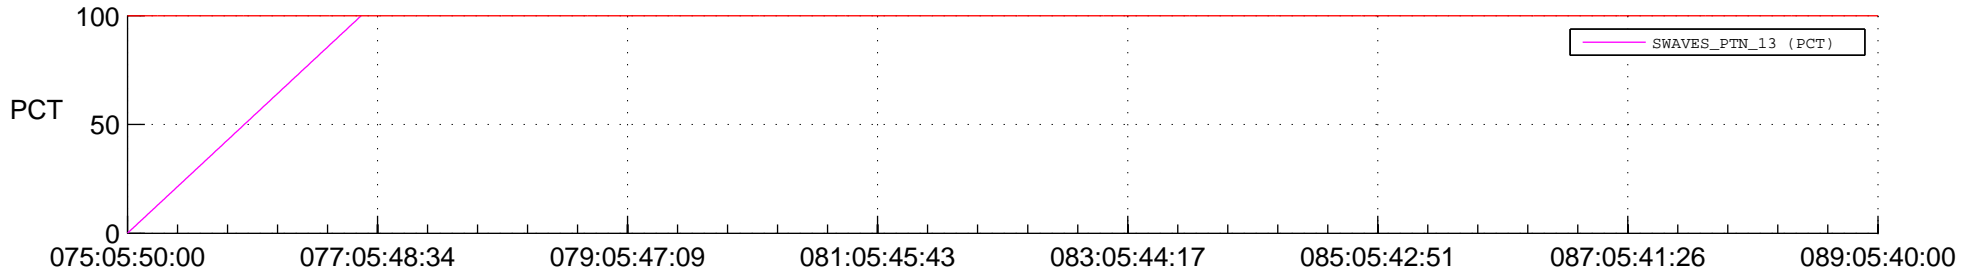

STEREO BEHIND SSR PCT Full Prediction

SWAVES_Percent_Full_Prediction

IMPACT_Percent_Full_Prediction

PLASTIC_Percent_Full_Prediction

Spacecraft_DownLink_Rate

Ground Time (2018:075:05:50:00.000 -2018:089:05:40:00.000)