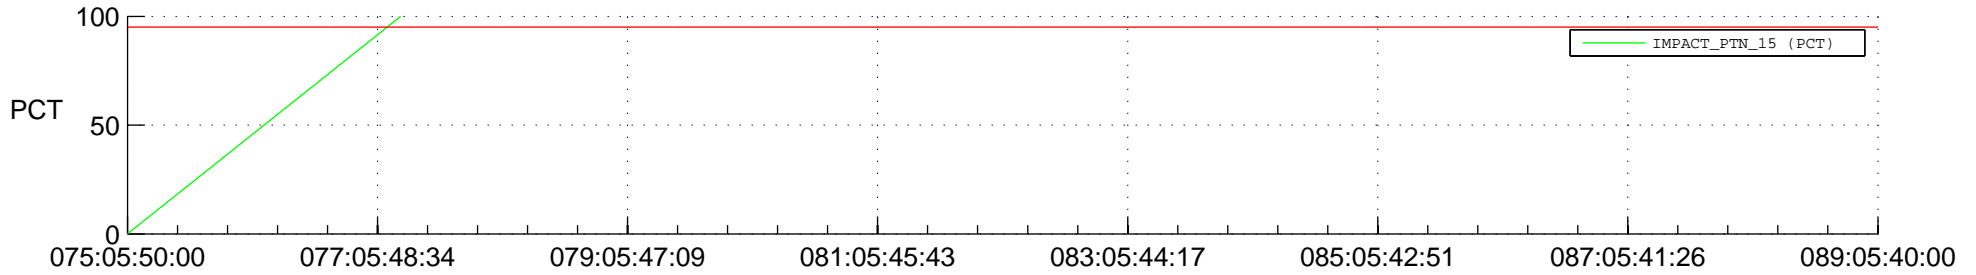

STEREO BEHIND SSR PCT Full Prediction

SWAVES_Percent_Full_Prediction

IMPACT_Percent_Full_Prediction

PLASTIC_Percent_Full_Prediction

Spacecraft_DownLink_Rate

Ground Time (2018:075:05:50:00.000 -2018:089:05:40:00.000)