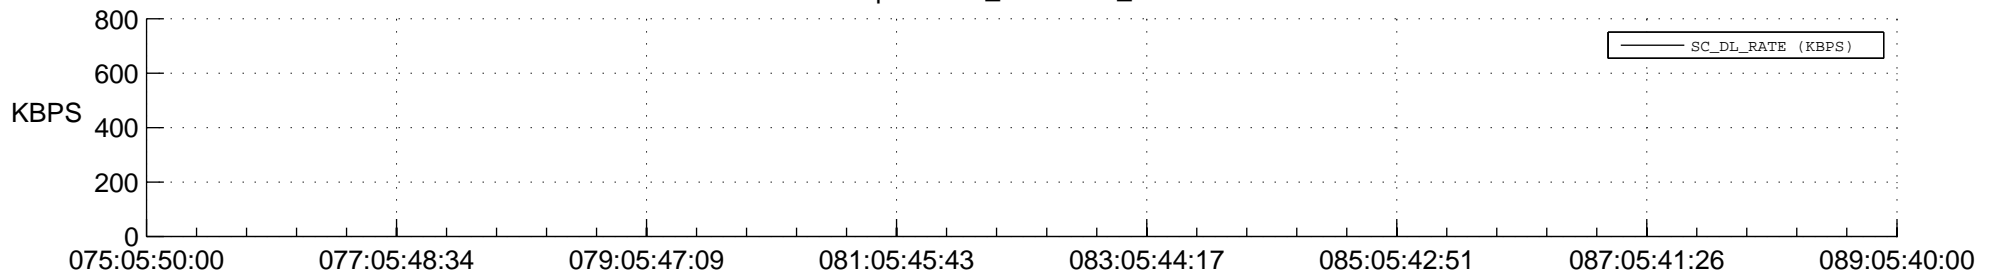

STEREO BEHIND SSR PCT Full Prediction

SWAVES_Percent_Full_Prediction

IMPACT_Percent_Full_Prediction

PLASTIC_Percent_Full_Prediction

Spacecraft_DownLink_Rate

Ground Time (2018:075:05:50:00.000 -2018:089:05:40:00.000)