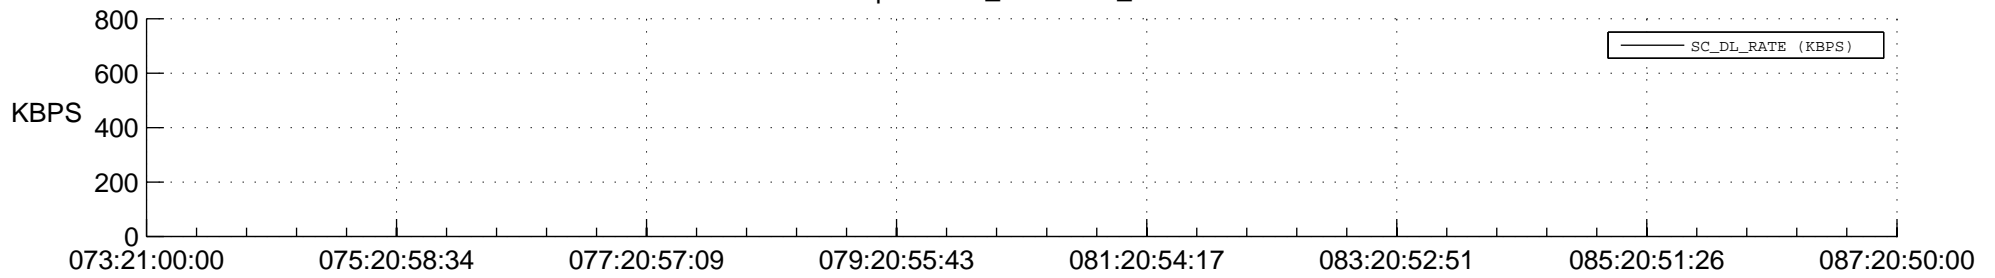

STEREO BEHIND SSR PCT Full Prediction

SWAVES_Percent_Full_Prediction

IMPACT_Percent_Full_Prediction

PLASTIC_Percent_Full_Prediction

Spacecraft_DownLink_Rate

Ground Time (2018:073:21:00:00.000 -2018:087:20:50:00.000)