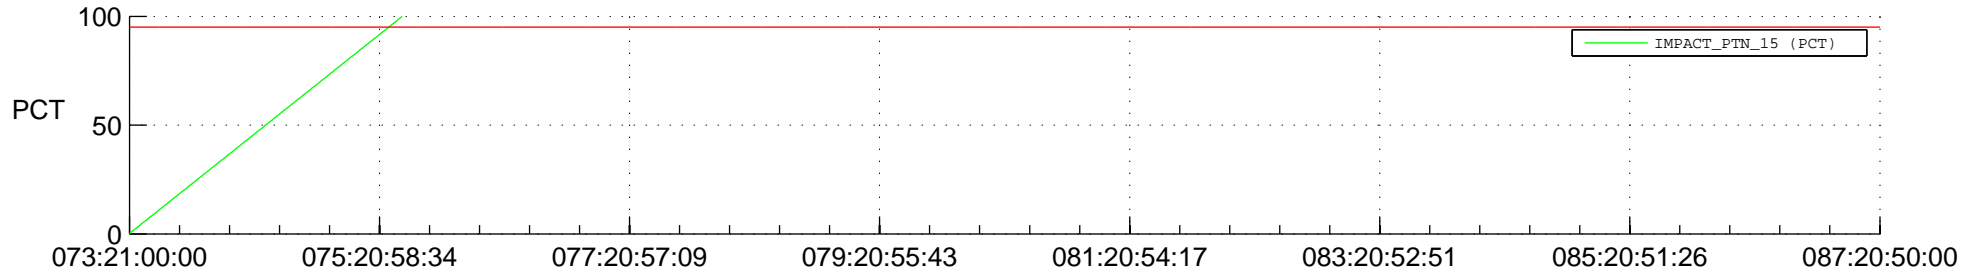

STEREO BEHIND SSR PCT Full Prediction

SWAVES_Percent_Full_Prediction

IMPACT_Percent_Full_Prediction

PLASTIC_Percent_Full_Prediction

Spacecraft_DownLink_Rate

Ground Time (2018:073:21:00:00.000 -2018:087:20:50:00.000)