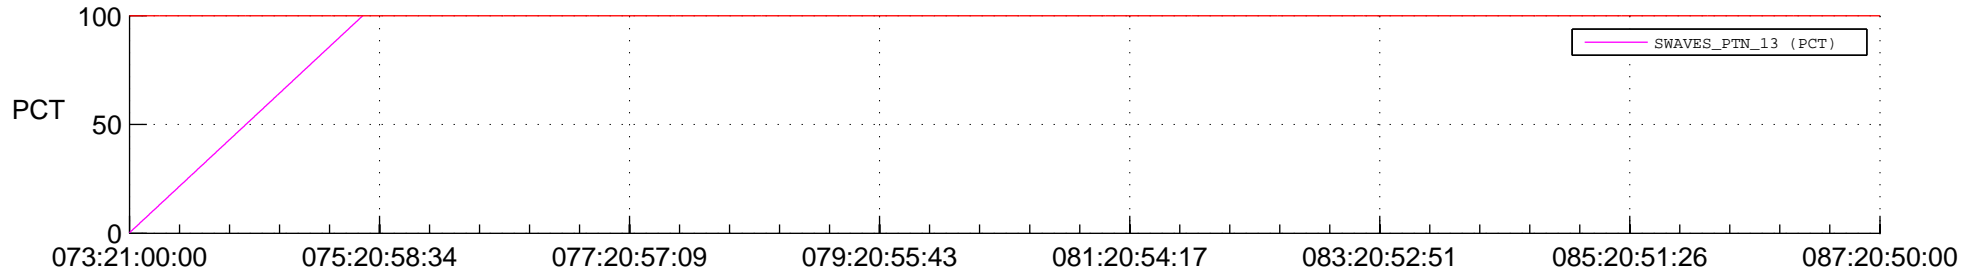

STEREO BEHIND SSR PCT Full Prediction

SWAVES_Percent_Full_Prediction

IMPACT_Percent_Full_Prediction

PLASTIC_Percent_Full_Prediction

Spacecraft_DownLink_Rate

Ground Time (2018:073:21:00:00.000 -2018:087:20:50:00.000)