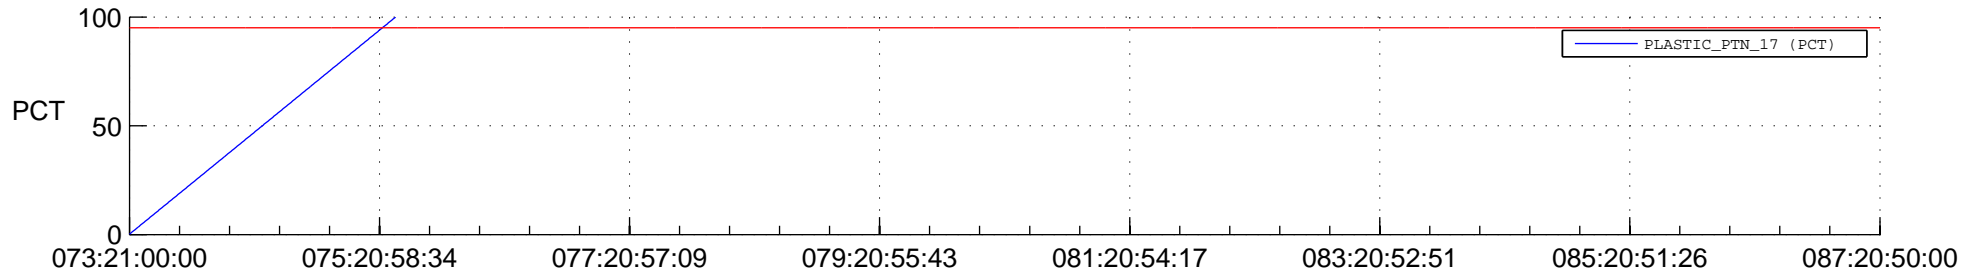

STEREO BEHIND SSR PCT Full Prediction

SWAVES_Percent_Full_Prediction

IMPACT_Percent_Full_Prediction

PLASTIC_Percent_Full_Prediction

Spacecraft_DownLink_Rate

Ground Time (2018:073:21:00:00.000 -2018:087:20:50:00.000)