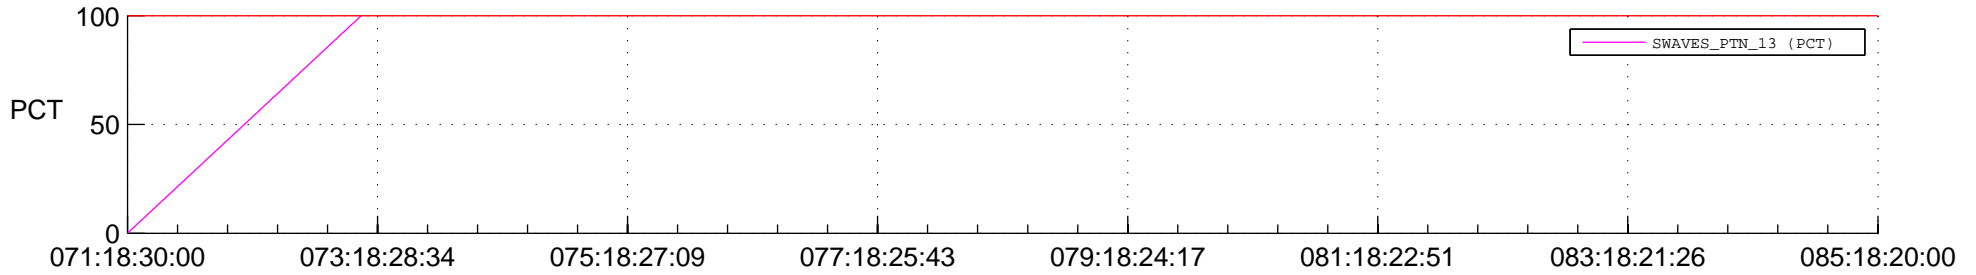

STEREO BEHIND SSR PCT Full Prediction

SWAVES_Percent_Full_Prediction