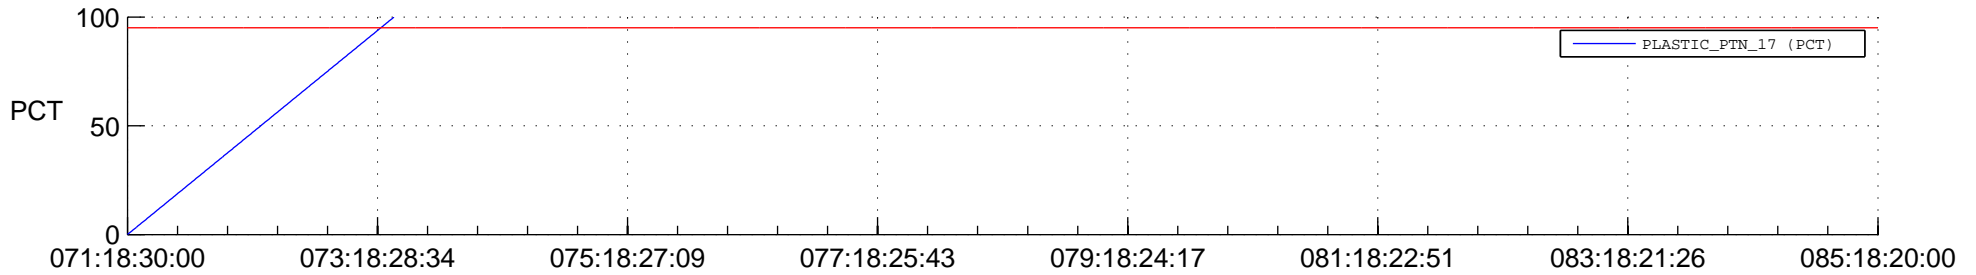

## Spacecraft\_DownLink\_Rate

Ground Time (2018:071:18:30:00.000 -2018:085:18:20:00.000)