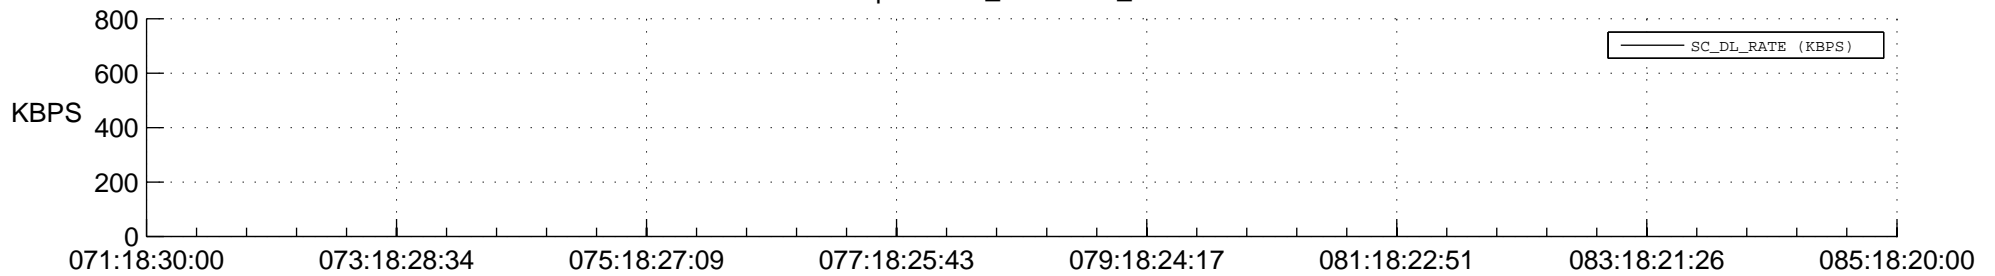

## Spacecraft\_DownLink\_Rate

Ground Time (2018:071:18:30:00.000 -2018:085:18:20:00.000)