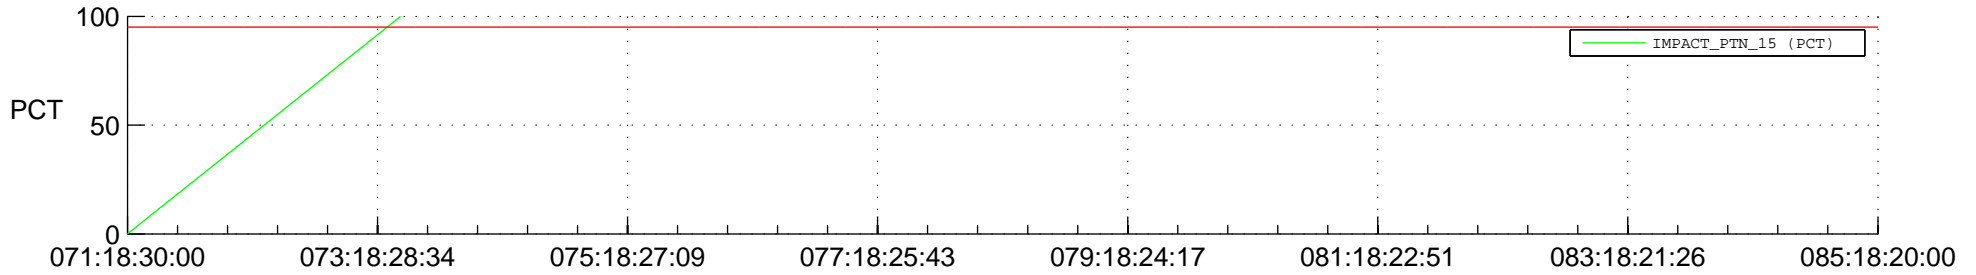

IMPACT_Percent_Full_Prediction