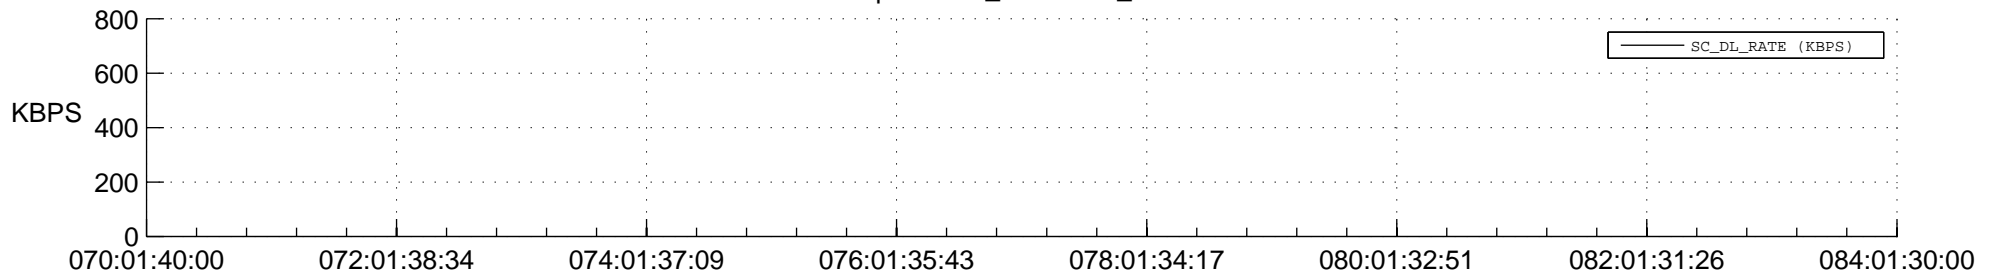

## Spacecraft\_DownLink\_Rate

Ground Time (2018:070:01:40:00.000 -2018:084:01:30:00.000)