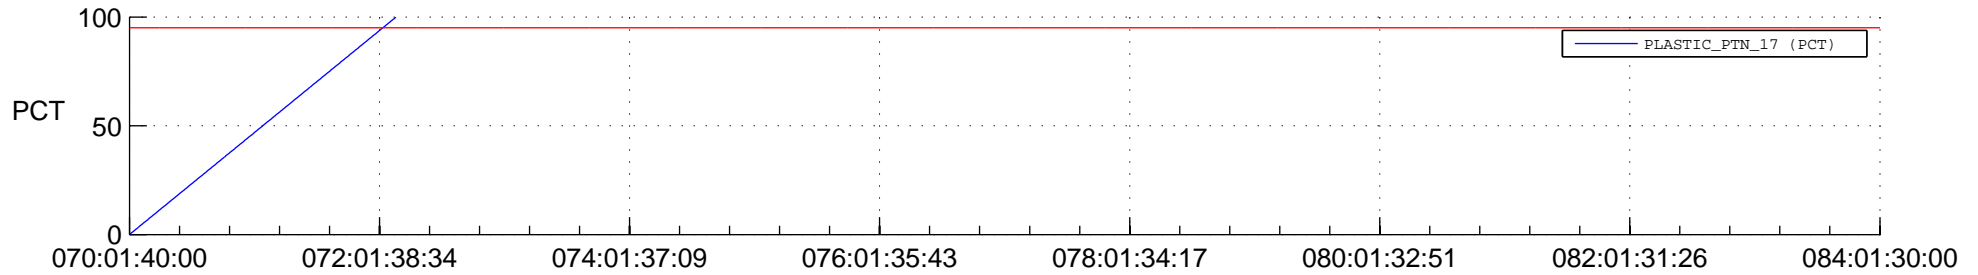

## Spacecraft\_DownLink\_Rate

Ground Time (2018:070:01:40:00.000 -2018:084:01:30:00.000)