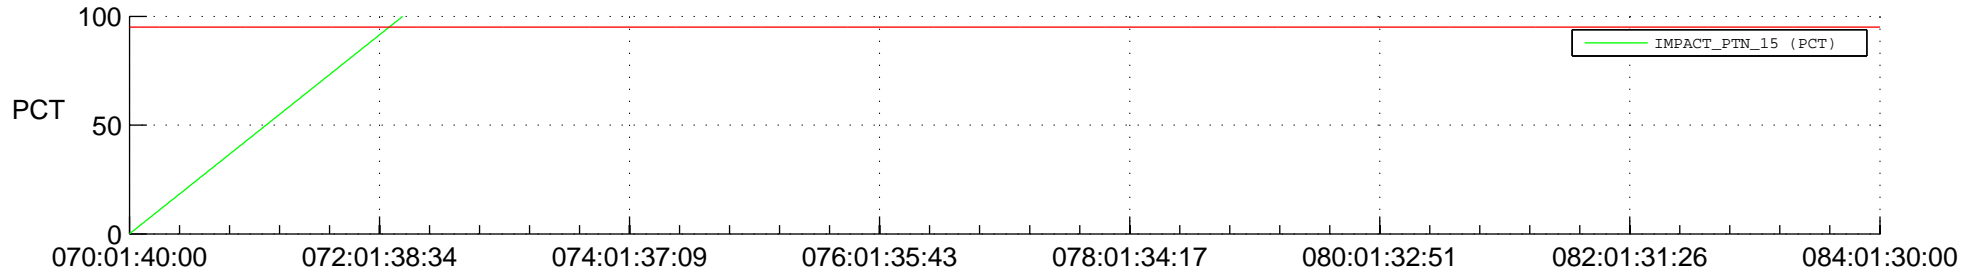

IMPACT_Percent_Full_Prediction