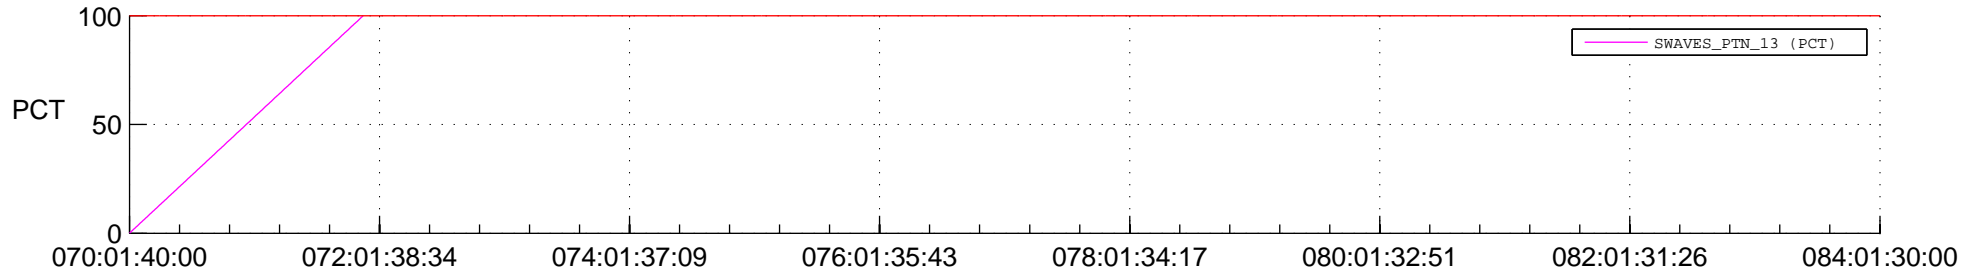

STEREO BEHIND SSR PCT Full Prediction

SWAVES_Percent_Full_Prediction