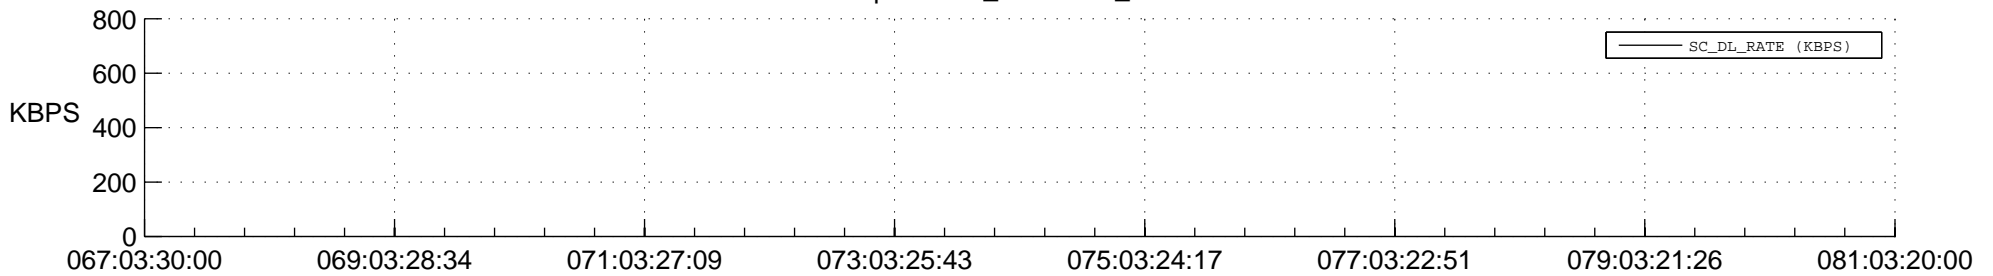

## Spacecraft\_DownLink\_Rate

Ground Time (2018:067:03:30:00.000 -2018:081:03:20:00.000)