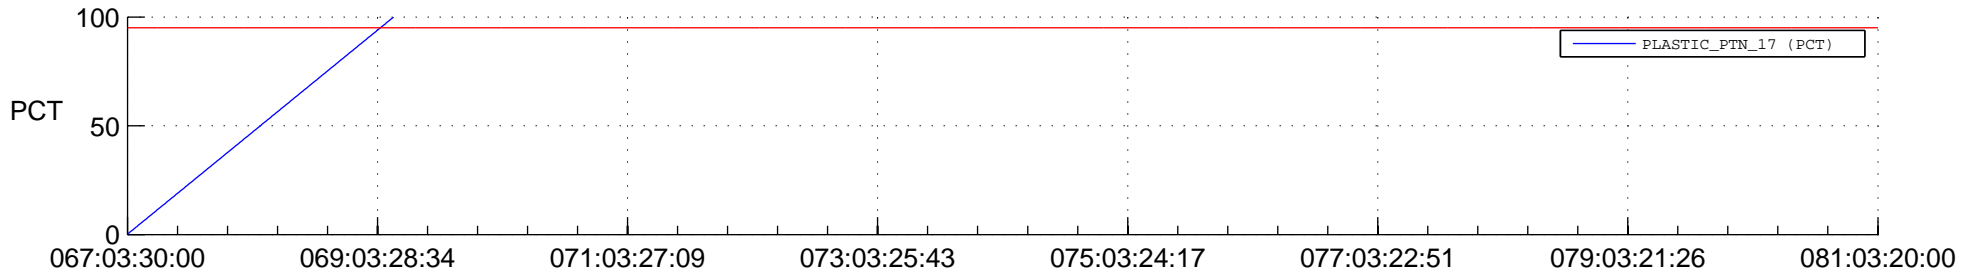

## Spacecraft\_DownLink\_Rate

Ground Time (2018:067:03:30:00.000 -2018:081:03:20:00.000)