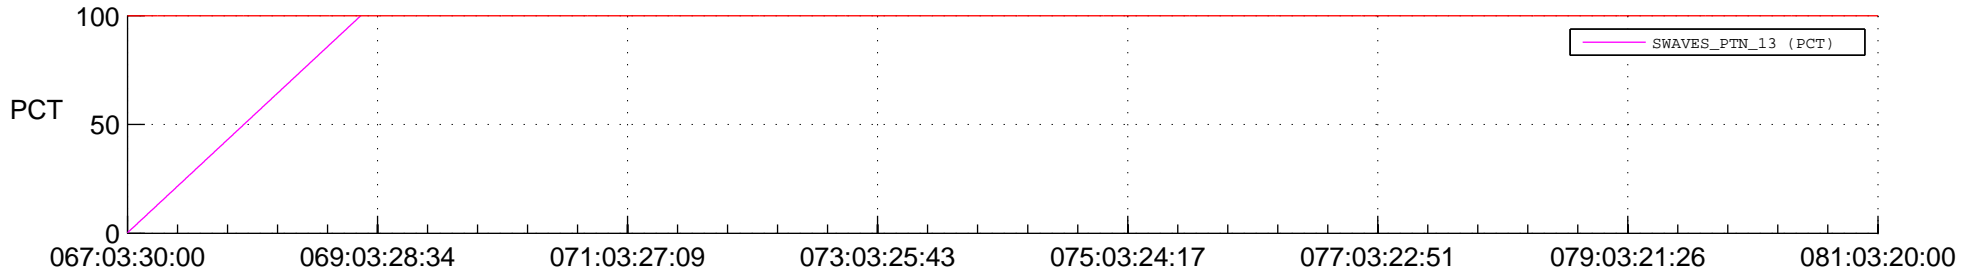

STEREO BEHIND SSR PCT Full Prediction

SWAVES_Percent_Full_Prediction