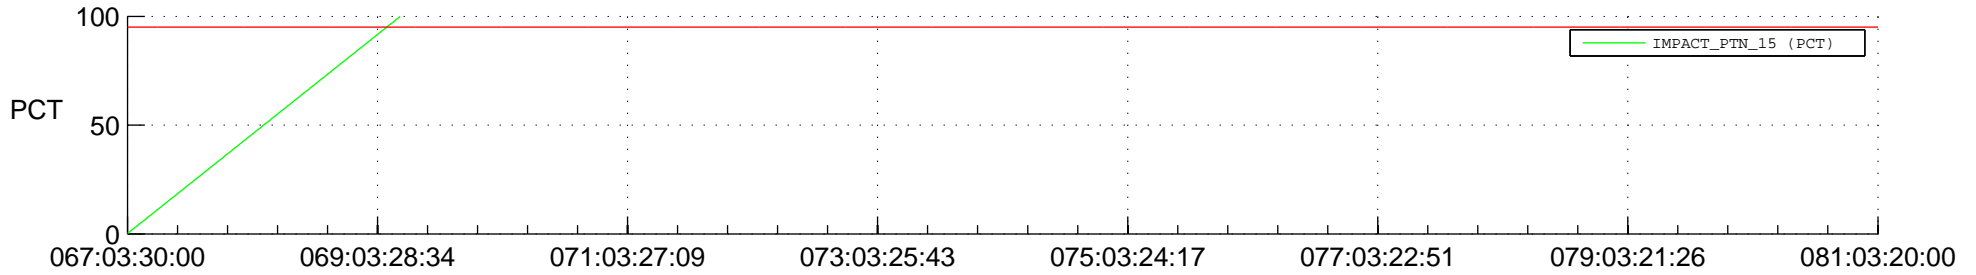

IMPACT_Percent_Full_Prediction