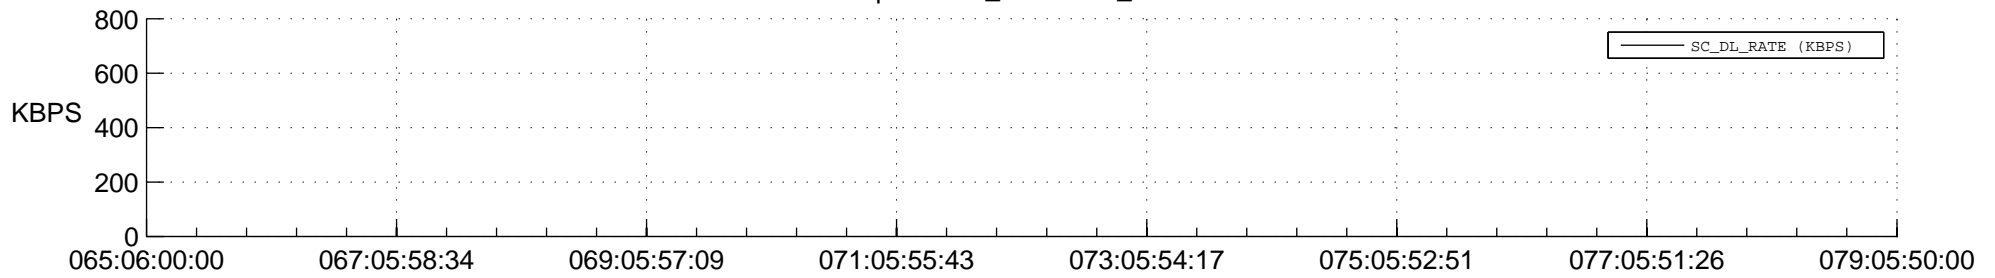

## Spacecraft\_DownLink\_Rate

Ground Time (2018:065:06:00:00.000 -2018:079:05:50:00.000)