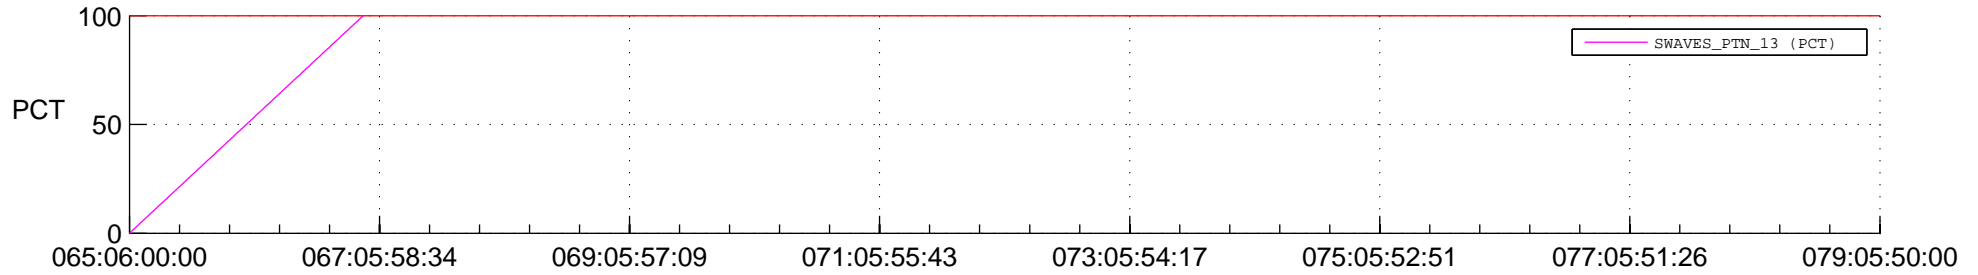

STEREO BEHIND SSR PCT Full Prediction

SWAVES_Percent_Full_Prediction