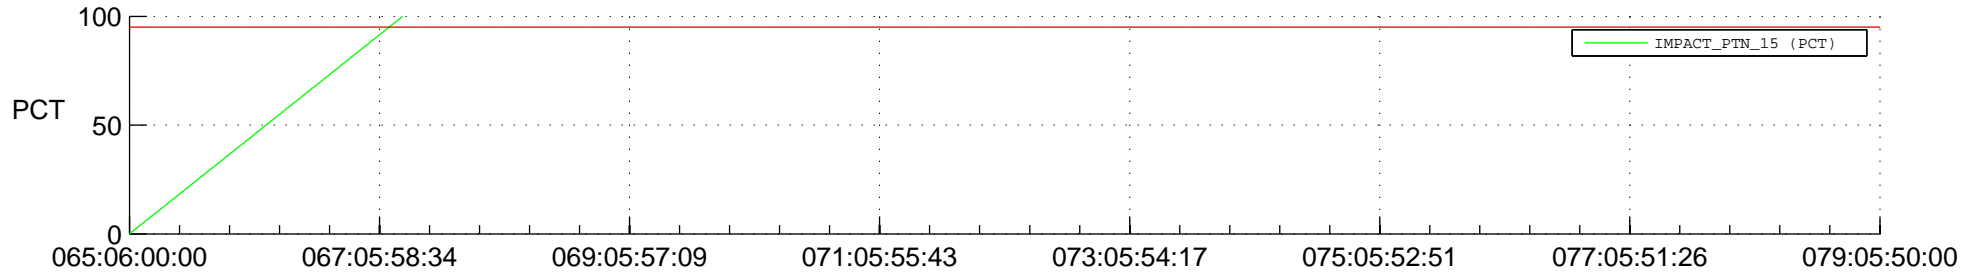

IMPACT_Percent_Full_Prediction