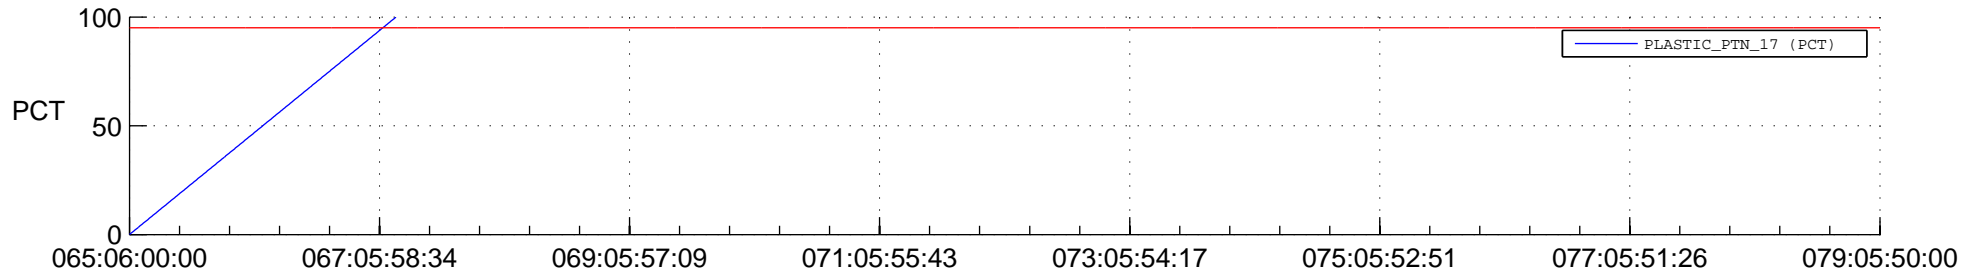

## Spacecraft\_DownLink\_Rate

Ground Time (2018:065:06:00:00.000 -2018:079:05:50:00.000)