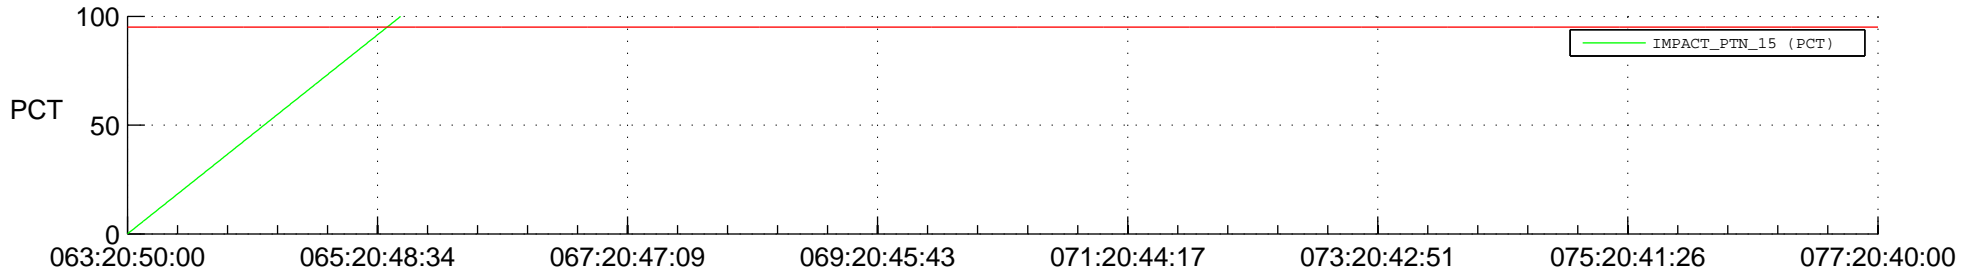

STEREO BEHIND SSR PCT Full Prediction

SWAVES_Percent_Full_Prediction

IMPACT_Percent_Full_Prediction

PLASTIC_Percent_Full_Prediction

Spacecraft_DownLink_Rate

Ground Time (2018:063:20:50:00.000 -2018:077:20:40:00.000)