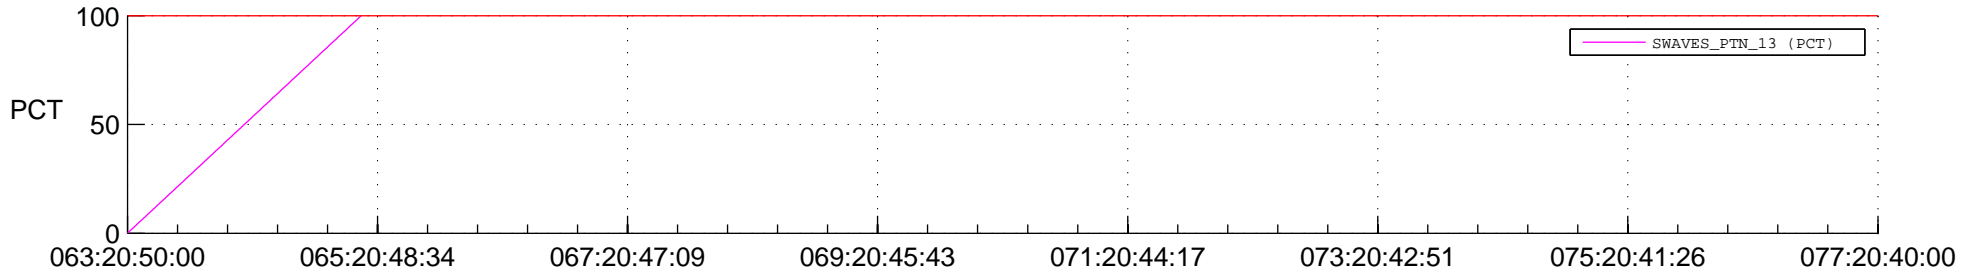

STEREO BEHIND SSR PCT Full Prediction

SWAVES_Percent_Full_Prediction

IMPACT_Percent_Full_Prediction

PLASTIC_Percent_Full_Prediction

Spacecraft_DownLink_Rate

Ground Time (2018:063:20:50:00.000 -2018:077:20:40:00.000)