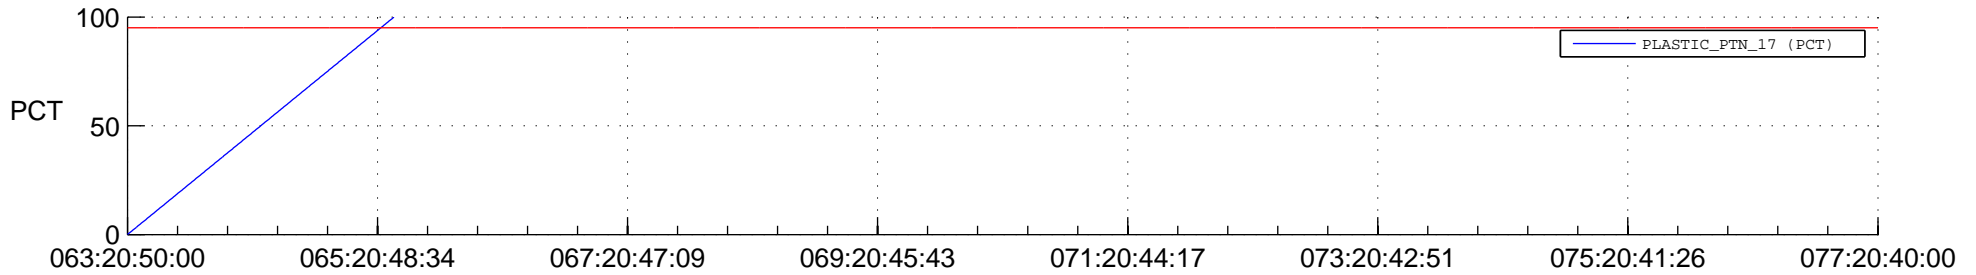

STEREO BEHIND SSR PCT Full Prediction

SWAVES_Percent_Full_Prediction

IMPACT_Percent_Full_Prediction

PLASTIC_Percent_Full_Prediction

Spacecraft_DownLink_Rate

Ground Time (2018:063:20:50:00.000 -2018:077:20:40:00.000)