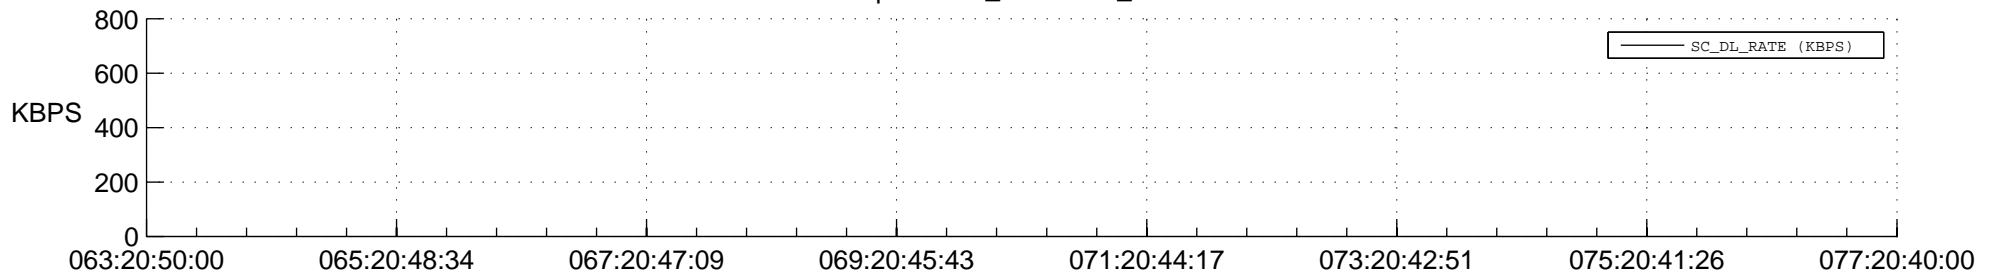

STEREO BEHIND SSR PCT Full Prediction

SWAVES_Percent_Full_Prediction

IMPACT_Percent_Full_Prediction

PLASTIC_Percent_Full_Prediction

Spacecraft_DownLink_Rate

Ground Time (2018:063:20:50:00.000 -2018:077:20:40:00.000)