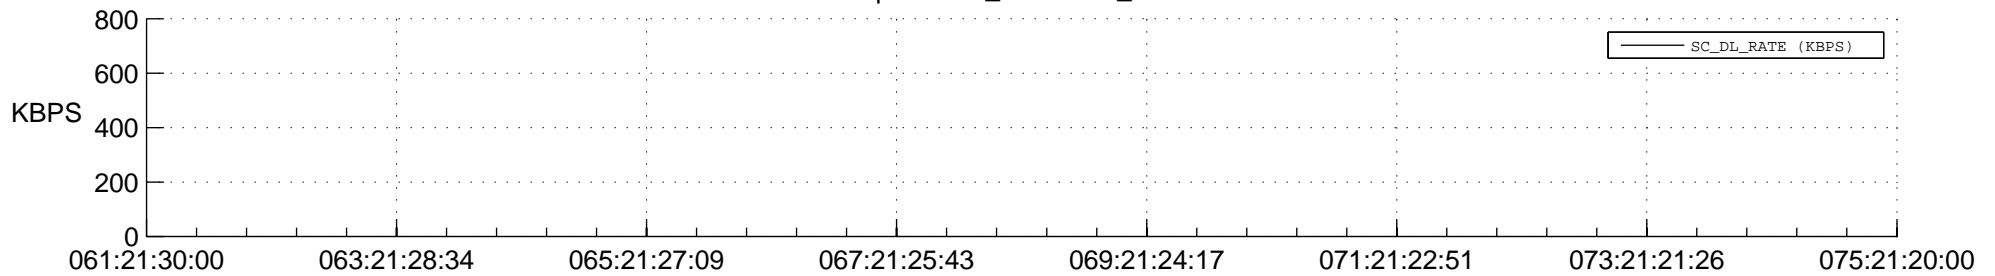

## Spacecraft\_DownLink\_Rate

Ground Time (2018:061:21:30:00.000 -2018:075:21:20:00.000)