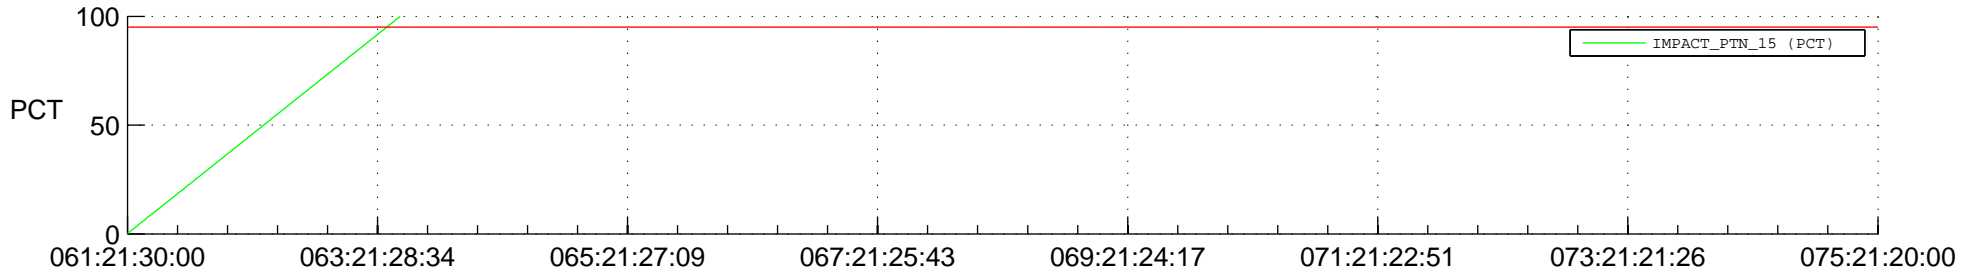

IMPACT_Percent_Full_Prediction