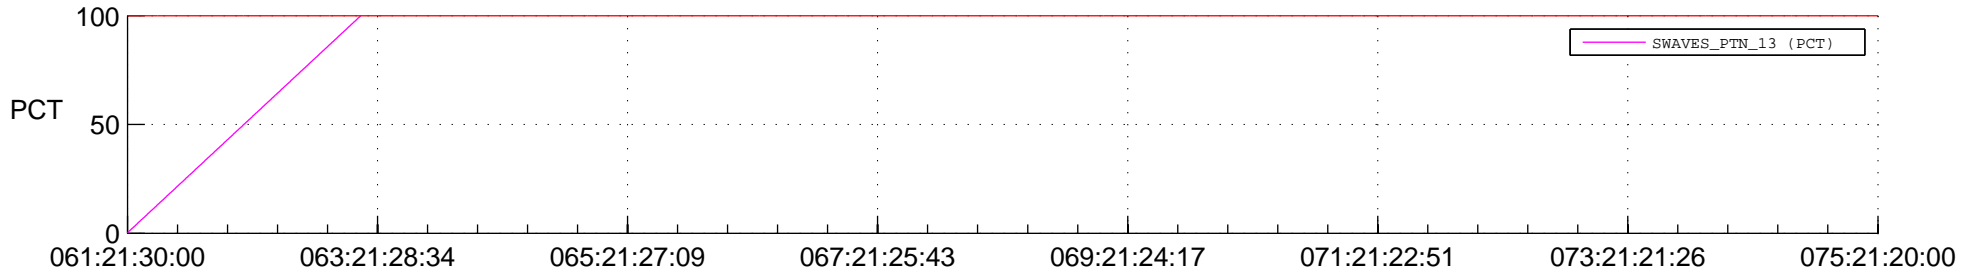

STEREO BEHIND SSR PCT Full Prediction

SWAVES_Percent_Full_Prediction