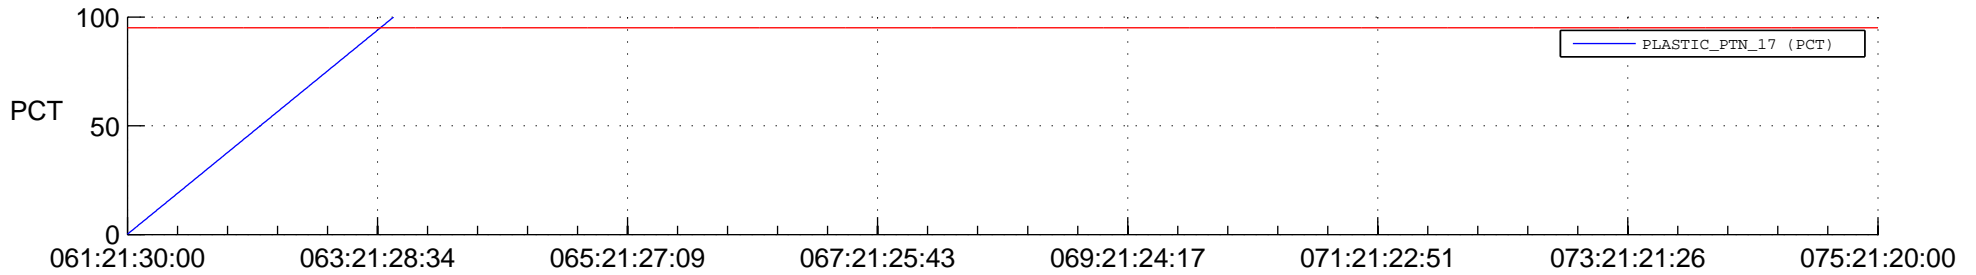

## Spacecraft\_DownLink\_Rate

Ground Time (2018:061:21:30:00.000 -2018:075:21:20:00.000)