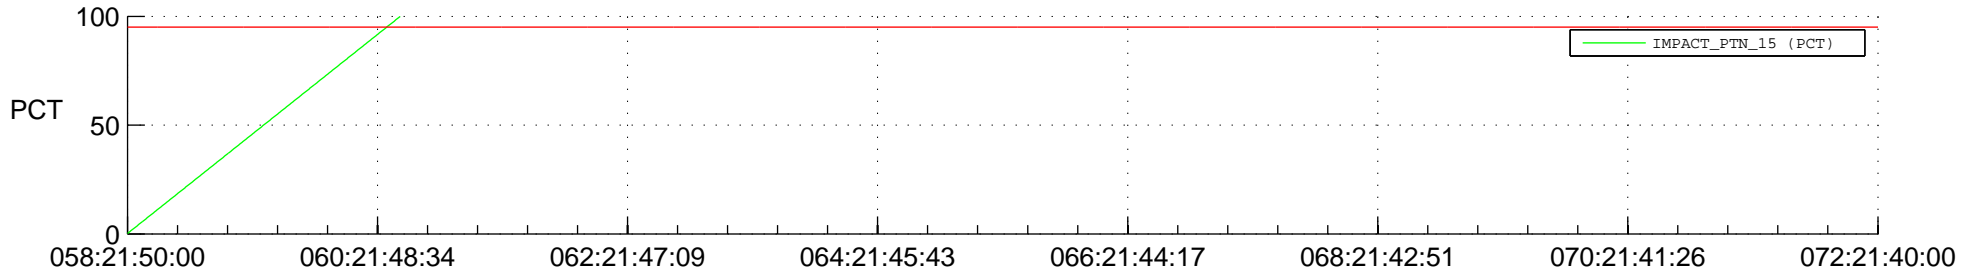

STEREO BEHIND SSR PCT Full Prediction

SWAVES_Percent_Full_Prediction

IMPACT_Percent_Full_Prediction

PLASTIC_Percent_Full_Prediction

Spacecraft_DownLink_Rate