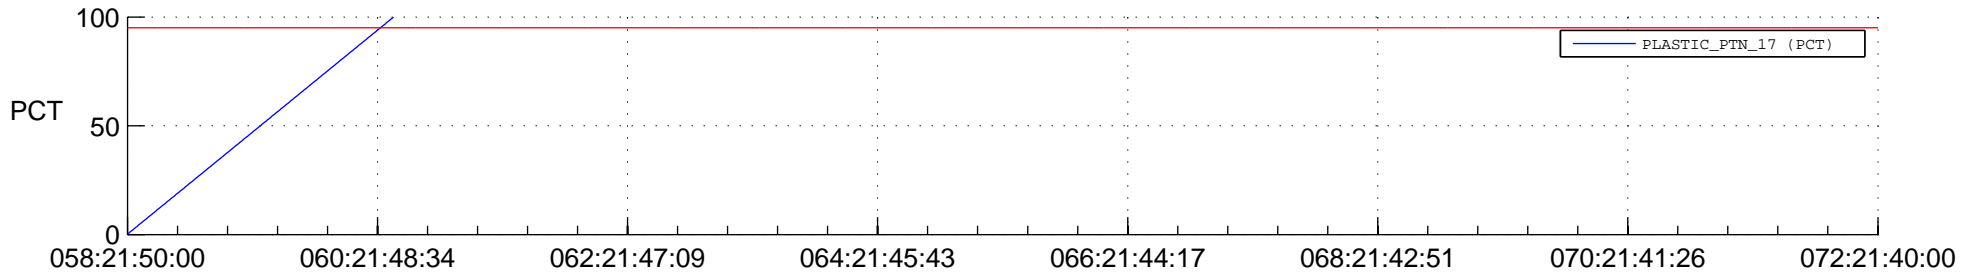

STEREO BEHIND SSR PCT Full Prediction

SWAVES_Percent_Full_Prediction

IMPACT_Percent_Full_Prediction

PLASTIC_Percent_Full_Prediction

Spacecraft_DownLink_Rate