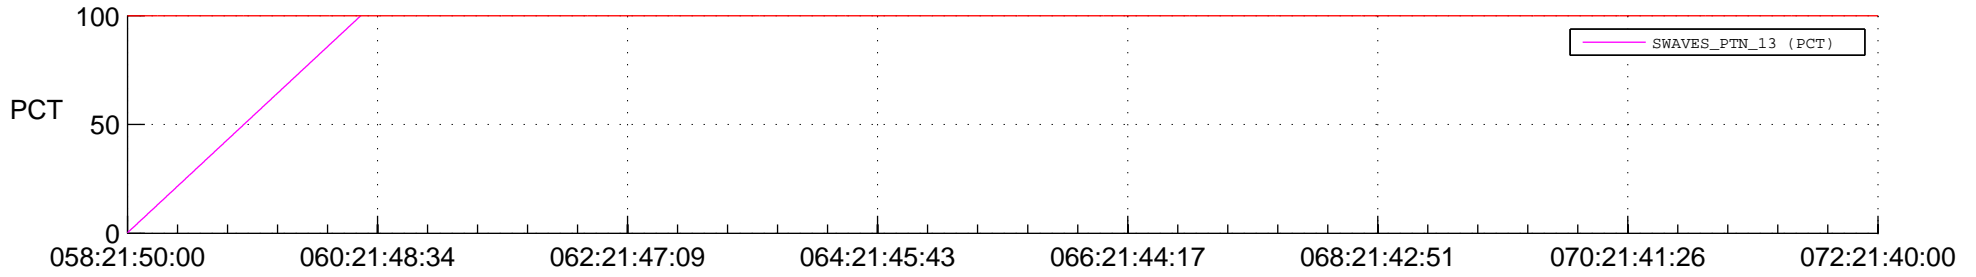

STEREO BEHIND SSR PCT Full Prediction

SWAVES_Percent_Full_Prediction

IMPACT_Percent_Full_Prediction

PLASTIC_Percent_Full_Prediction

Spacecraft_DownLink_Rate