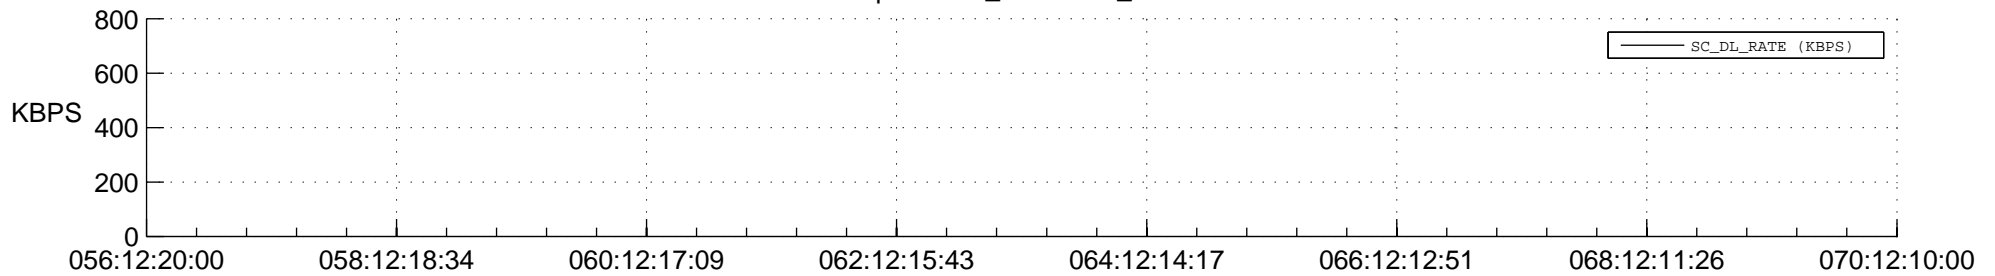

STEREO BEHIND SSR PCT Full Prediction

SWAVES_Percent_Full_Prediction

IMPACT_Percent_Full_Prediction

PLASTIC_Percent_Full_Prediction

Spacecraft_DownLink_Rate

Ground Time (2018:056:12:20:00.000 -2018:070:12:10:00.000)