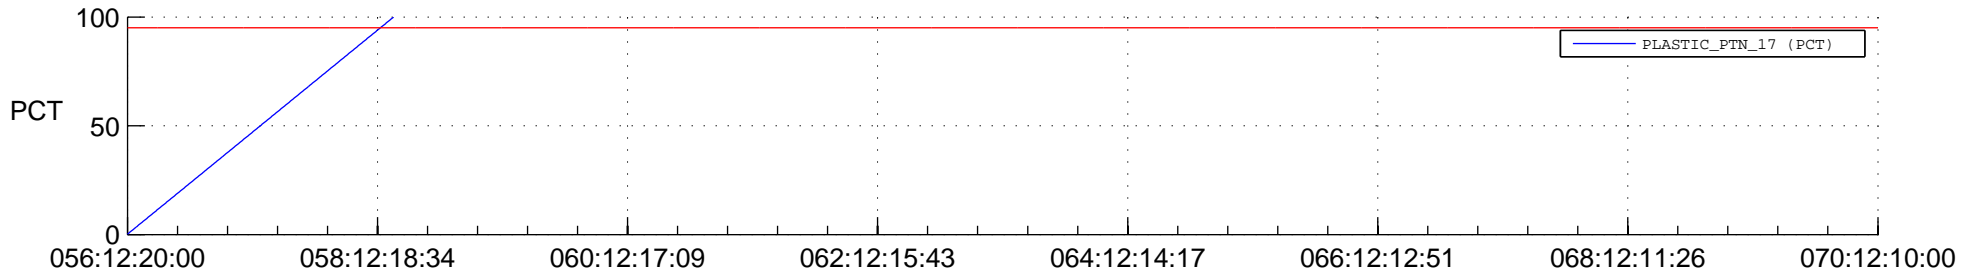

STEREO BEHIND SSR PCT Full Prediction

SWAVES_Percent_Full_Prediction

IMPACT_Percent_Full_Prediction

PLASTIC_Percent_Full_Prediction

Spacecraft_DownLink_Rate

Ground Time (2018:056:12:20:00.000 -2018:070:12:10:00.000)