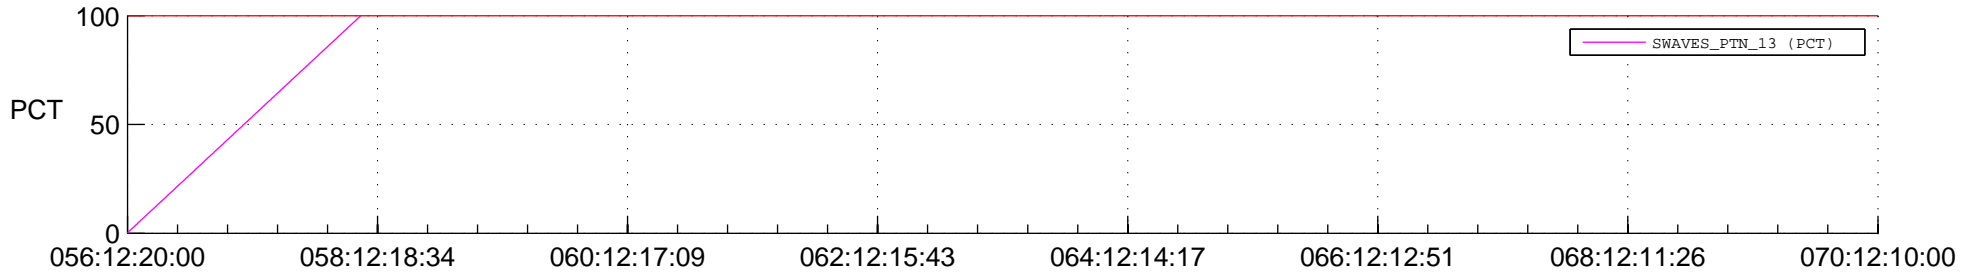

STEREO BEHIND SSR PCT Full Prediction

SWAVES_Percent_Full_Prediction

IMPACT_Percent_Full_Prediction

PLASTIC_Percent_Full_Prediction

Spacecraft_DownLink_Rate

Ground Time (2018:056:12:20:00.000 -2018:070:12:10:00.000)