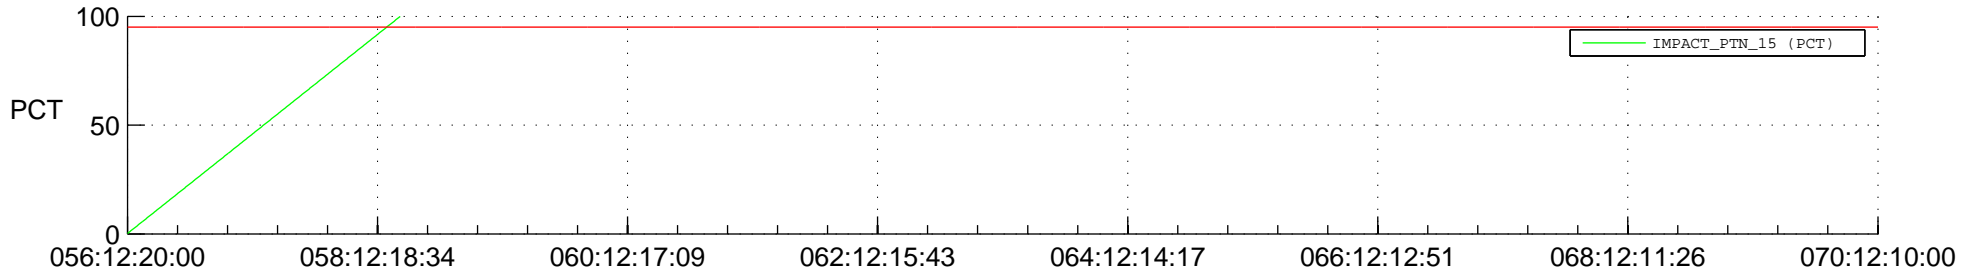

STEREO BEHIND SSR PCT Full Prediction

SWAVES_Percent_Full_Prediction

IMPACT_Percent_Full_Prediction

PLASTIC_Percent_Full_Prediction

Spacecraft_DownLink_Rate

Ground Time (2018:056:12:20:00.000 -2018:070:12:10:00.000)