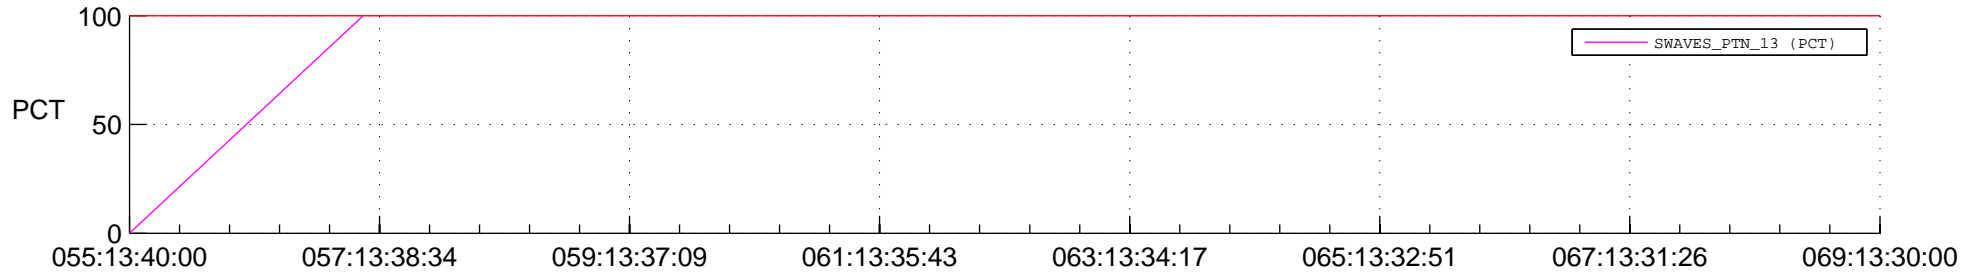

STEREO BEHIND SSR PCT Full Prediction

SWAVES_Percent_Full_Prediction

IMPACT_Percent_Full_Prediction

PLASTIC_Percent_Full_Prediction

Spacecraft_DownLink_Rate

Ground Time (2018:055:13:40:00.000 -2018:069:13:30:00.000)