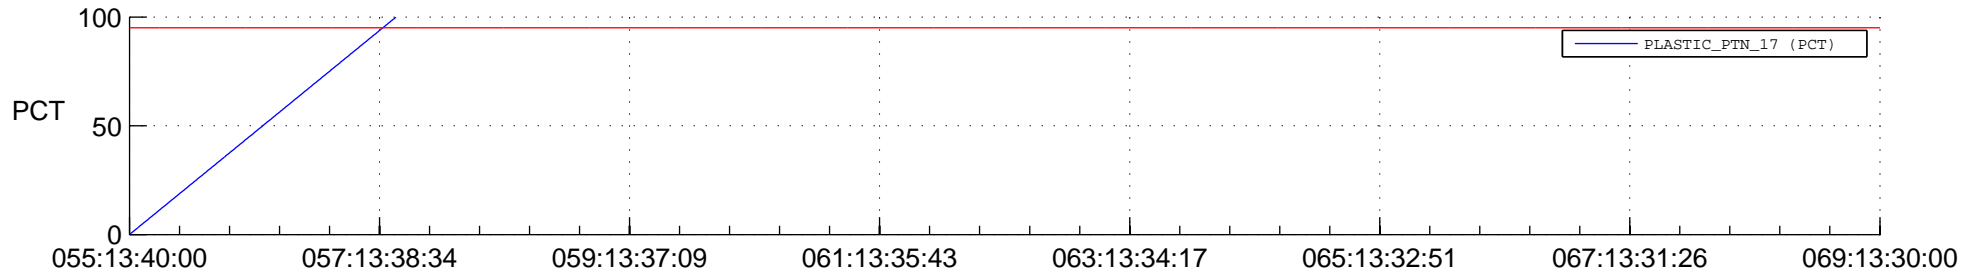

STEREO BEHIND SSR PCT Full Prediction

SWAVES_Percent_Full_Prediction

IMPACT_Percent_Full_Prediction

PLASTIC_Percent_Full_Prediction

Spacecraft_DownLink_Rate

Ground Time (2018:055:13:40:00.000 -2018:069:13:30:00.000)