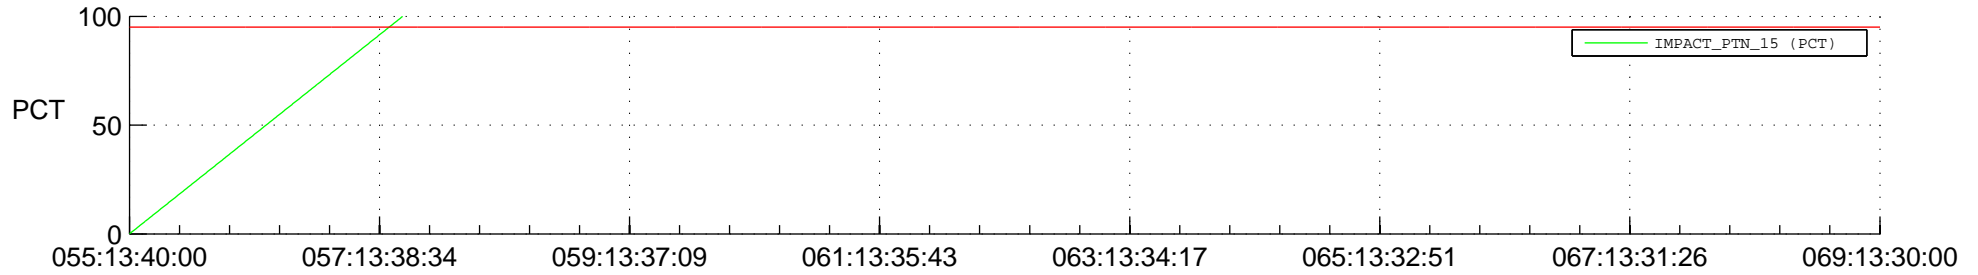

STEREO BEHIND SSR PCT Full Prediction

SWAVES_Percent_Full_Prediction

IMPACT_Percent_Full_Prediction

PLASTIC_Percent_Full_Prediction

Spacecraft_DownLink_Rate

Ground Time (2018:055:13:40:00.000 -2018:069:13:30:00.000)