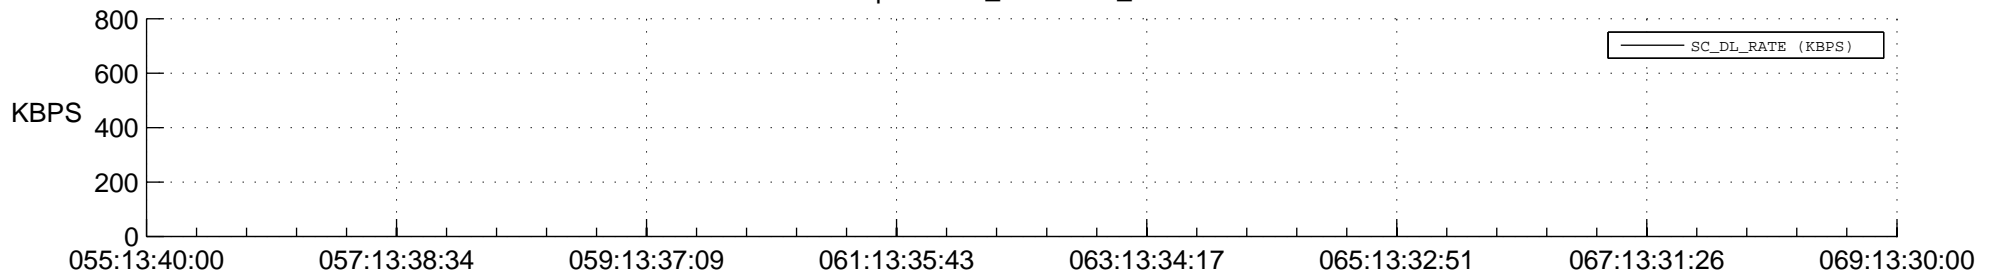

STEREO BEHIND SSR PCT Full Prediction

SWAVES_Percent_Full_Prediction

IMPACT_Percent_Full_Prediction

PLASTIC_Percent_Full_Prediction

Spacecraft_DownLink_Rate

Ground Time (2018:055:13:40:00.000 -2018:069:13:30:00.000)