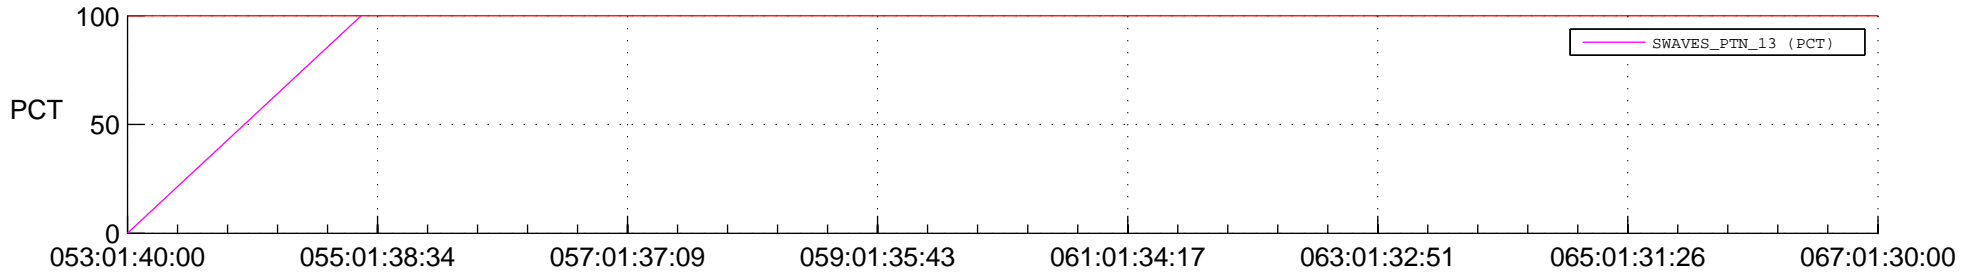

STEREO BEHIND SSR PCT Full Prediction

SWAVES_Percent_Full_Prediction

IMPACT_Percent_Full_Prediction

PLASTIC_Percent_Full_Prediction

Spacecraft_DownLink_Rate

Ground Time (2018:053:01:40:00.000 -2018:067:01:30:00.000)