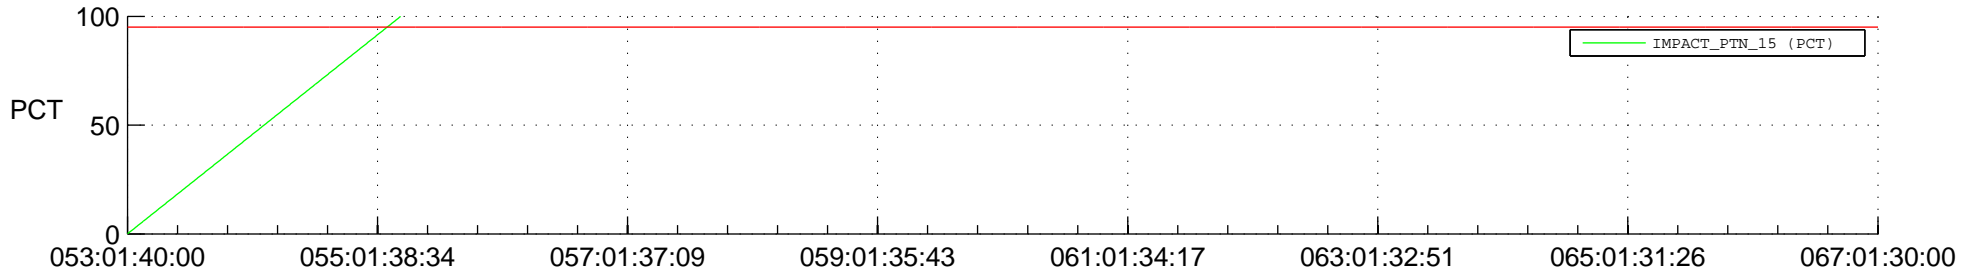

STEREO BEHIND SSR PCT Full Prediction

SWAVES_Percent_Full_Prediction

IMPACT_Percent_Full_Prediction

PLASTIC_Percent_Full_Prediction

Spacecraft_DownLink_Rate

Ground Time (2018:053:01:40:00.000 -2018:067:01:30:00.000)