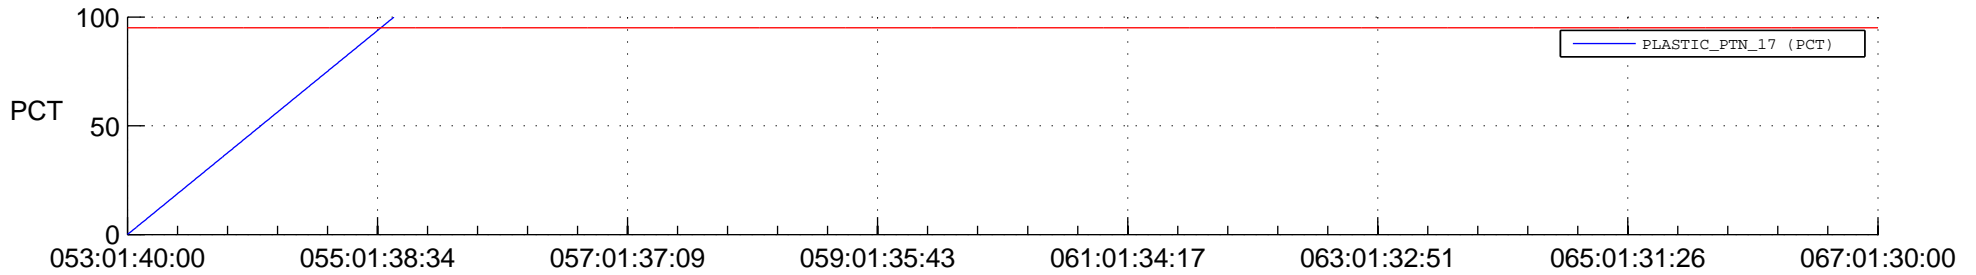

STEREO BEHIND SSR PCT Full Prediction

SWAVES_Percent_Full_Prediction

IMPACT_Percent_Full_Prediction

PLASTIC_Percent_Full_Prediction

Spacecraft_DownLink_Rate

Ground Time (2018:053:01:40:00.000 -2018:067:01:30:00.000)