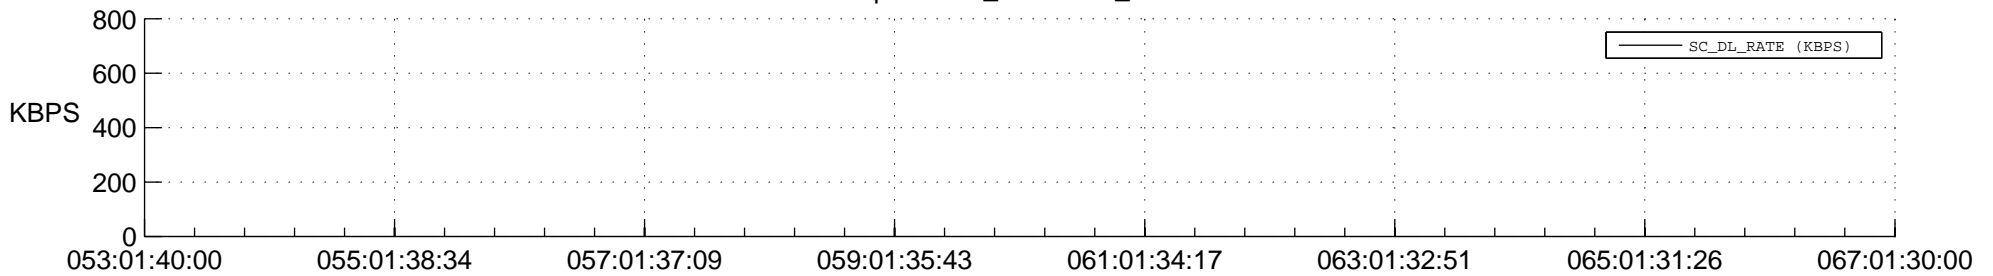

STEREO BEHIND SSR PCT Full Prediction

SWAVES_Percent_Full_Prediction

IMPACT_Percent_Full_Prediction

PLASTIC_Percent_Full_Prediction

Spacecraft_DownLink_Rate

Ground Time (2018:053:01:40:00.000 -2018:067:01:30:00.000)