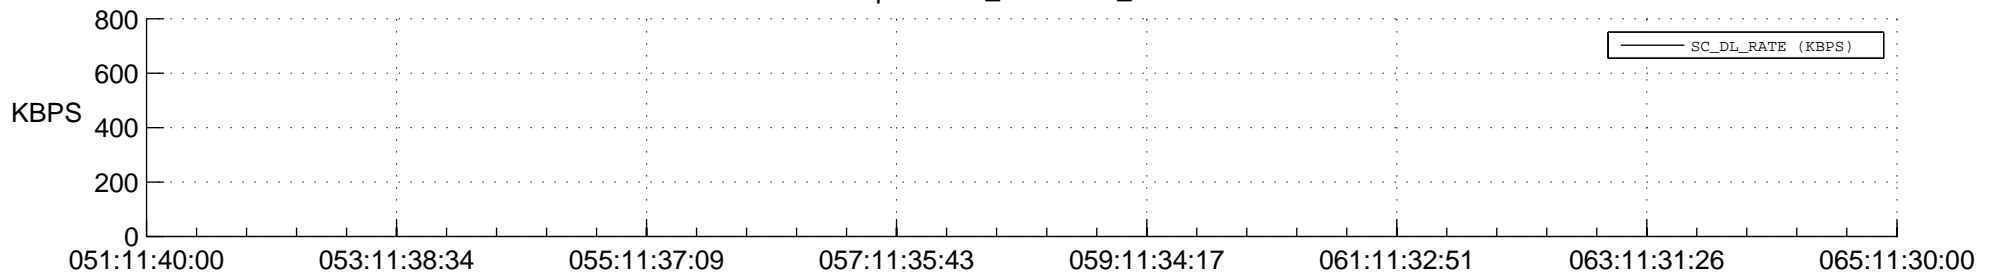

## Spacecraft\_DownLink\_Rate

Ground Time (2018:051:11:40:00.000 -2018:065:11:30:00.000)