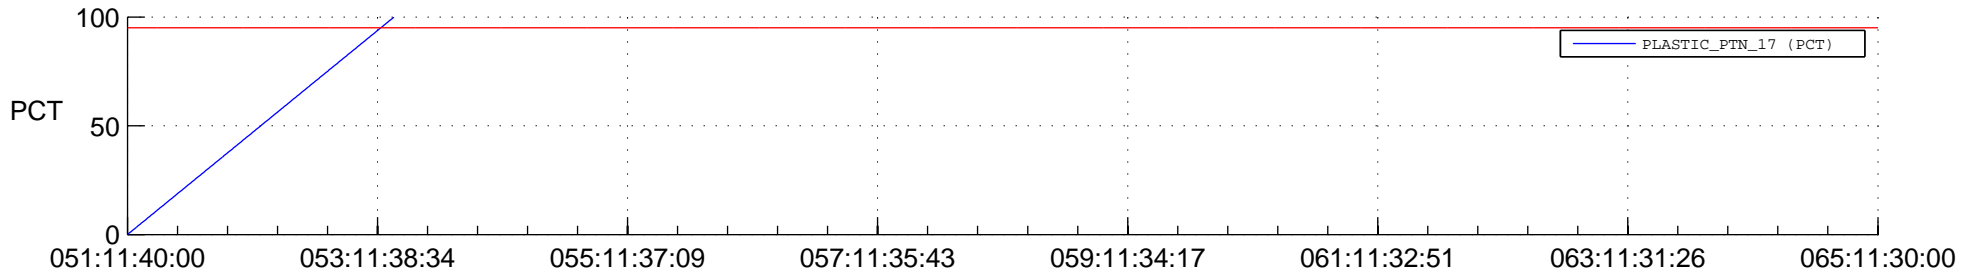

## Spacecraft\_DownLink\_Rate

Ground Time (2018:051:11:40:00.000 -2018:065:11:30:00.000)