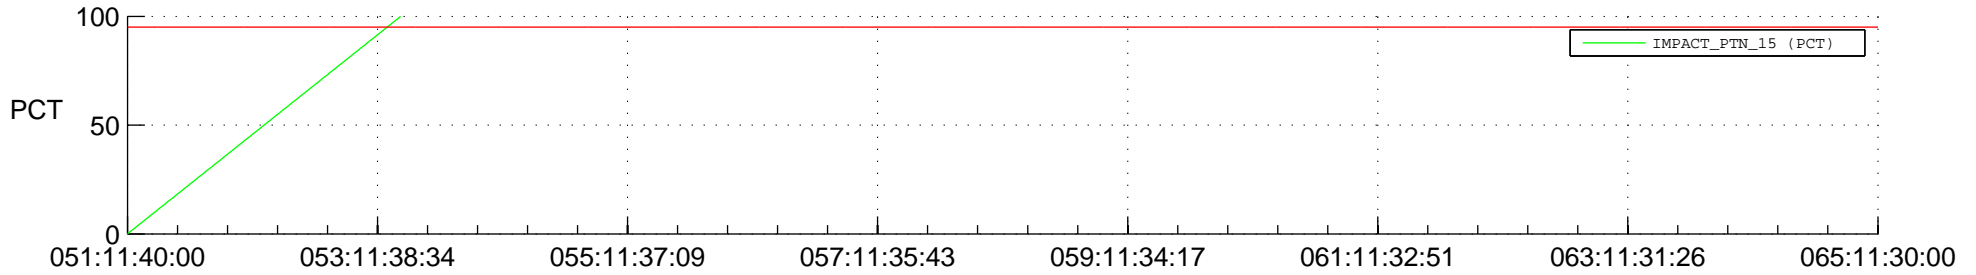

IMPACT_Percent_Full_Prediction