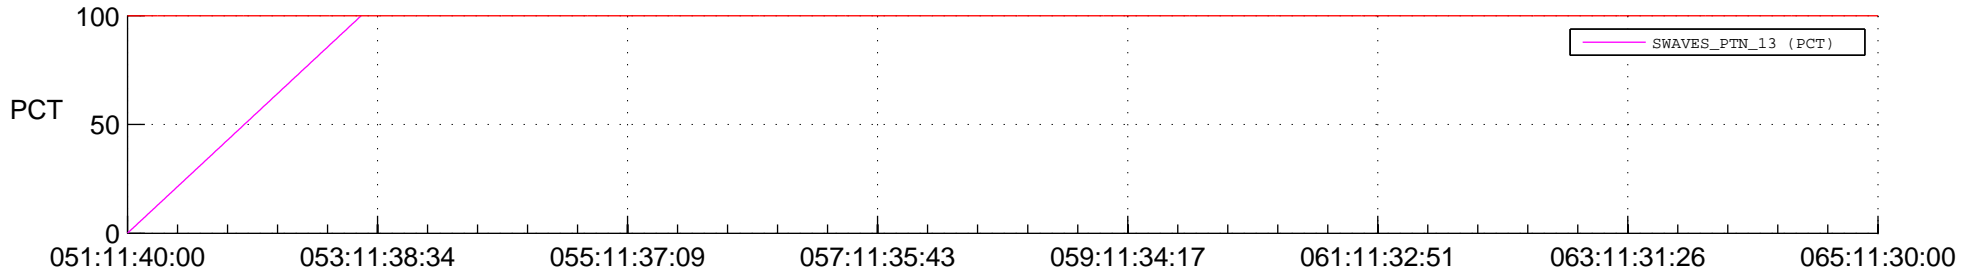

STEREO BEHIND SSR PCT Full Prediction

SWAVES_Percent_Full_Prediction