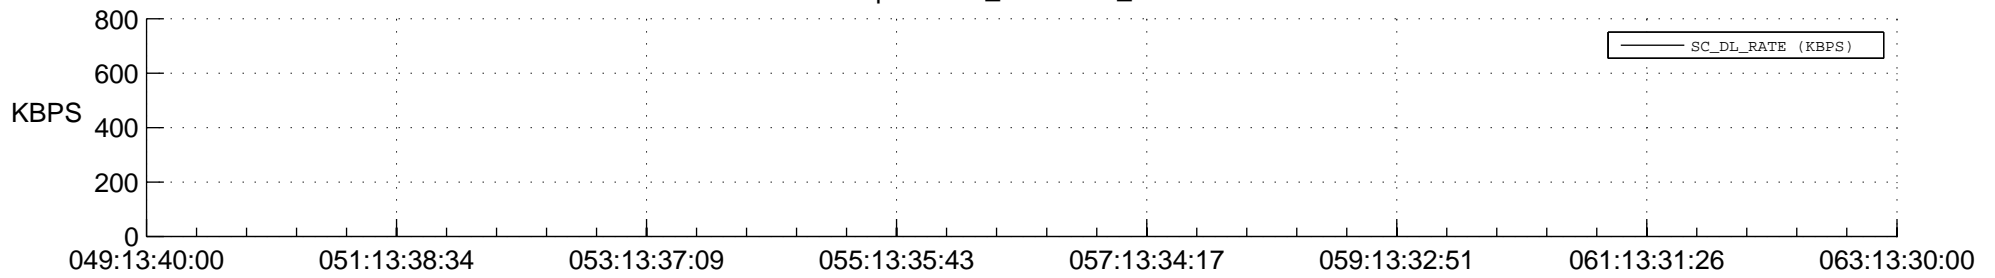

STEREO BEHIND SSR PCT Full Prediction

SWAVES_Percent_Full_Prediction

IMPACT_Percent_Full_Prediction

PLASTIC_Percent_Full_Prediction

Spacecraft_DownLink_Rate

Ground Time (2018:049:13:40:00.000 -2018:063:13:30:00.000)