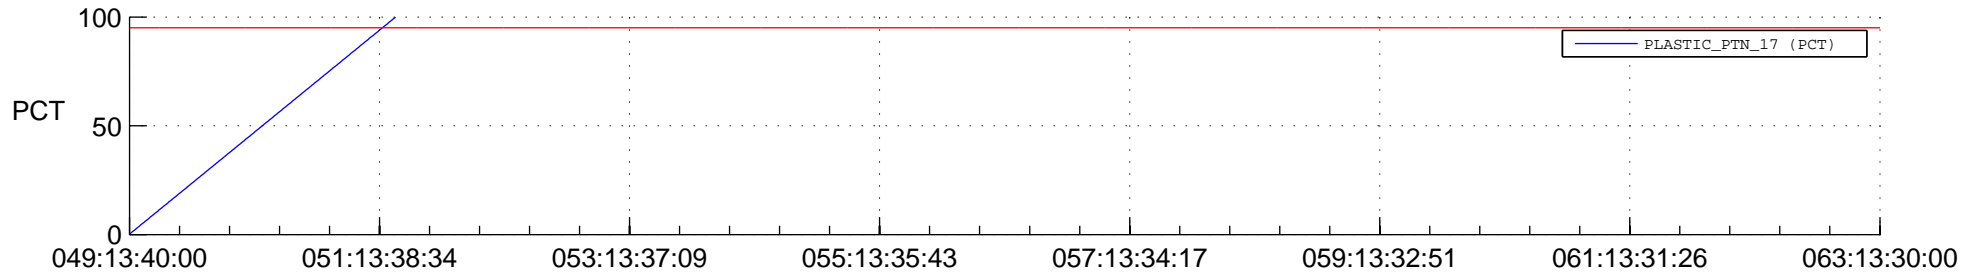

STEREO BEHIND SSR PCT Full Prediction

SWAVES_Percent_Full_Prediction

IMPACT_Percent_Full_Prediction

PLASTIC_Percent_Full_Prediction

Spacecraft_DownLink_Rate

Ground Time (2018:049:13:40:00.000 -2018:063:13:30:00.000)