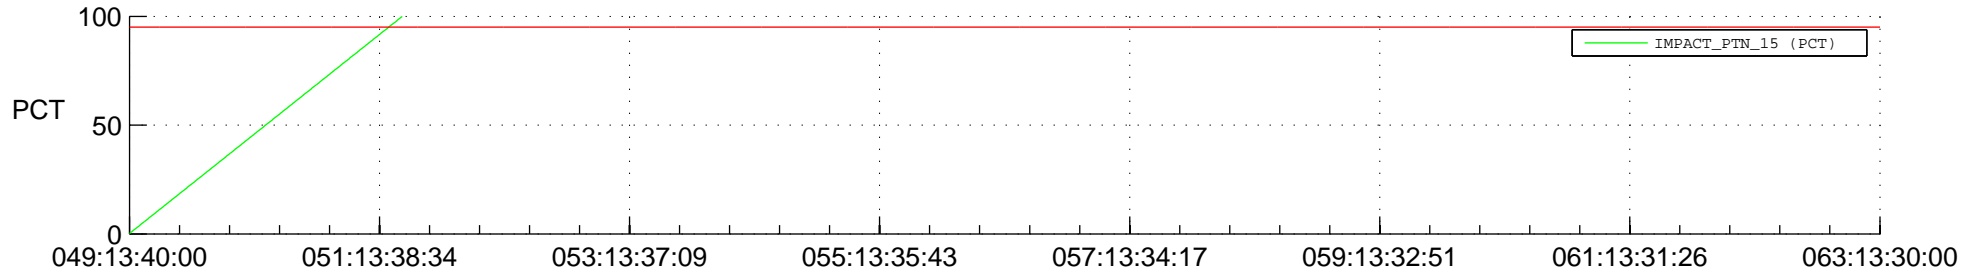

STEREO BEHIND SSR PCT Full Prediction

SWAVES_Percent_Full_Prediction

IMPACT_Percent_Full_Prediction

PLASTIC_Percent_Full_Prediction

Spacecraft_DownLink_Rate

Ground Time (2018:049:13:40:00.000 -2018:063:13:30:00.000)