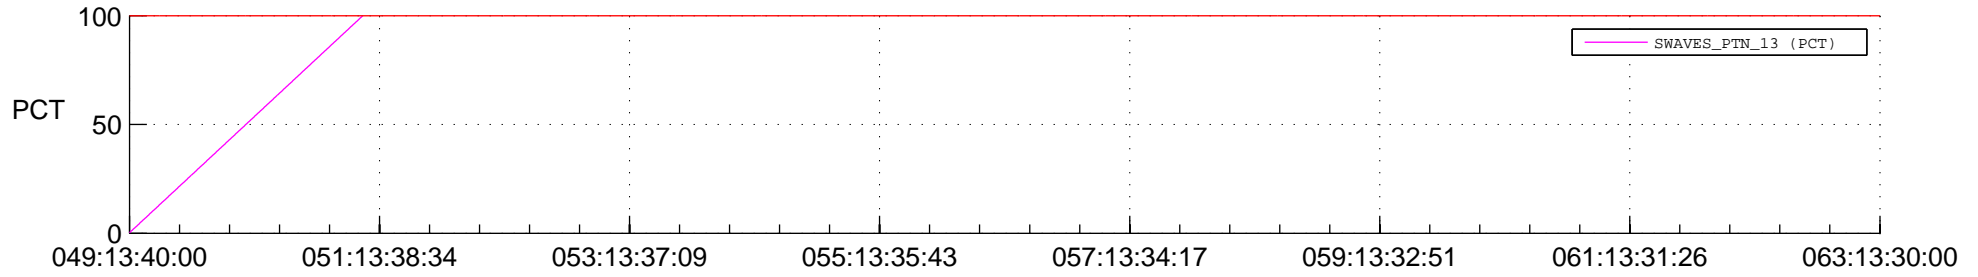

STEREO BEHIND SSR PCT Full Prediction

SWAVES_Percent_Full_Prediction

IMPACT_Percent_Full_Prediction

PLASTIC_Percent_Full_Prediction

Spacecraft_DownLink_Rate

Ground Time (2018:049:13:40:00.000 -2018:063:13:30:00.000)