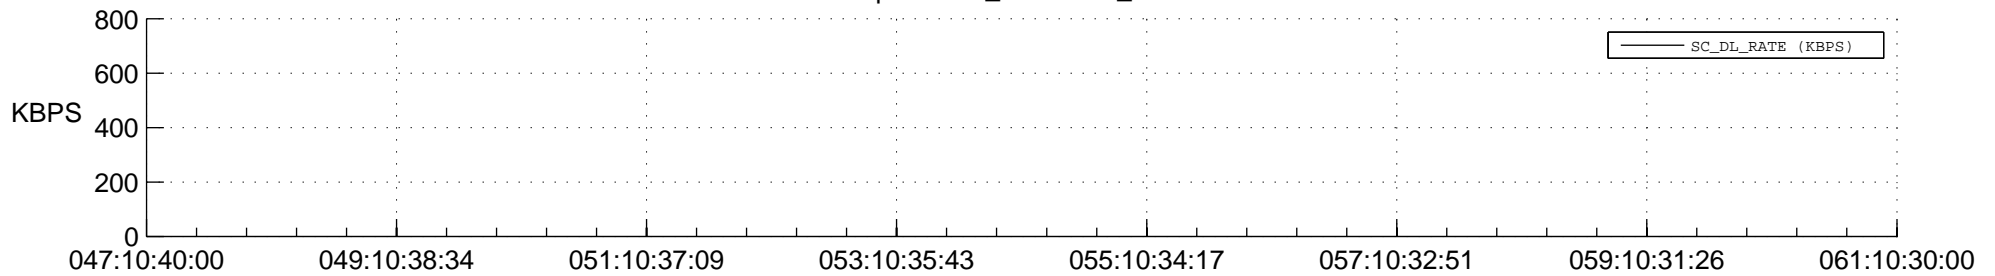

## Spacecraft\_DownLink\_Rate

Ground Time (2018:047:10:40:00.000 -2018:061:10:30:00.000)