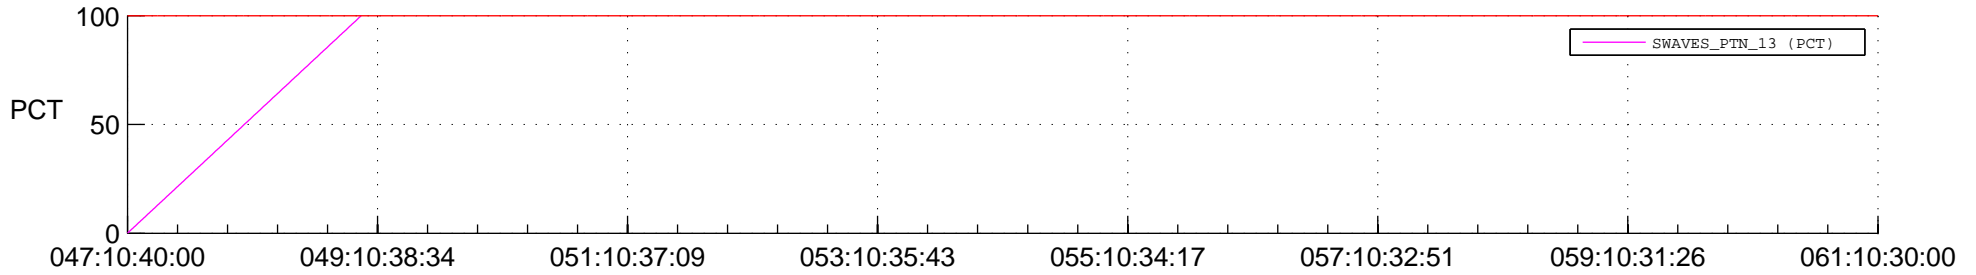

STEREO BEHIND SSR PCT Full Prediction

SWAVES_Percent_Full_Prediction