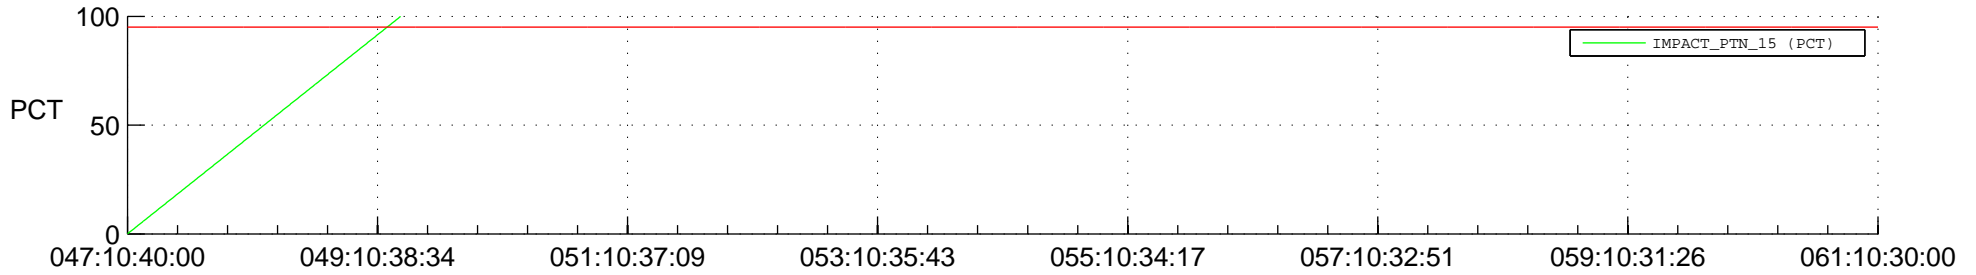

IMPACT_Percent_Full_Prediction