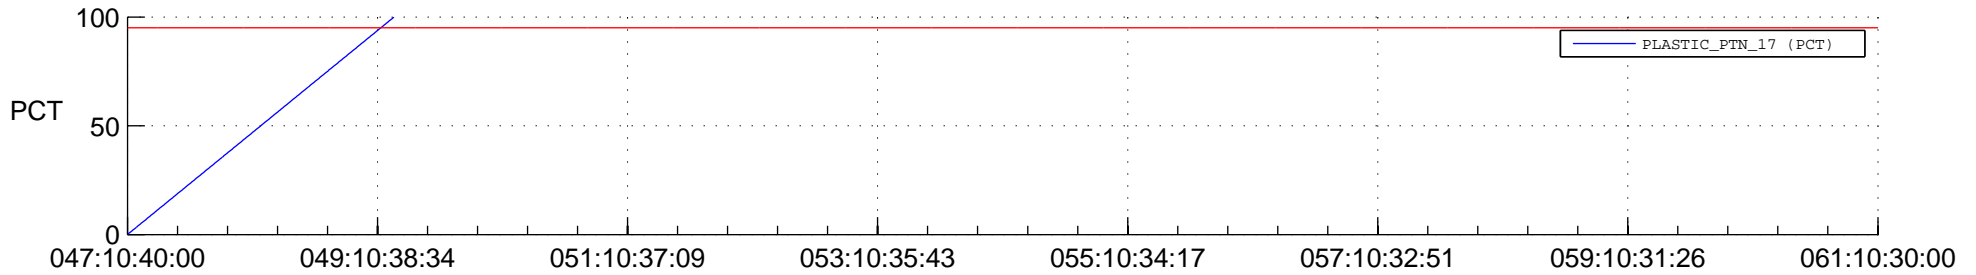

## Spacecraft\_DownLink\_Rate

Ground Time (2018:047:10:40:00.000 -2018:061:10:30:00.000)